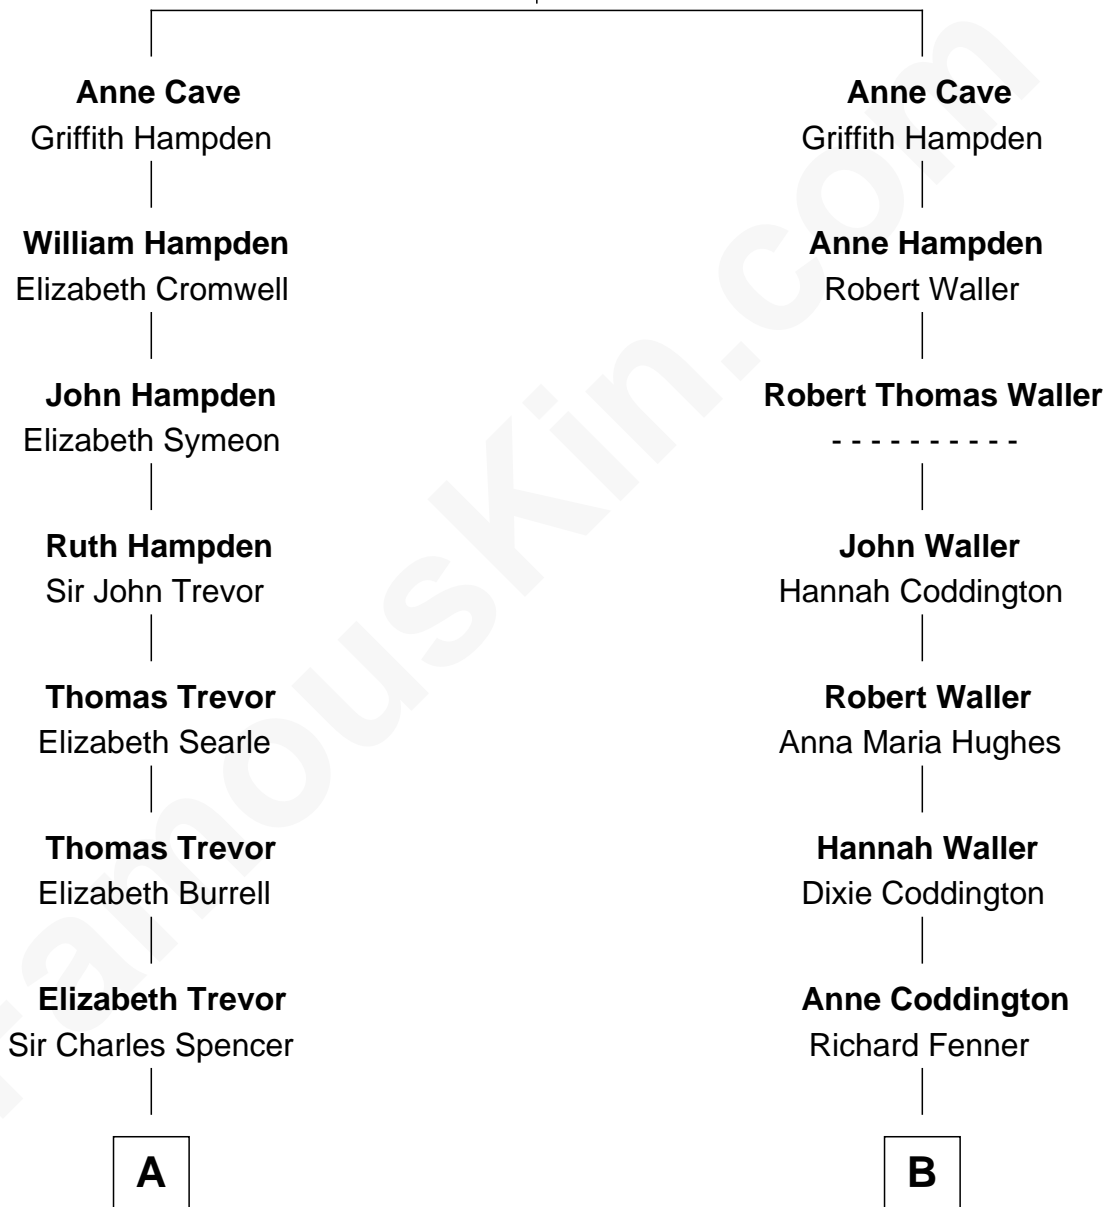

FamousKin.com

Relationship Chart of

Sir Winston Churchill

Prime Minister of the United Kingdom

12th cousin of

John McCain

U.S. Senator from Arizona

Anthony Cave
Elizabeth Lovett

A

Sir George Spencer

Caroline Russell

George Spencer

Susan Stewart

Sir George Spencer-Churchill

Jane Stewart

Sir John Winston Spencer-Churchill