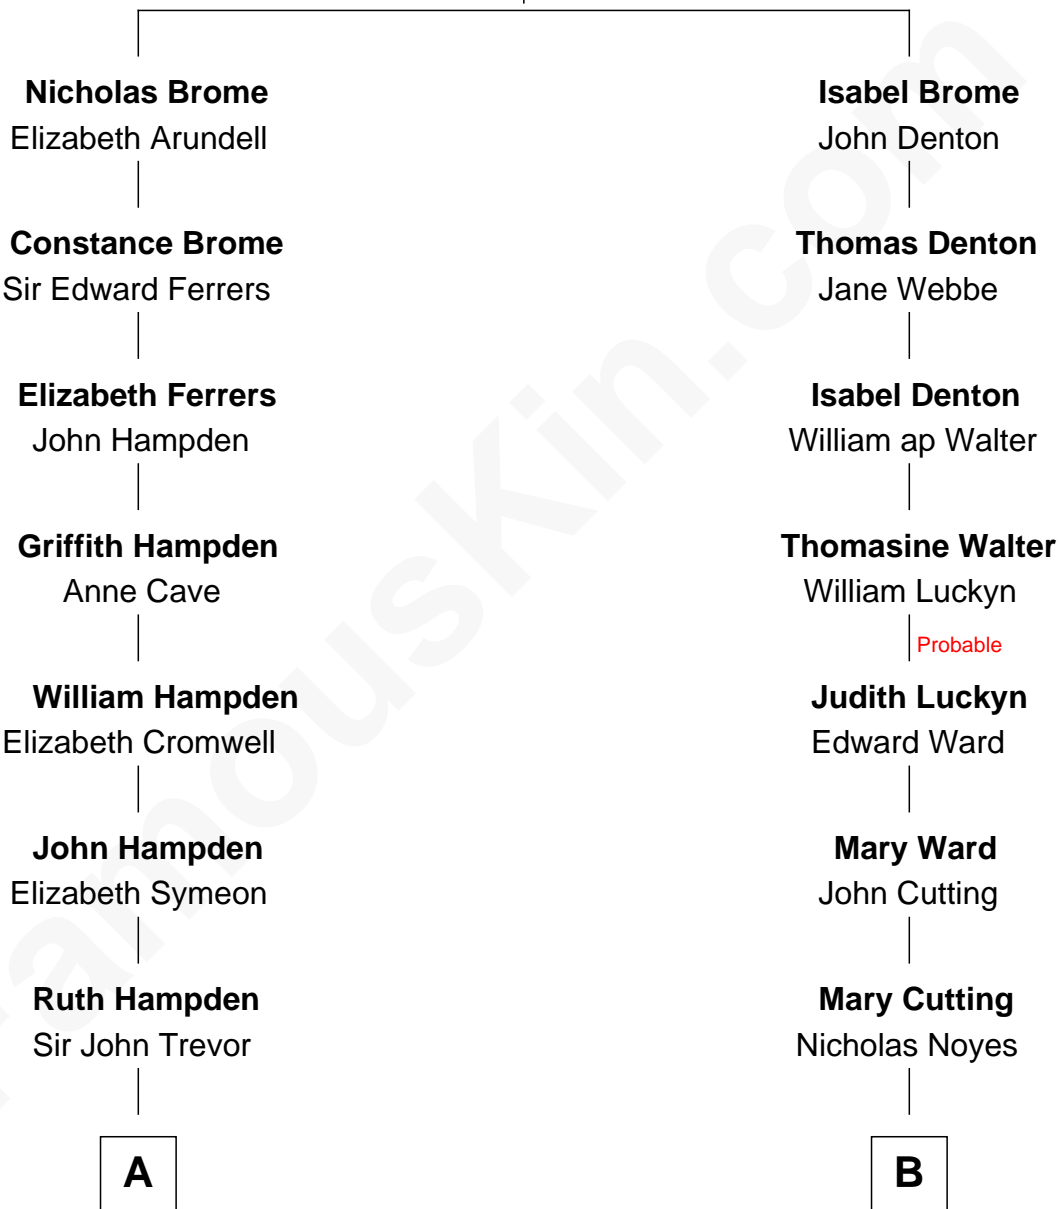

FamousKin.com

Relationship Chart of

Sir Winston Churchill

Prime Minister of the United Kingdom

15th cousin 1 time removed of

Carole Lombard

Movie Actress

John Brome
Beatrice Shirley

A

Thomas Trevor
Elizabeth Searle

Thomas Trevor
Elizabeth Burrell

Elizabeth Trevor
Sir Charles Spencer

Sir George Spencer
Caroline Russell

George Spencer
Susan Stewart

Sir George Spencer-Churchill
Jane Stewart

Sir John Winston Spencer-Churchill
Frances Anne Emily Vane

Randolph Henry Spencer-Churchill
Jeanette Jerome

Sir Winston Churchill

Prime Minister of the United Kingdom

B

Hannah Noyes
Peter Cheney

John Cheney
Mary Chute