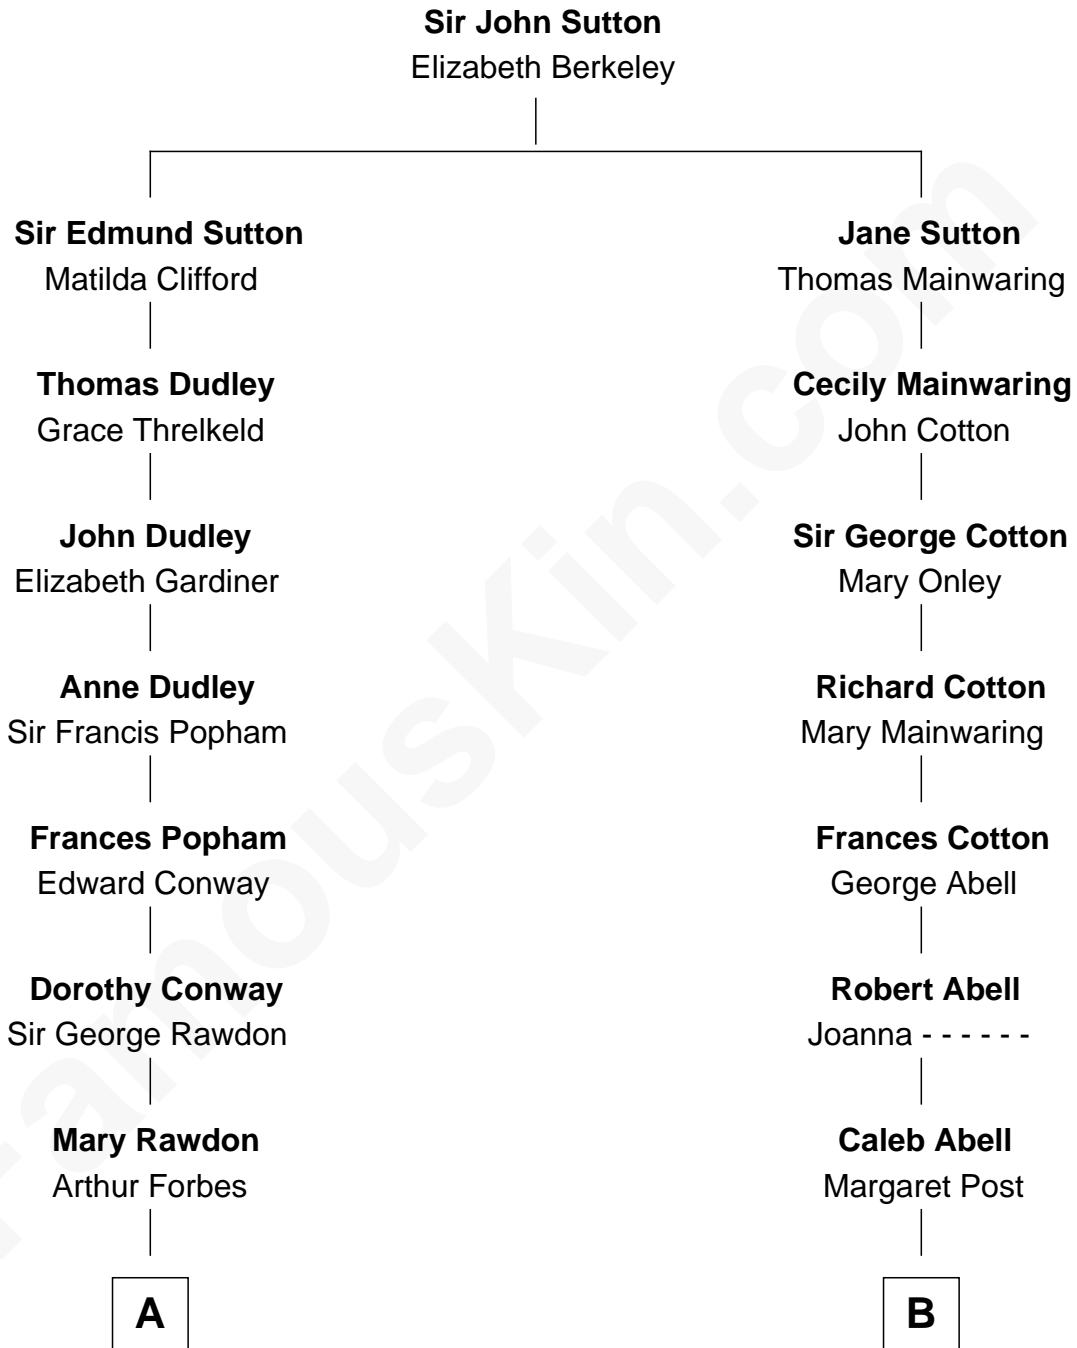

FamousKin.com

Relationship Chart of

Sir Winston Churchill

Prime Minister of the United Kingdom

14th cousin 1 time removed of

Illeana Douglas

TV and Movie Actress

A