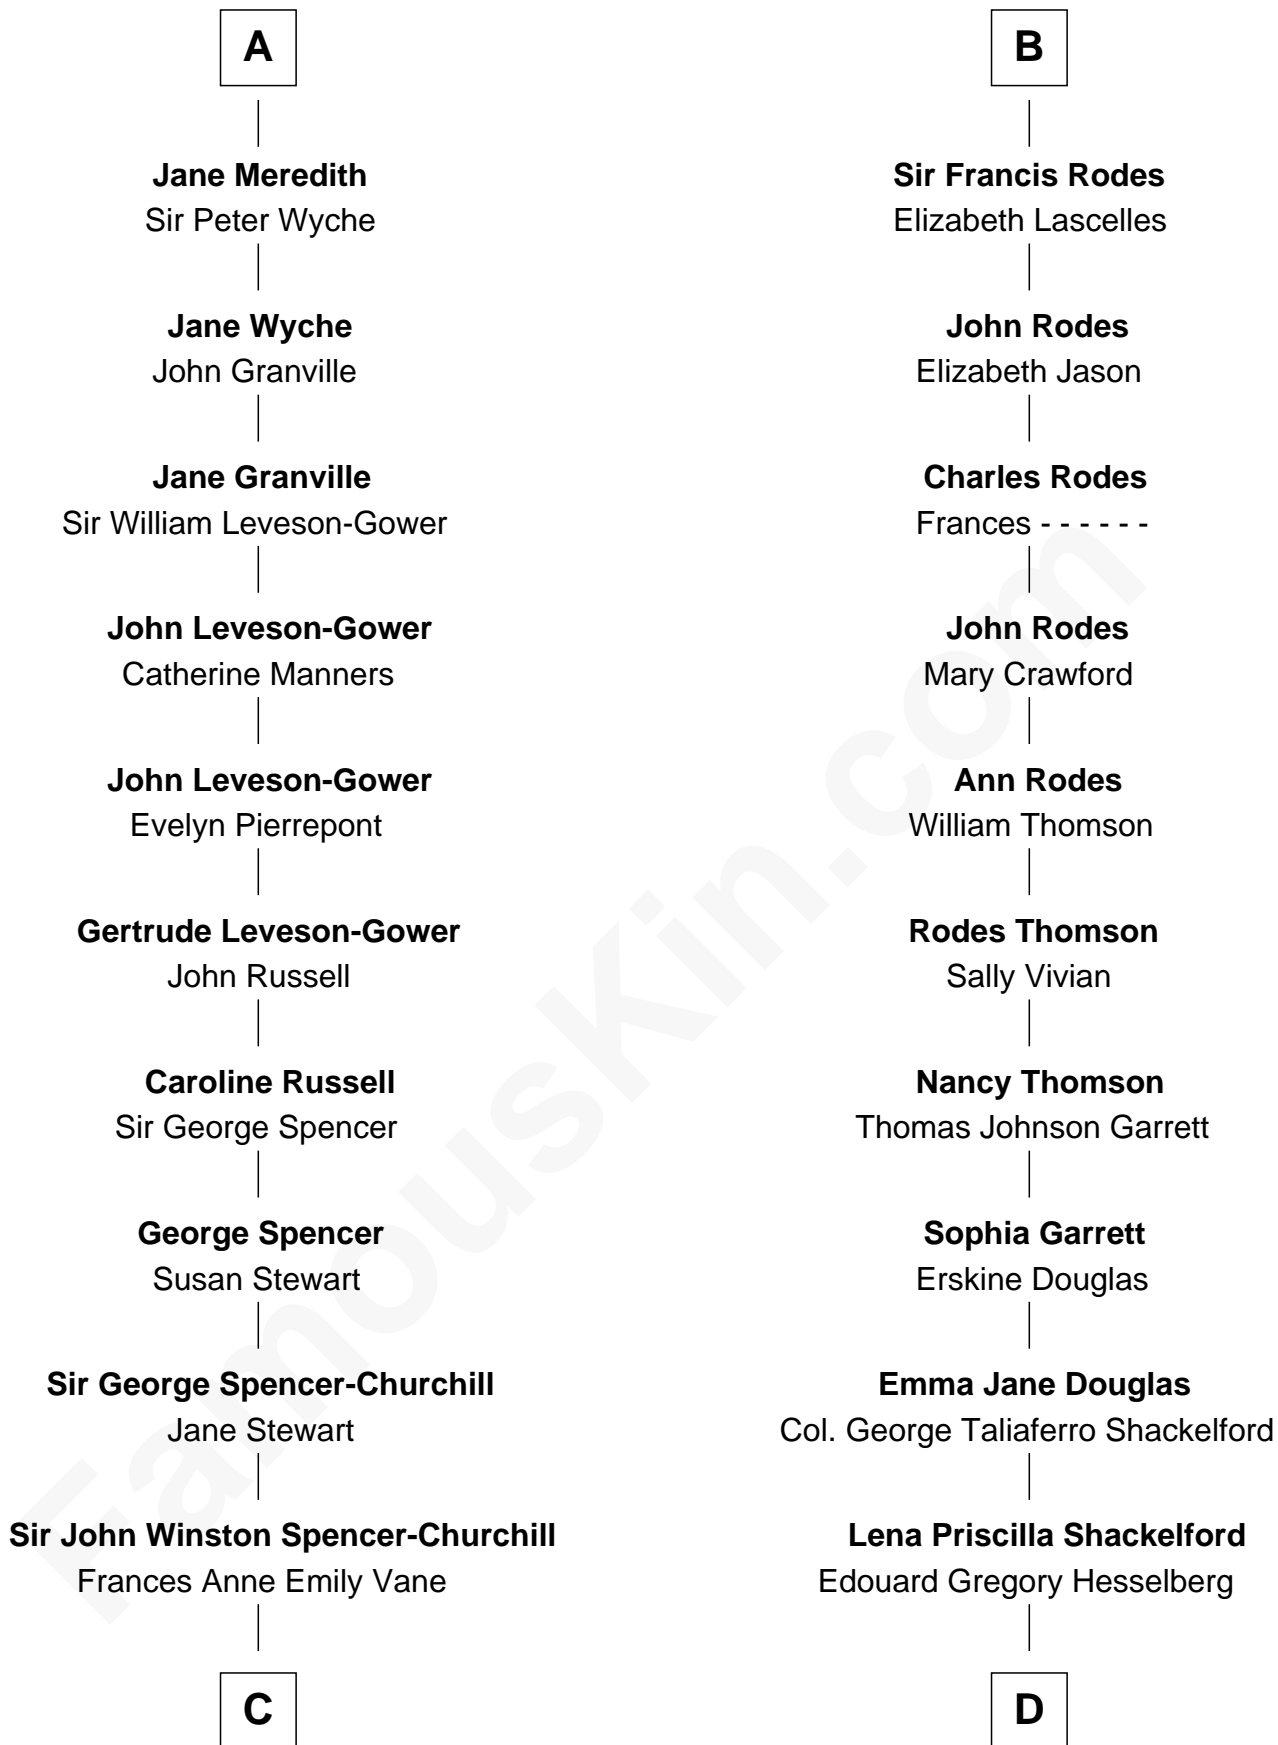

FamousKin.com

Relationship Chart of

Sir Winston Churchill

Prime Minister of the United Kingdom

18th cousin 1 time removed of

Illeana Douglas

TV and Movie Actress

Thomas Morley

Isabel de la Pole

C

Randolph Henry Spencer-Churchill

Jeanette Jerome

Sir Winston Churchill

Prime Minister of the United Kingdom

D

Melvyn Edouard Hesselberg