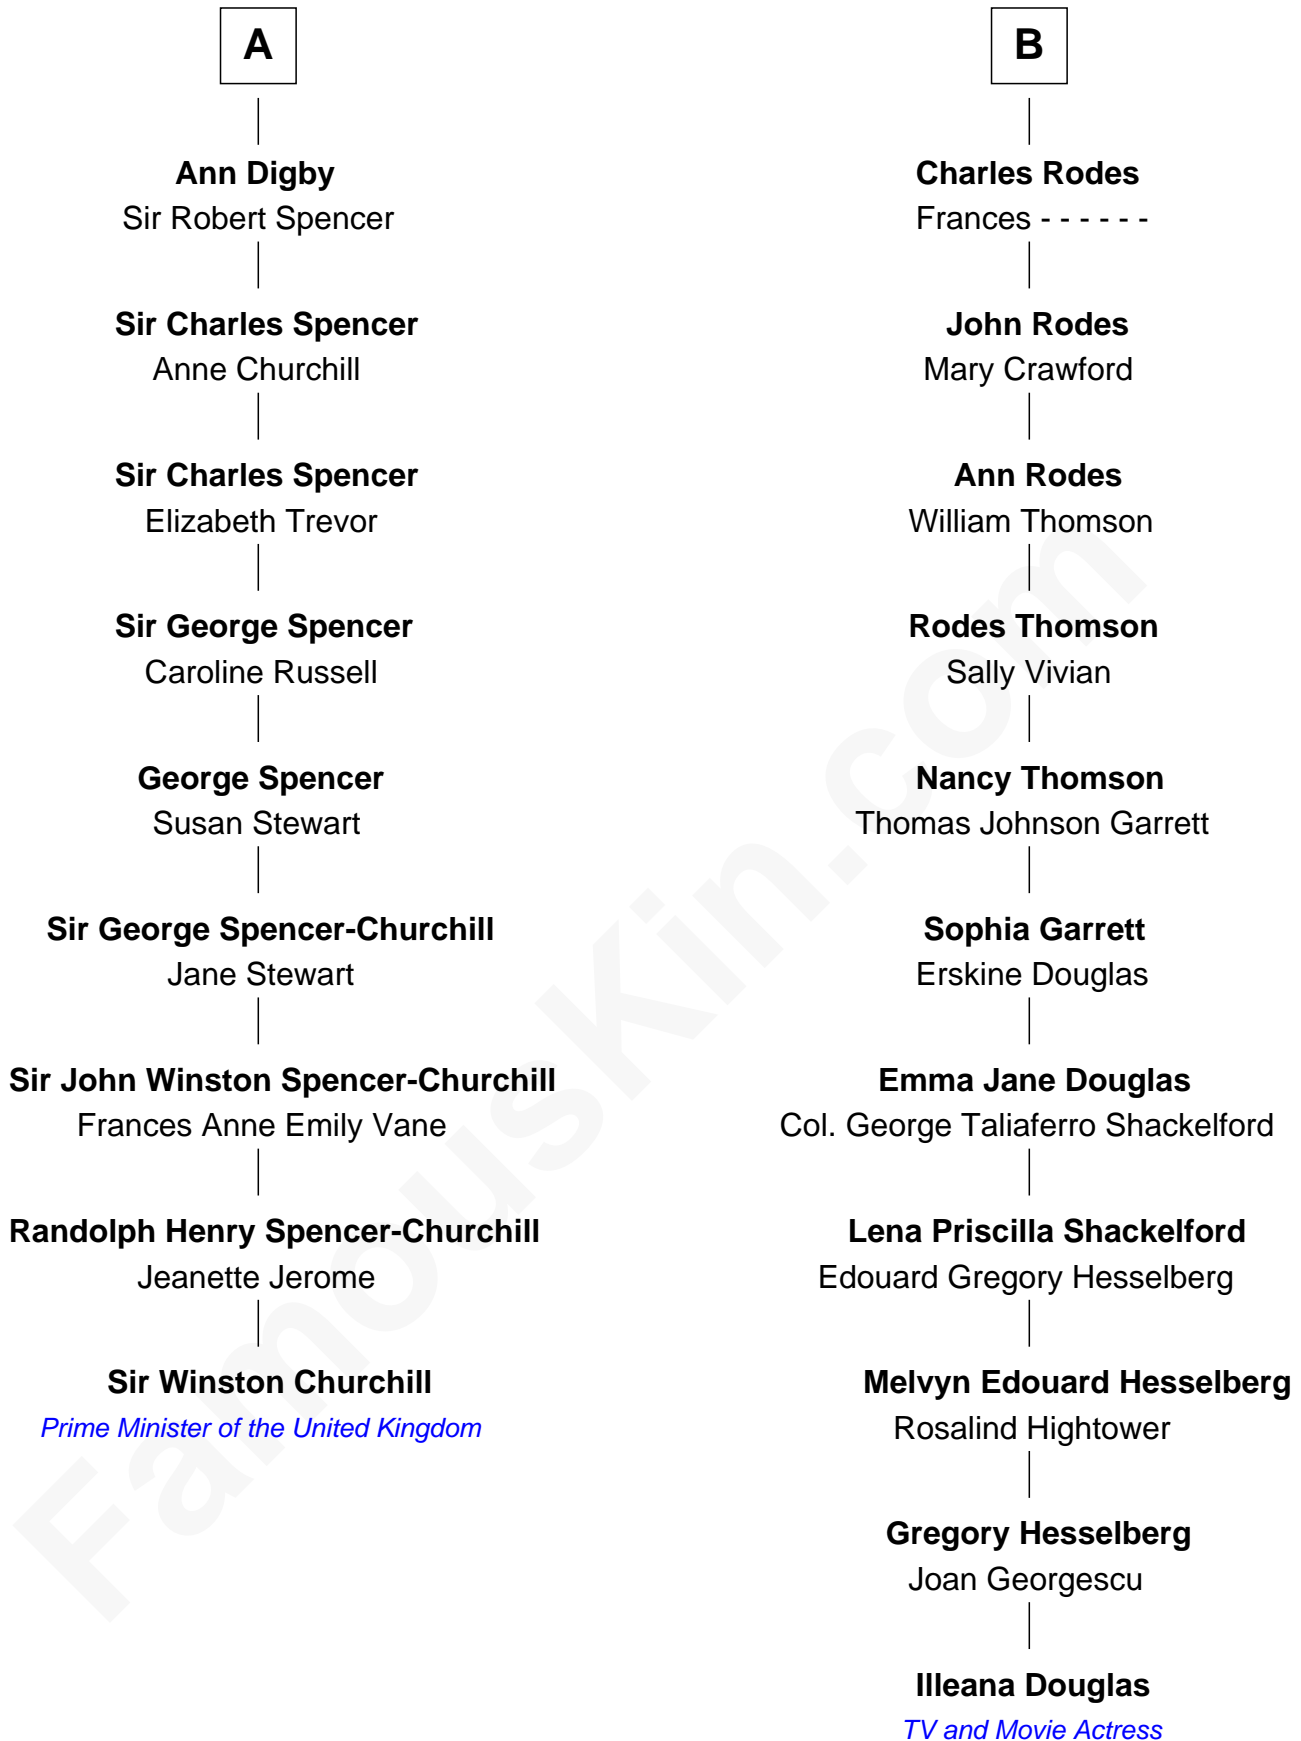

FamousKin.com

Relationship Chart of

Sir Winston Churchill

Prime Minister of the United Kingdom

15th cousin 2 times removed of

Illeana Douglas

TV and Movie Actress

Sir Roger Wentworth

Margery Despencer

Illeana Douglas photo by [Lan Bui](#) (CC BY-SA 2.0)