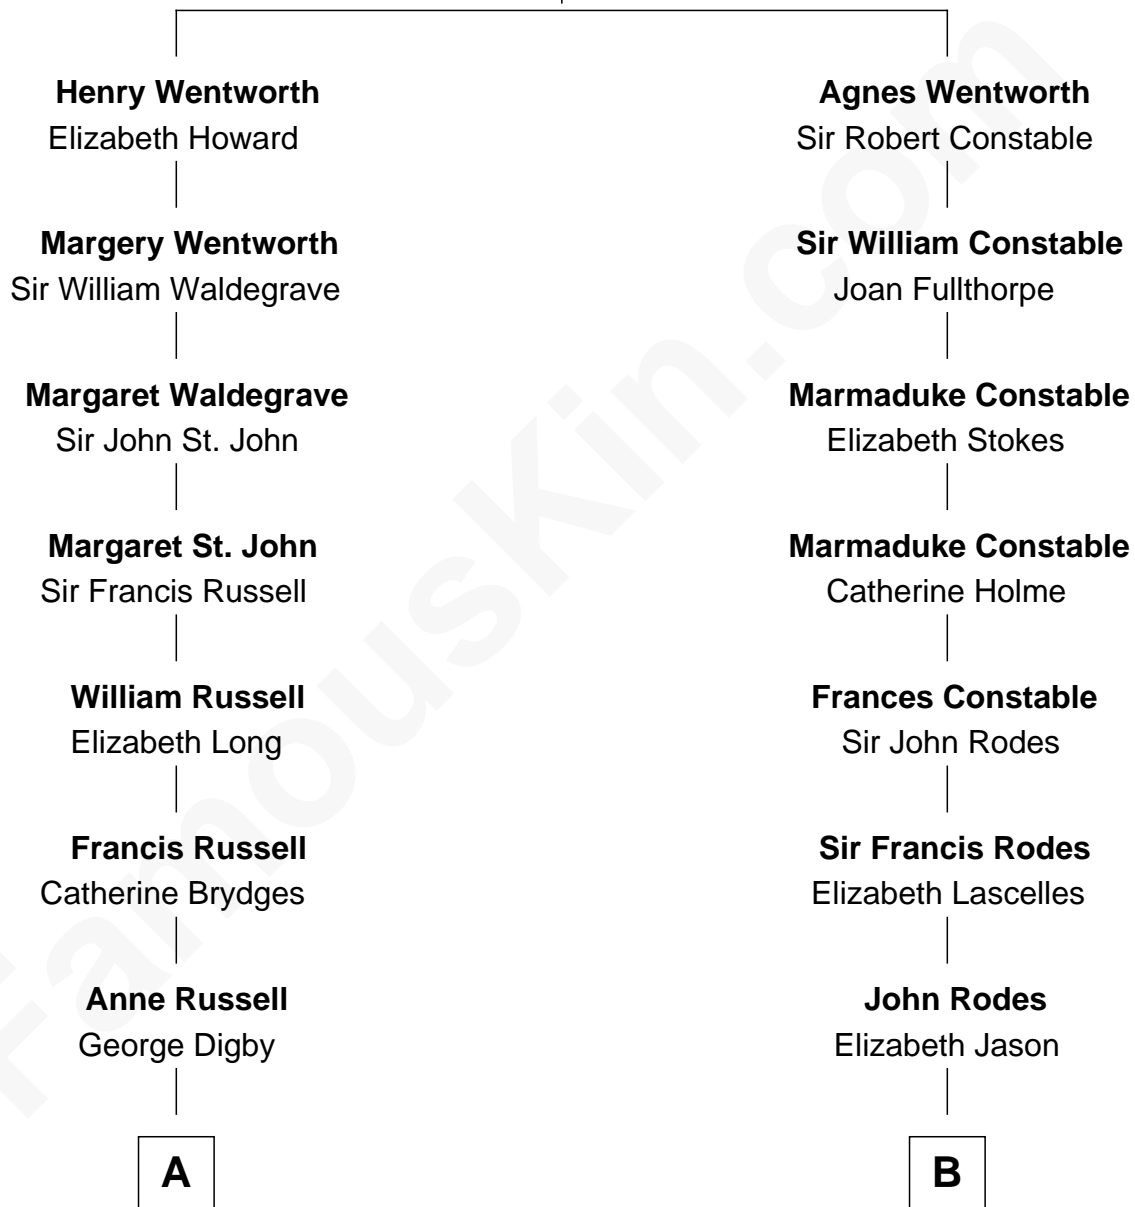

FamousKin.com

Relationship Chart of

Sir Winston Churchill

Prime Minister of the United Kingdom

15th cousin 2 times removed of

Illeana Douglas

TV and Movie Actress

Sir Roger Wentworth

Margery Despencer

Illeana Douglas photo by [Lan Bui](#) (CC BY-SA 2.0)