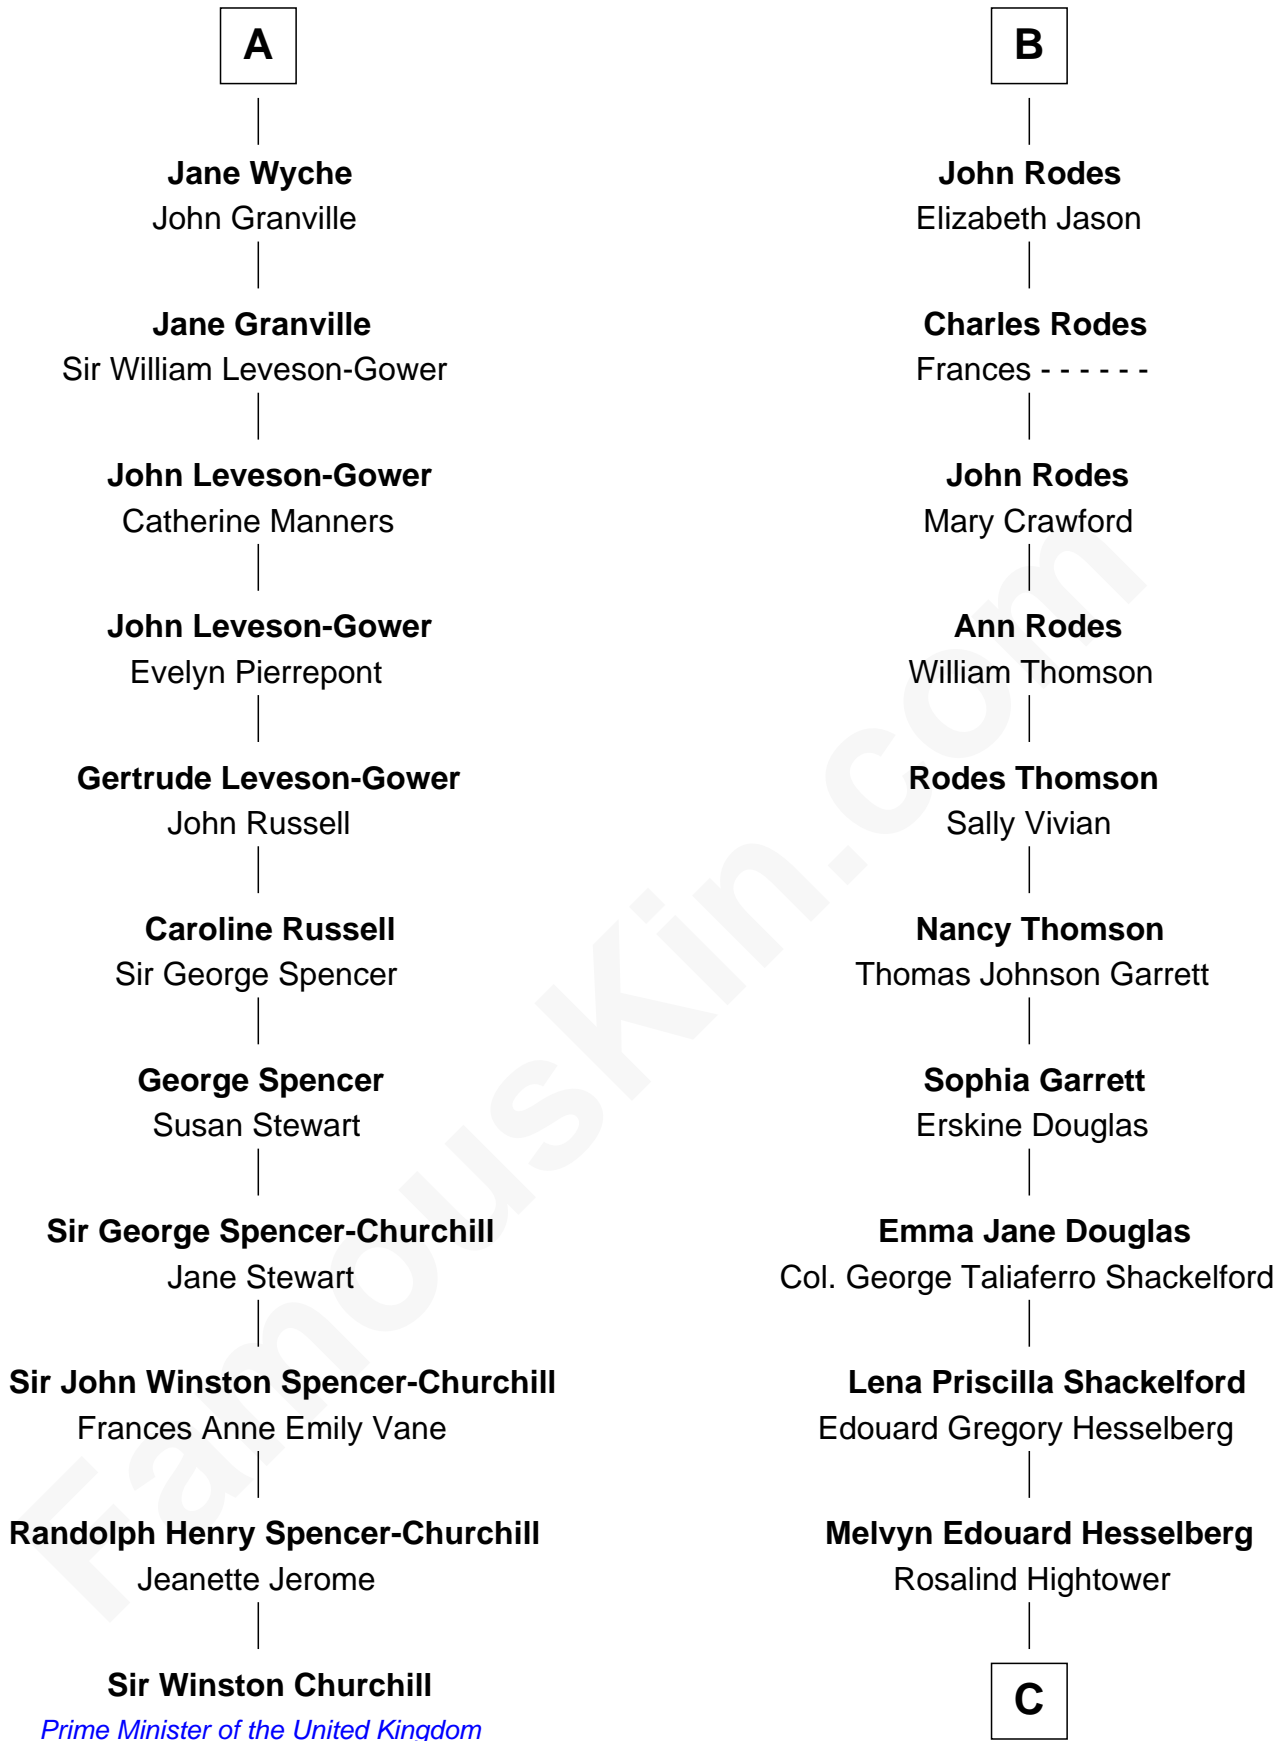

## Relationship Chart of

### Sir Winston Churchill

Prime Minister of the United Kingdom

17th cousin 1 time removed of

**Illeana Douglas**

TV and Movie Actress

**Sir Philip Wentworth**

Mary Clifford

C