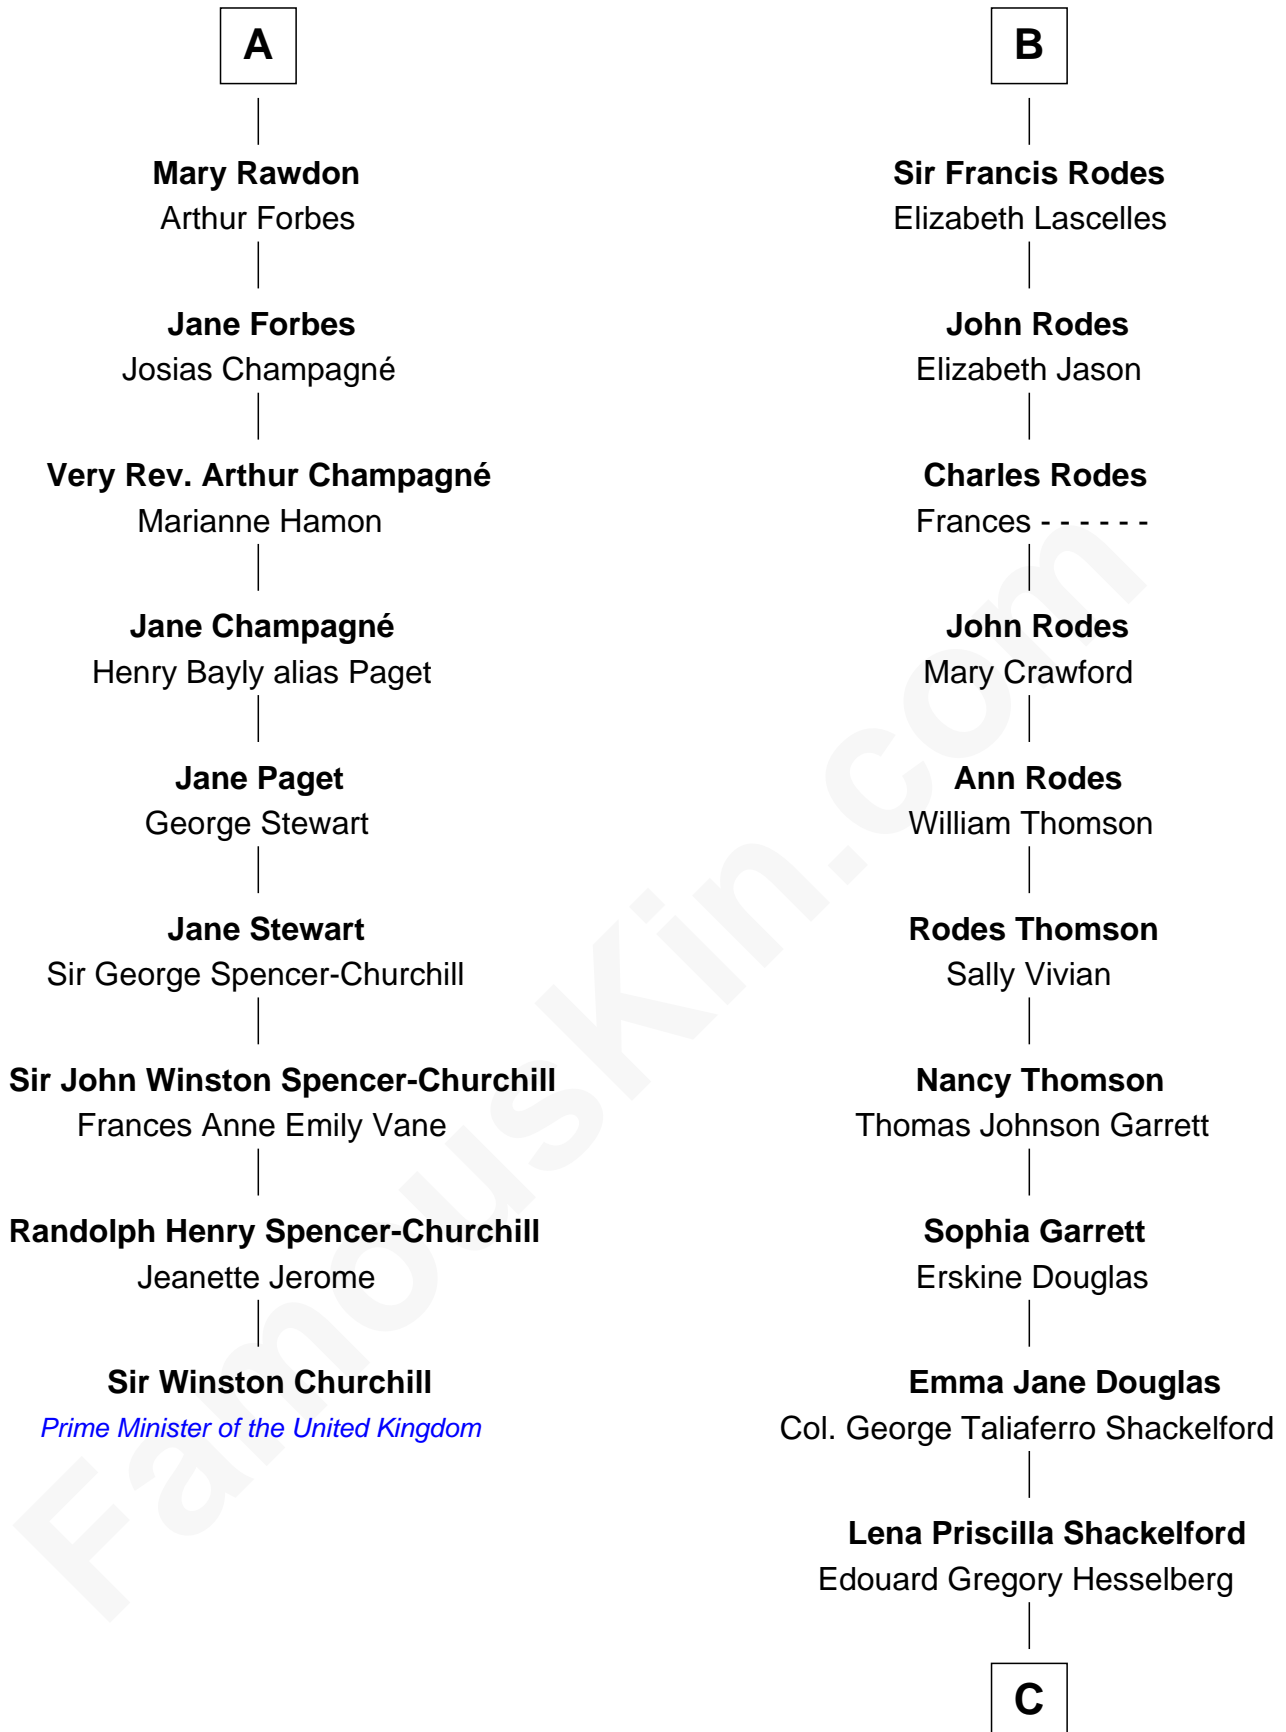

### Sir Winston Churchill

*Prime Minister of the United Kingdom*

15th cousin 4 times removed of

**Illeana Douglas**

*TV and Movie Actress*

**Sir John Clifford**

Elizabeth Percy

C

**Melvyn Edouard Hesselberg**

Rosalind Hightower

**Gregory Hesselberg**

Joan Georgescu

**Illeana Douglas**

*TV and Movie Actress*

FamousKin.com