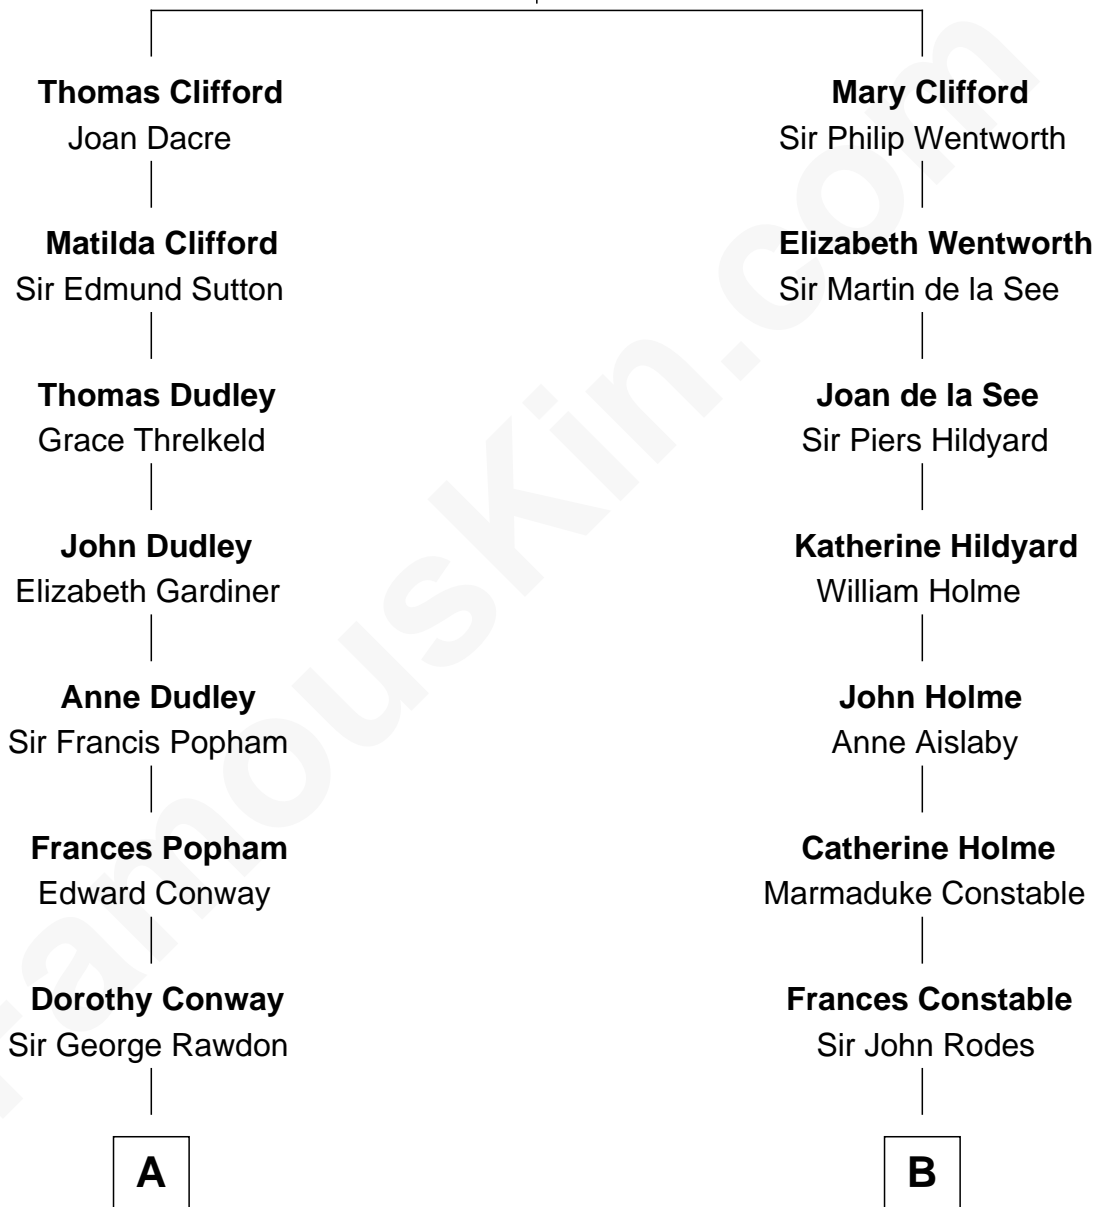

## Relationship Chart of

### Sir Winston Churchill

*Prime Minister of the United Kingdom*

15th cousin 4 times removed of

**Illeana Douglas**

*TV and Movie Actress*

**Sir John Clifford**

Elizabeth Percy

C

**Melvyn Edouard Hesselberg**

Rosalind Hightower

**Gregory Hesselberg**

Joan Georgescu

**Illeana Douglas**

*TV and Movie Actress*

FamousKin.com