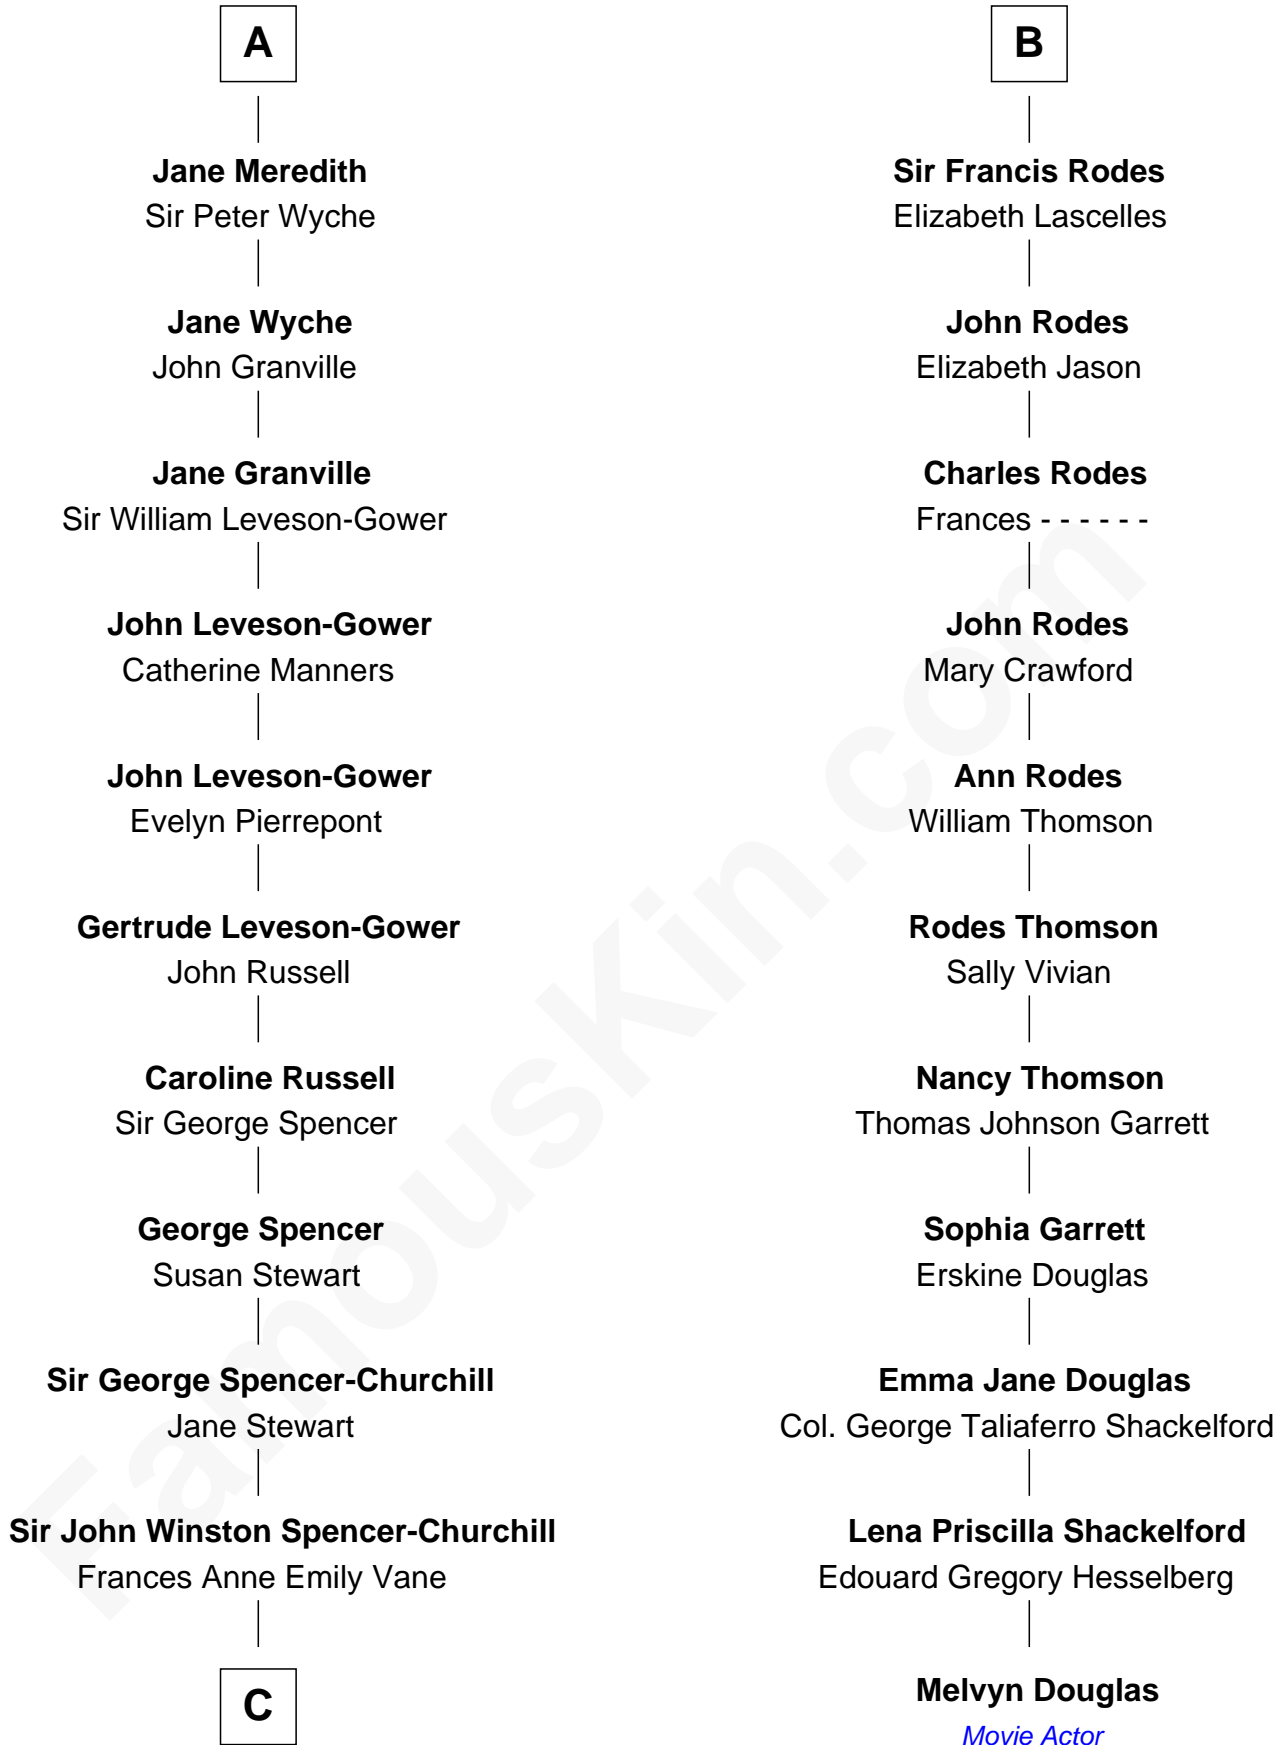

## Relationship Chart of

### Sir Winston Churchill

*Prime Minister of the United Kingdom*

17th cousin 1 time removed of

**Melvyn Douglas**  
*Movie Actor*

**Thomas Morley**  
Isabel de la Pole

**C**

**Randolph Henry Spencer-Churchill**

Jeanette Jerome

**Sir Winston Churchill**

*Prime Minister of the United Kingdom*

FamousKin.com