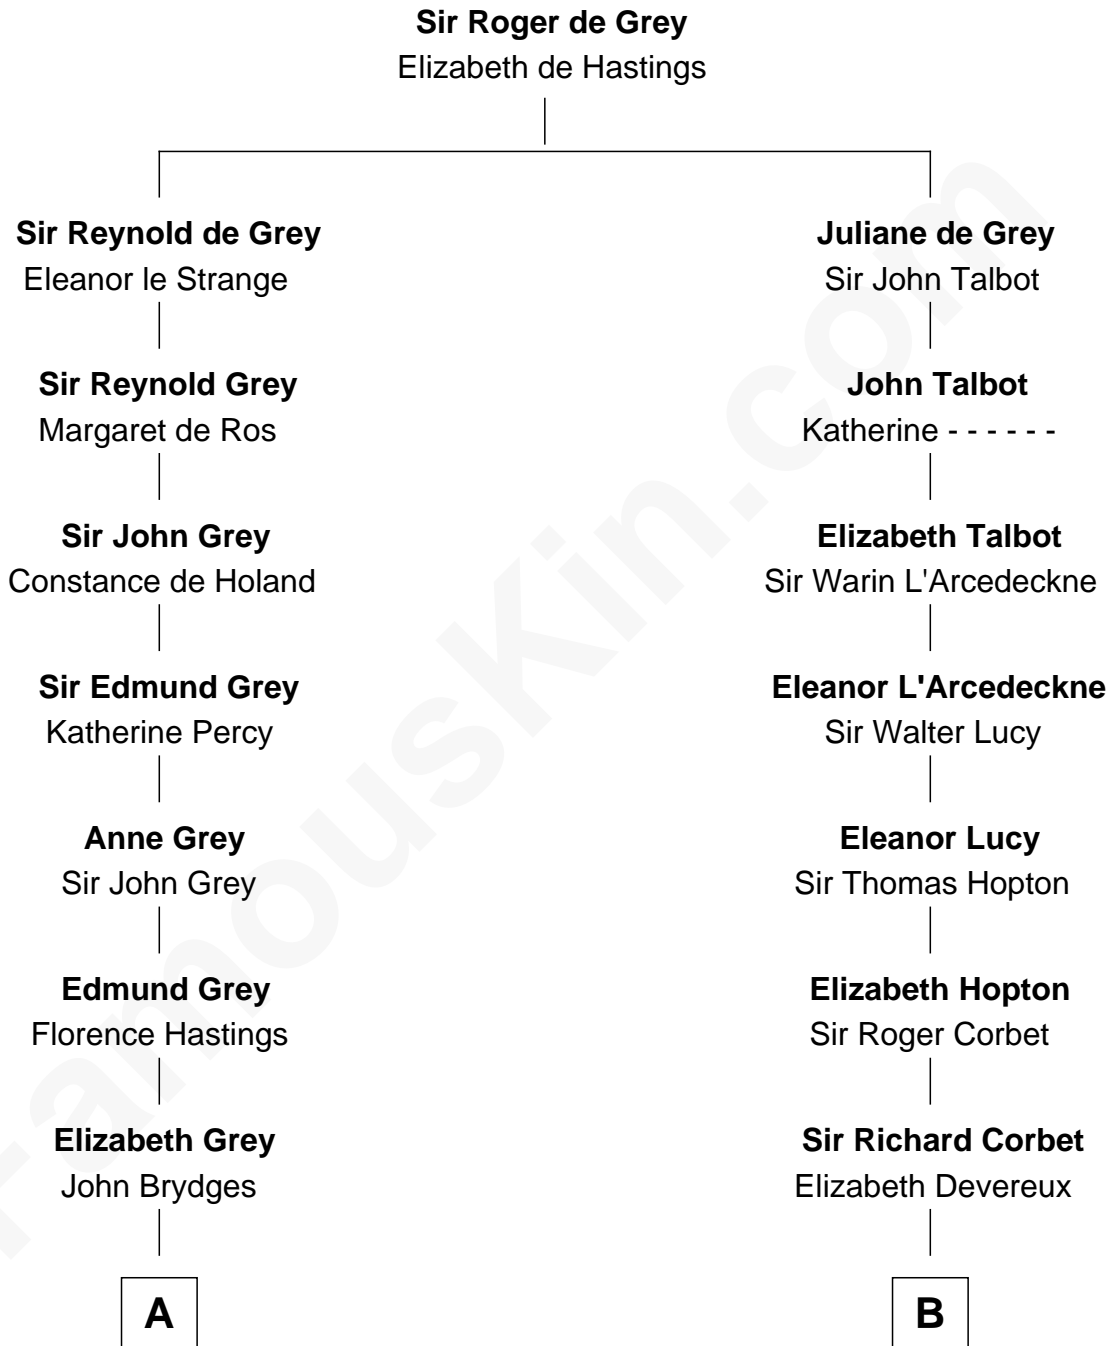

FamousKin.com

Relationship Chart of

Sir Winston Churchill

Prime Minister of the United Kingdom

19th cousin 1 time removed of

Melvyn Douglas
Movie Actor

C

Sir John Winston Spencer-Churchill

Frances Anne Emily Vane

Randolph Henry Spencer-Churchill

Jeanette Jerome

Sir Winston Churchill

Prime Minister of the United Kingdom

D

Erskine Douglas

Sophia Garrett