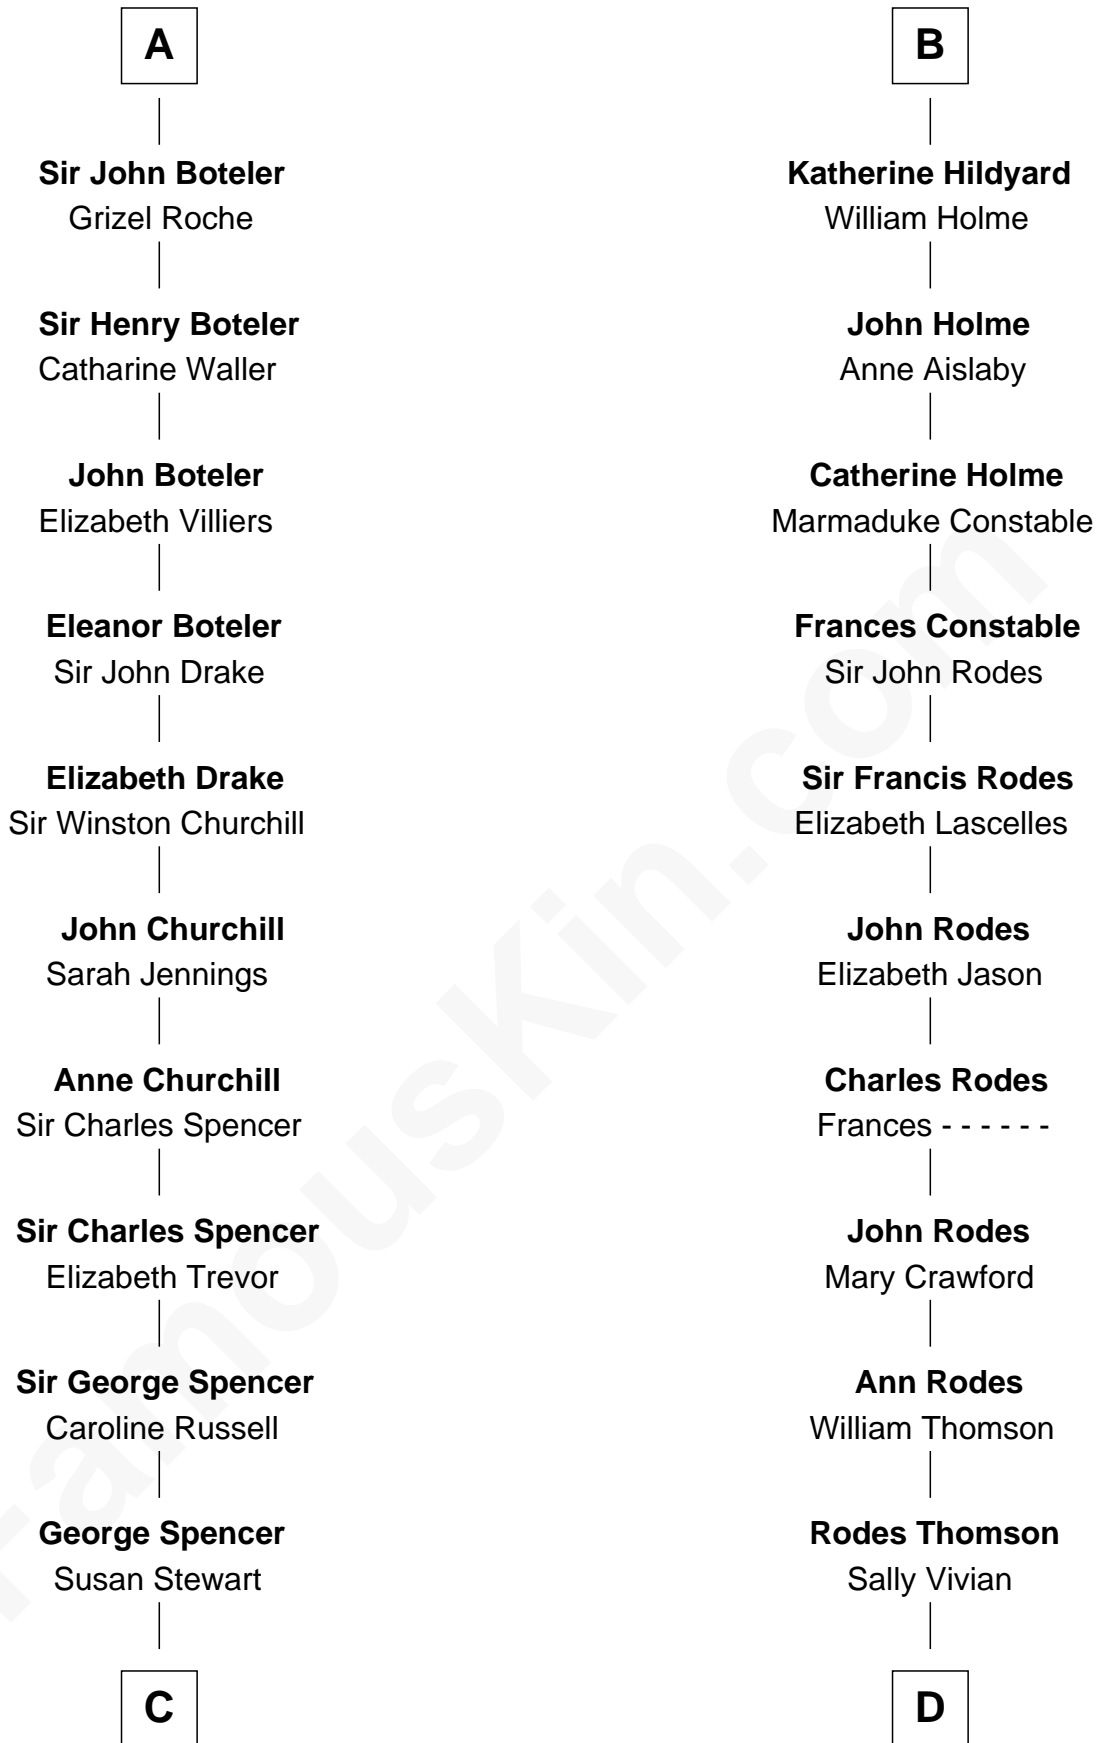

FamousKin.com

Relationship Chart of

Sir Winston Churchill

Prime Minister of the United Kingdom

20th cousin 1 time removed of

Melvyn Douglas
Movie Actor

Sir Walter de Norwich

C

Sir George Spencer-Churchill

Jane Stewart

Sir John Winston Spencer-Churchill

Frances Anne Emily Vane

Randolph Henry Spencer-Churchill

Jeanette Jerome

Sir Winston Churchill

Prime Minister of the United Kingdom