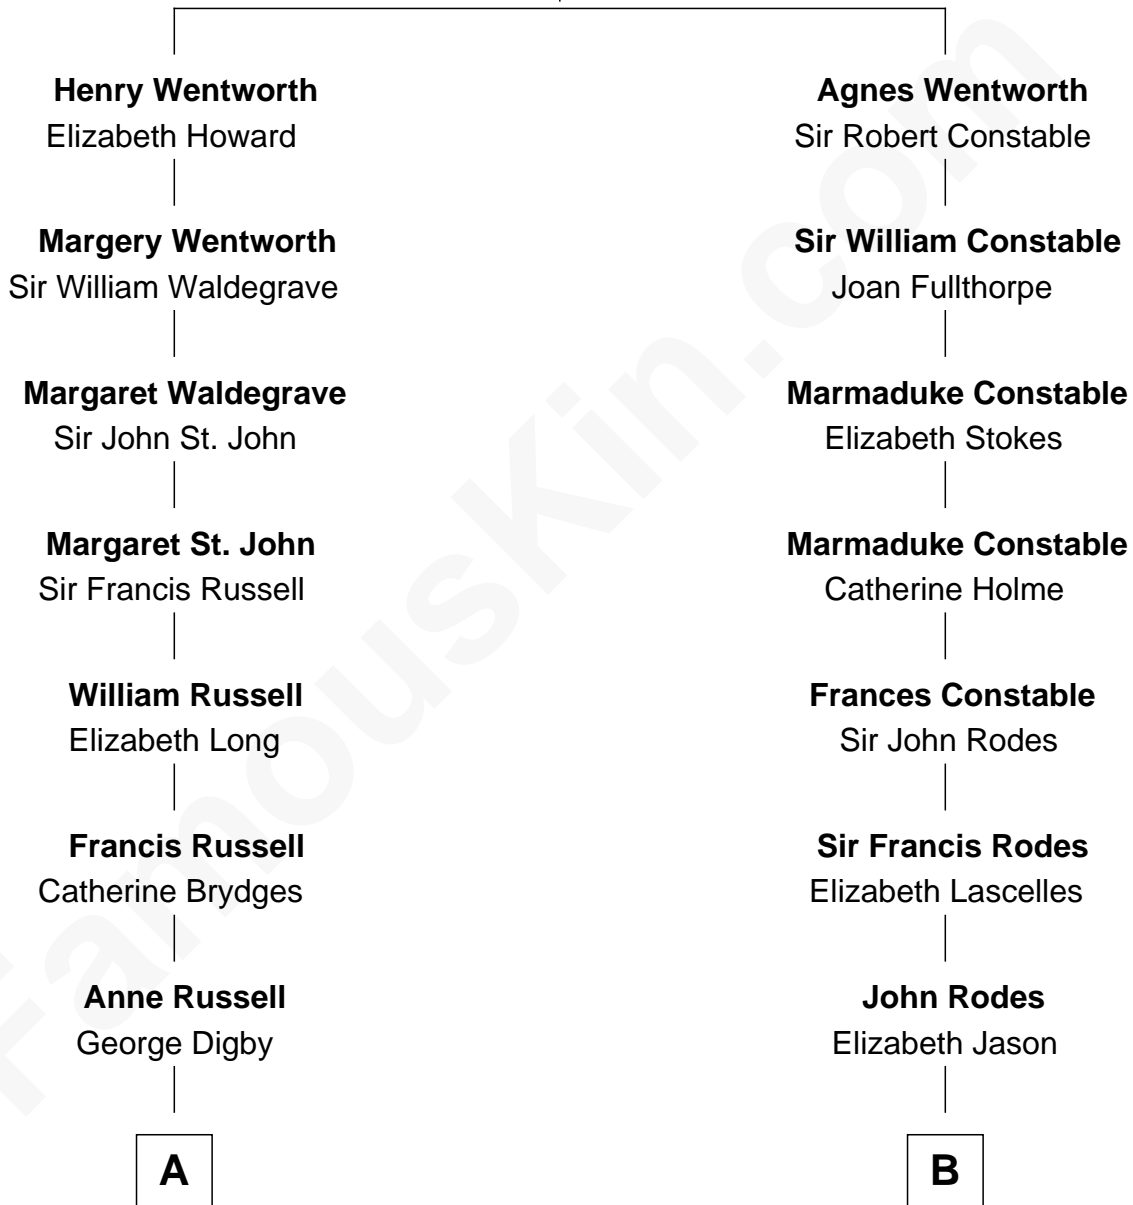

FamousKin.com

Relationship Chart of

Sir Winston Churchill

Prime Minister of the United Kingdom

15th cousin of

Melvyn Douglas
Movie Actor

Sir Roger Wentworth
Margery Despencer

A

Ann Digby
Sir Robert Spencer

Sir Charles Spencer
Anne Churchill

Sir Charles Spencer
Elizabeth Trevor

Sir George Spencer
Caroline Russell

George Spencer
Susan Stewart

Sir George Spencer-Churchill
Jane Stewart