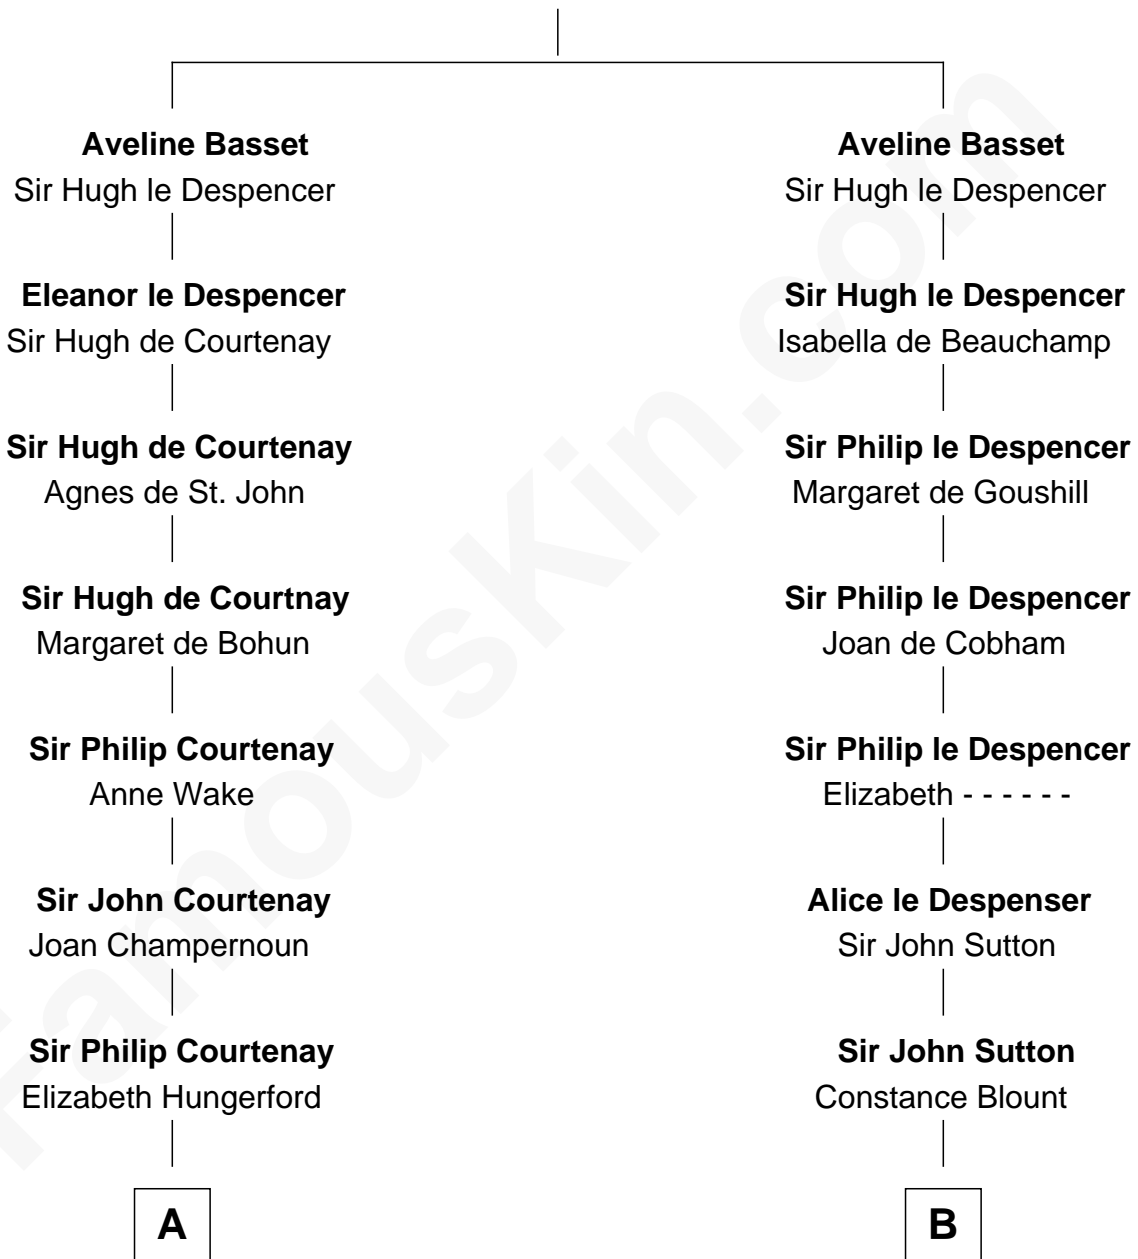

FamousKin.com

Relationship Chart of

Sir Winston Churchill

Prime Minister of the United Kingdom

21st cousin of

Melvyn Douglas

Movie Actor

Sir Philip Basset

C

Jane Paget
George Stewart

Jane Stewart
Sir George Spencer-Churchill

Sir John Winston Spencer-Churchill
Frances Anne Emily Vane

Randolph Henry Spencer-Churchill
Jeanette Jerome

Sir Winston Churchill
Prime Minister of the United Kingdom