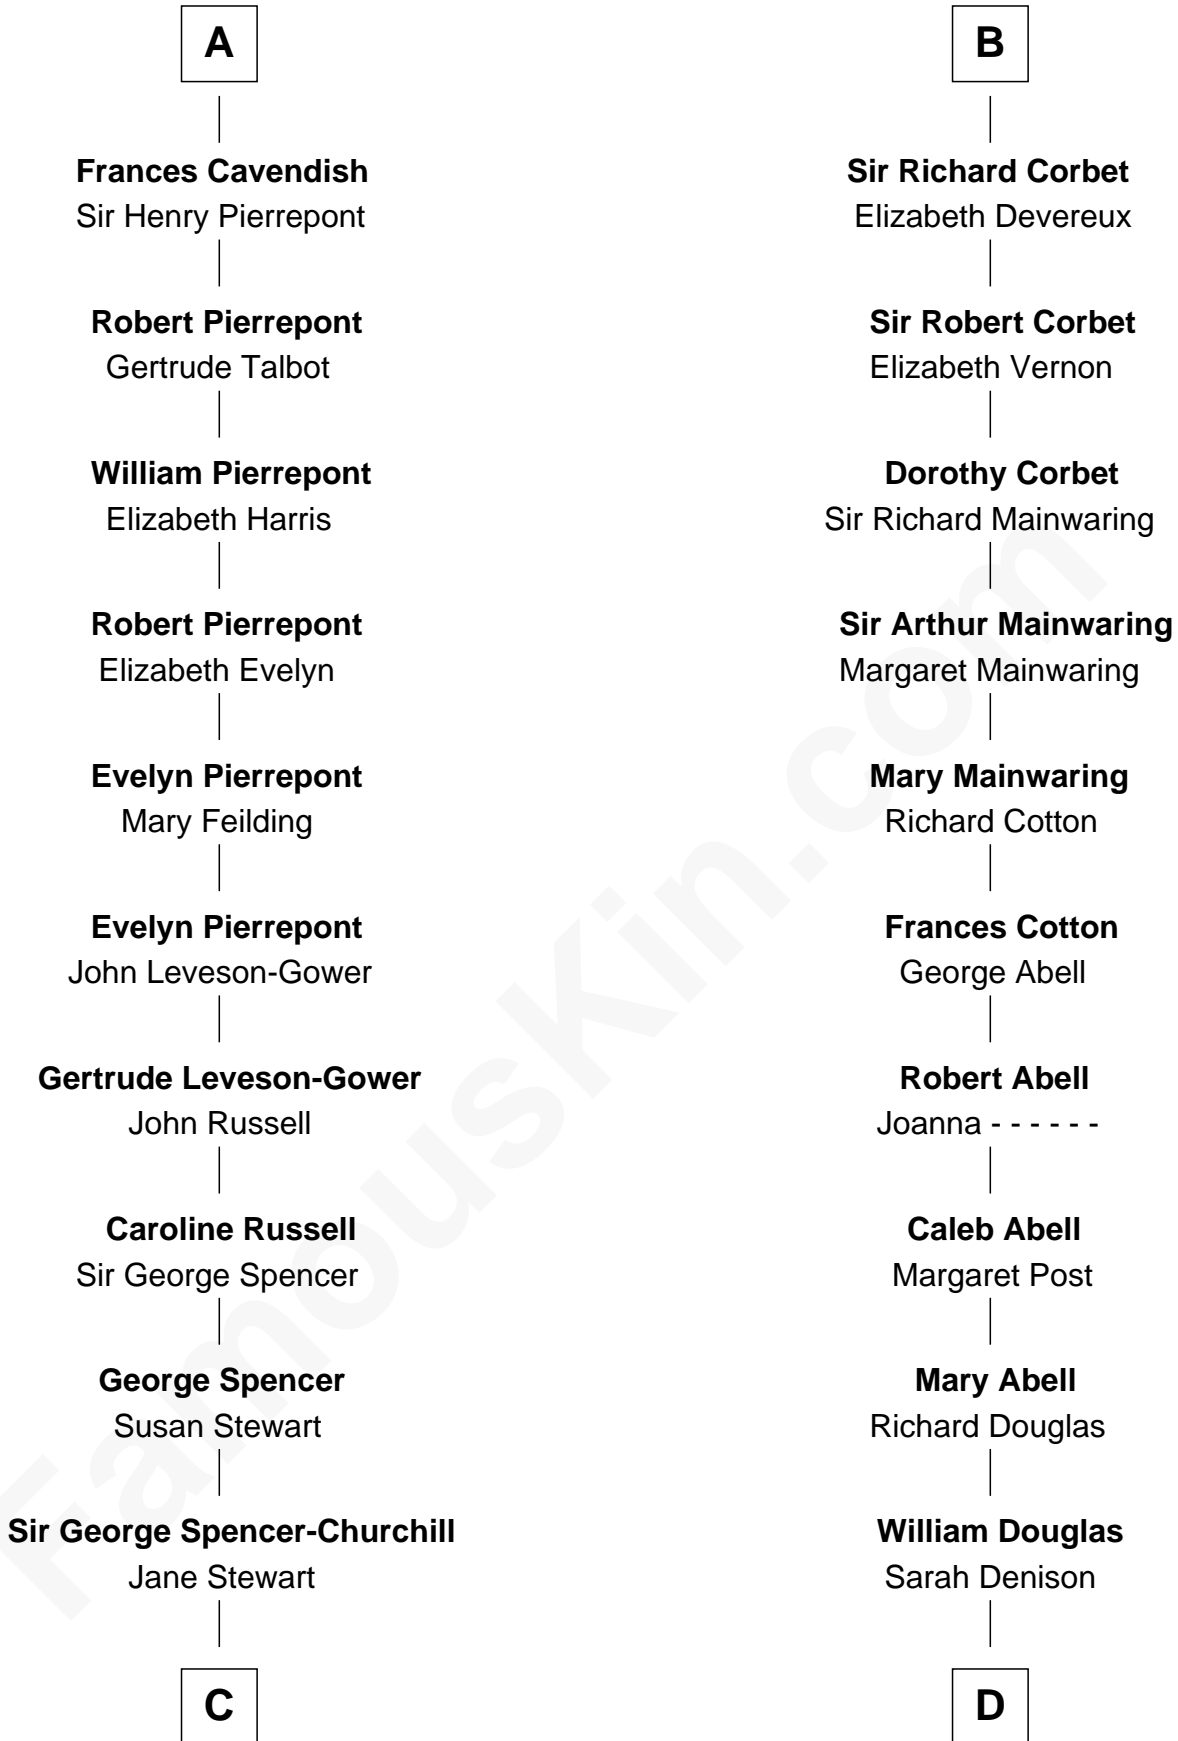

## Relationship Chart of

### Sir Winston Churchill

*Prime Minister of the United Kingdom*

19th cousin 2 times removed of

**Melvyn Douglas**  
*Movie Actor*

**Sir Gilbert Talbot**  
Pernel le Boteler

**C**

**Sir John Winston Spencer-Churchill**

Frances Anne Emily Vane

**Randolph Henry Spencer-Churchill**

Jeanette Jerome

**Sir Winston Churchill**

*Prime Minister of the United Kingdom*

**D**

**Richard Douglas**

Lucy Way

**Erskine Douglas**

Sophia Garrett

**Emma Jane Douglas**

Col. George Taliaferro Shackelford

**Lena Priscilla Shackelford**

Edouard Gregory Hesselberg

**Melvyn Douglas**

*Movie Actor*