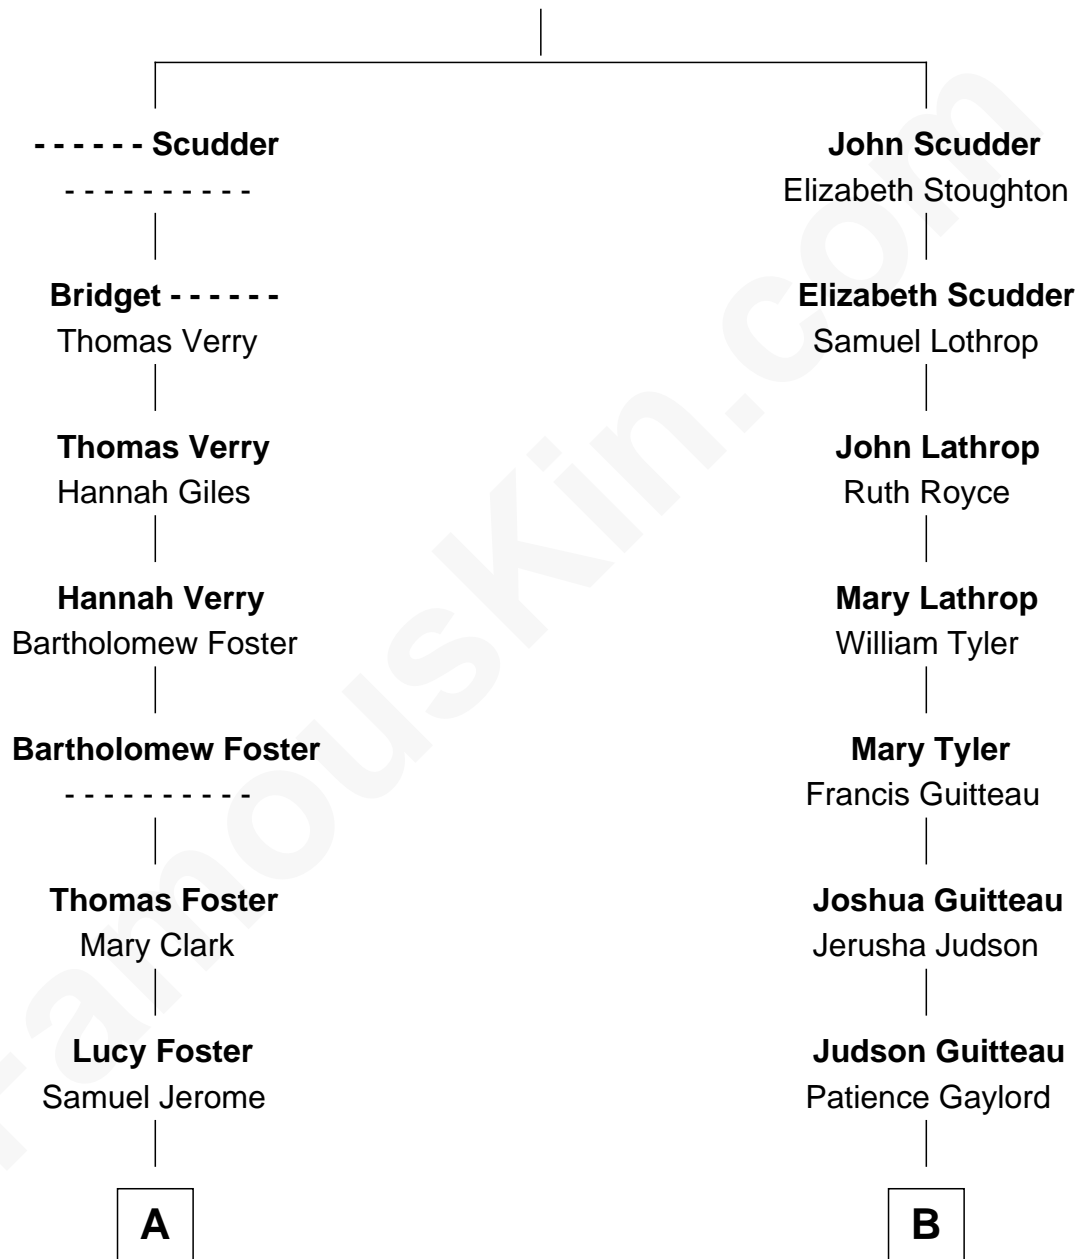

## Relationship Chart of

**Sir Winston Churchill**

*Prime Minister of the United Kingdom*

11th cousin of

**Henry A. Wallace**

*33rd U.S. Vice-President*

**Henry Scudder**

Elizabeth - - - - -

**A**

**Aaron Jerome**  
Elizabeth Ball

**Isaac Jerome**  
Aurora Murray

**Leonard Walter Jerome**  
Clarissa Hall

**Jeanette Jerome**  
Randolph Henry Spencer-Churchill

**Sir Winston Churchill**  
*Prime Minister of the United Kingdom*

**B**

**Benjamin Guitteau**  
Maria Taylor

**Emmeline Guitteau**  
James Howell White

**Mary Ann Matilda White**  
John Avery Brodhead

**Carrie May Brodhead**  
Henry Cantwell Wallace

**Henry A. Wallace**  
*33rd U.S. Vice-President*