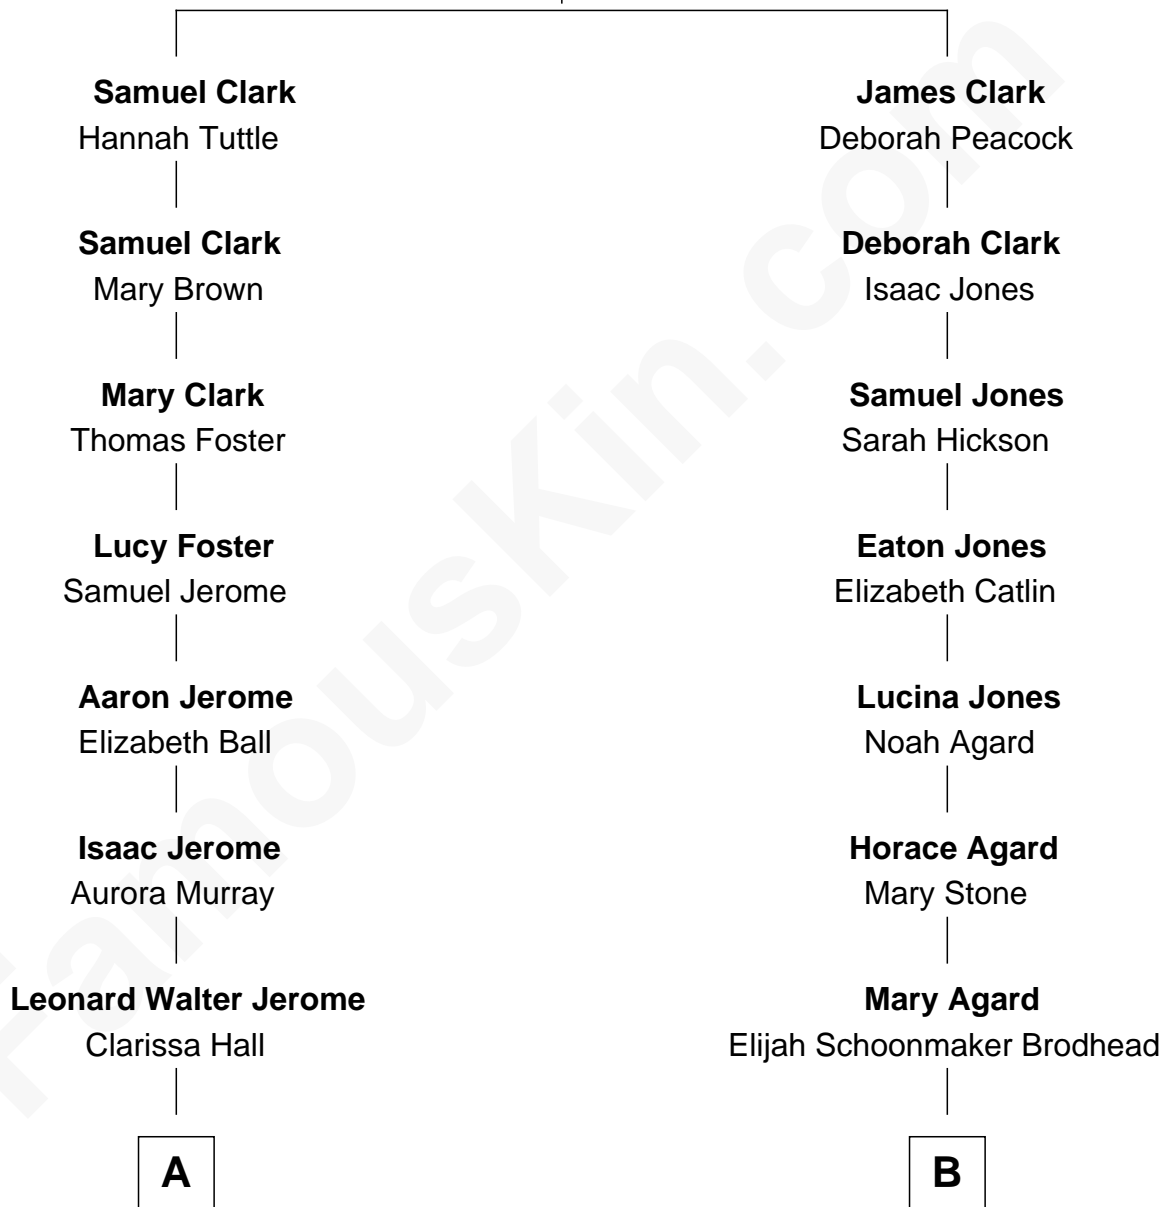

FamousKin.com

Relationship Chart of

Sir Winston Churchill

Prime Minister of the United Kingdom

8th cousin 1 time removed of

Henry A. Wallace
33rd U.S. Vice-President

James Clark

A

Jeanette Jerome
Randolph Henry Spencer-Churchill

Sir Winston Churchill
Prime Minister of the United Kingdom

B

John Avery Brodhead
Mary Ann Matilda White

Carrie May Brodhead
Henry Cantwell Wallace

Henry A. Wallace
33rd U.S. Vice-President