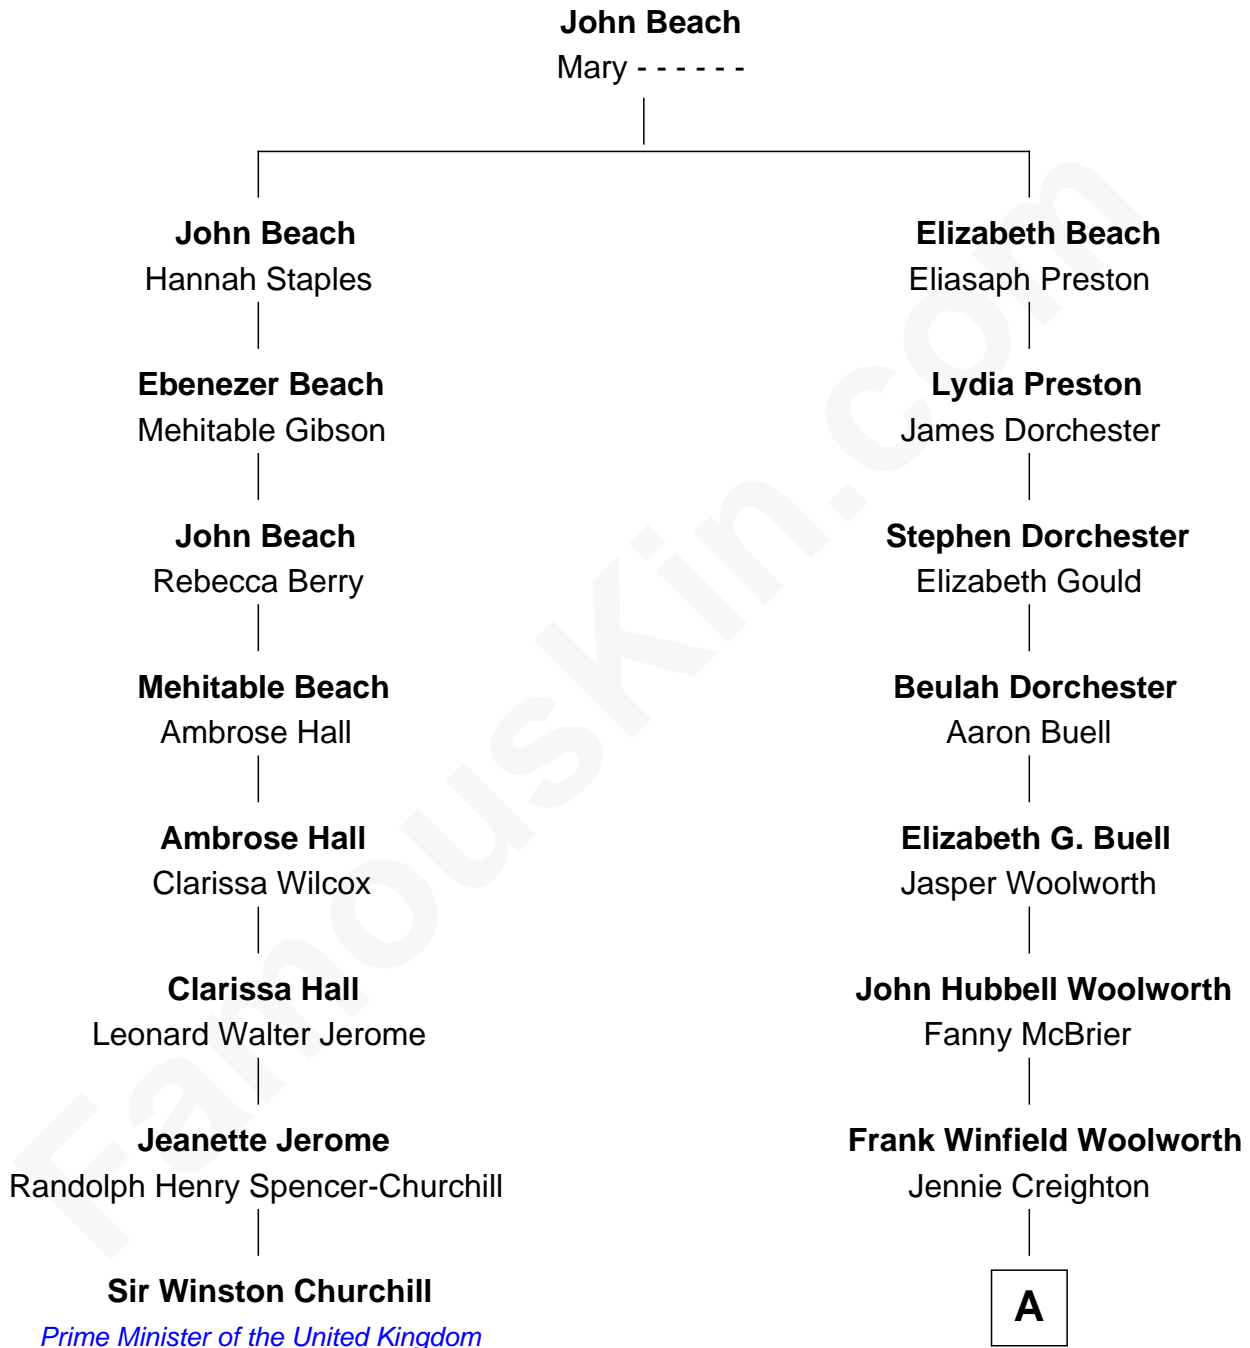

FamousKin.com

Relationship Chart of

Sir Winston Churchill

Prime Minister of the United Kingdom

7th cousin 1 time removed of

Barbara Hutton

Socialite (aka "Poor Little Rich Girl")

A

Edna Woolworth
Franklyn Laws Hutton

Barbara Hutton
"Poor Little Rich Girl"

FamousKin.com