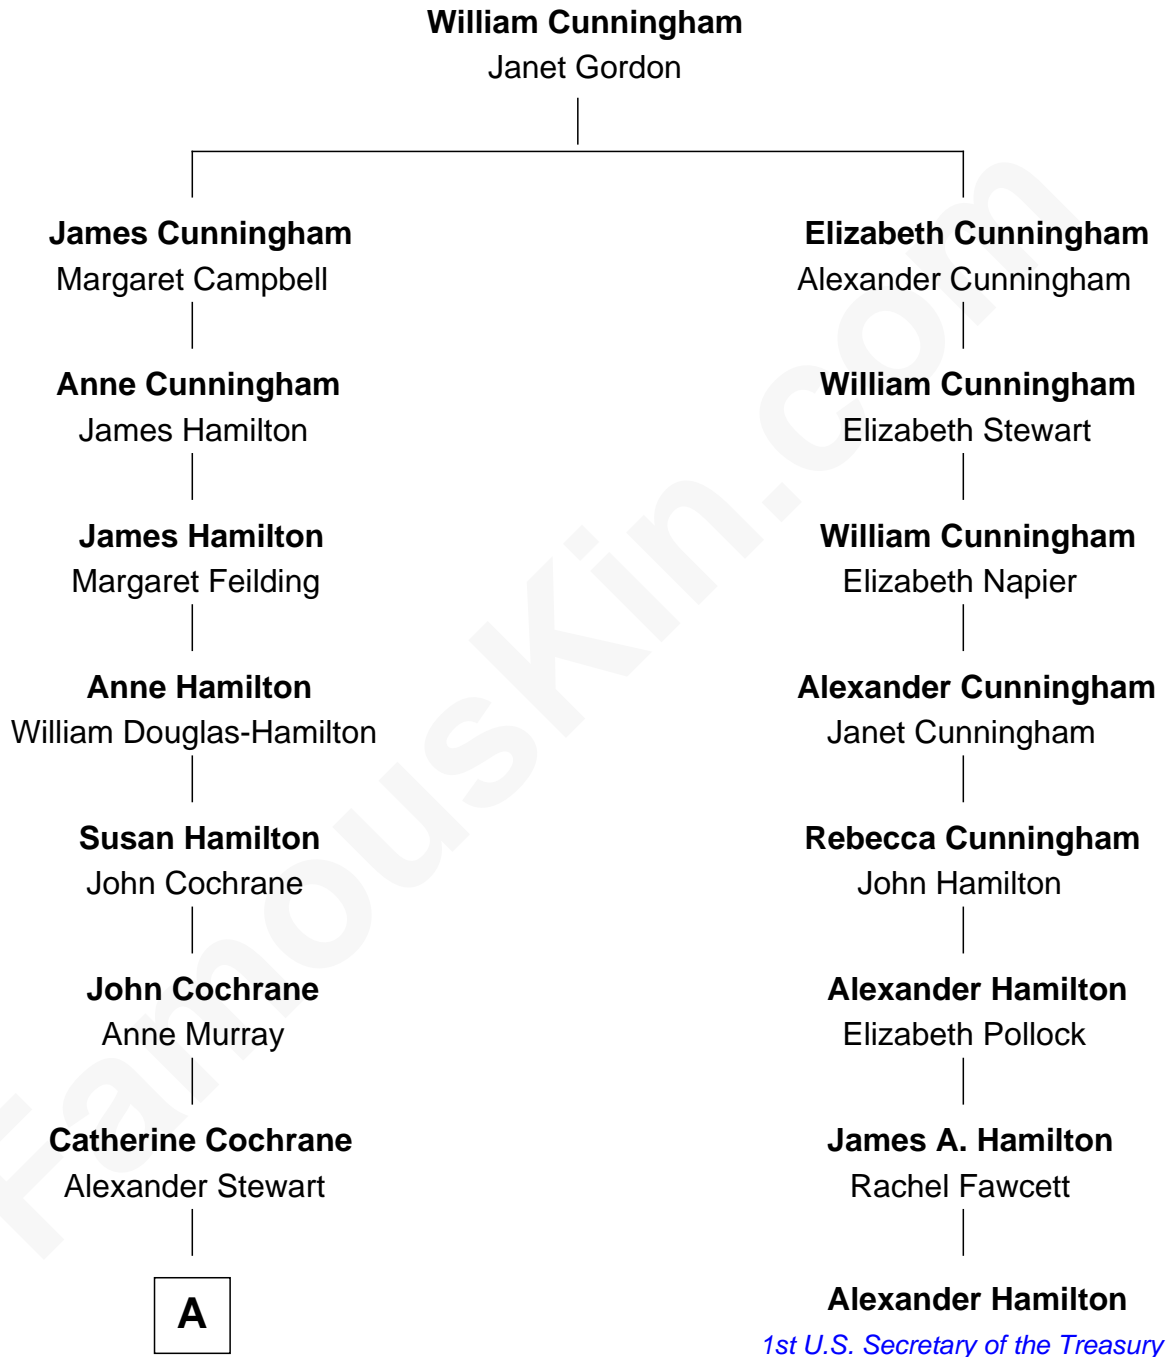

FamousKin.com

Relationship Chart of

Sir Winston Churchill

Prime Minister of the United Kingdom

7th cousin 5 times removed of

Alexander Hamilton

1st U.S. Secretary of the Treasury

A

—
Sir John Stewart

Anne Dashwood

—
Susan Stewart

George Spencer

—
Sir George Spencer-Churchill

Jane Stewart

—
Sir John Winston Spencer-Churchill

Frances Anne Emily Vane