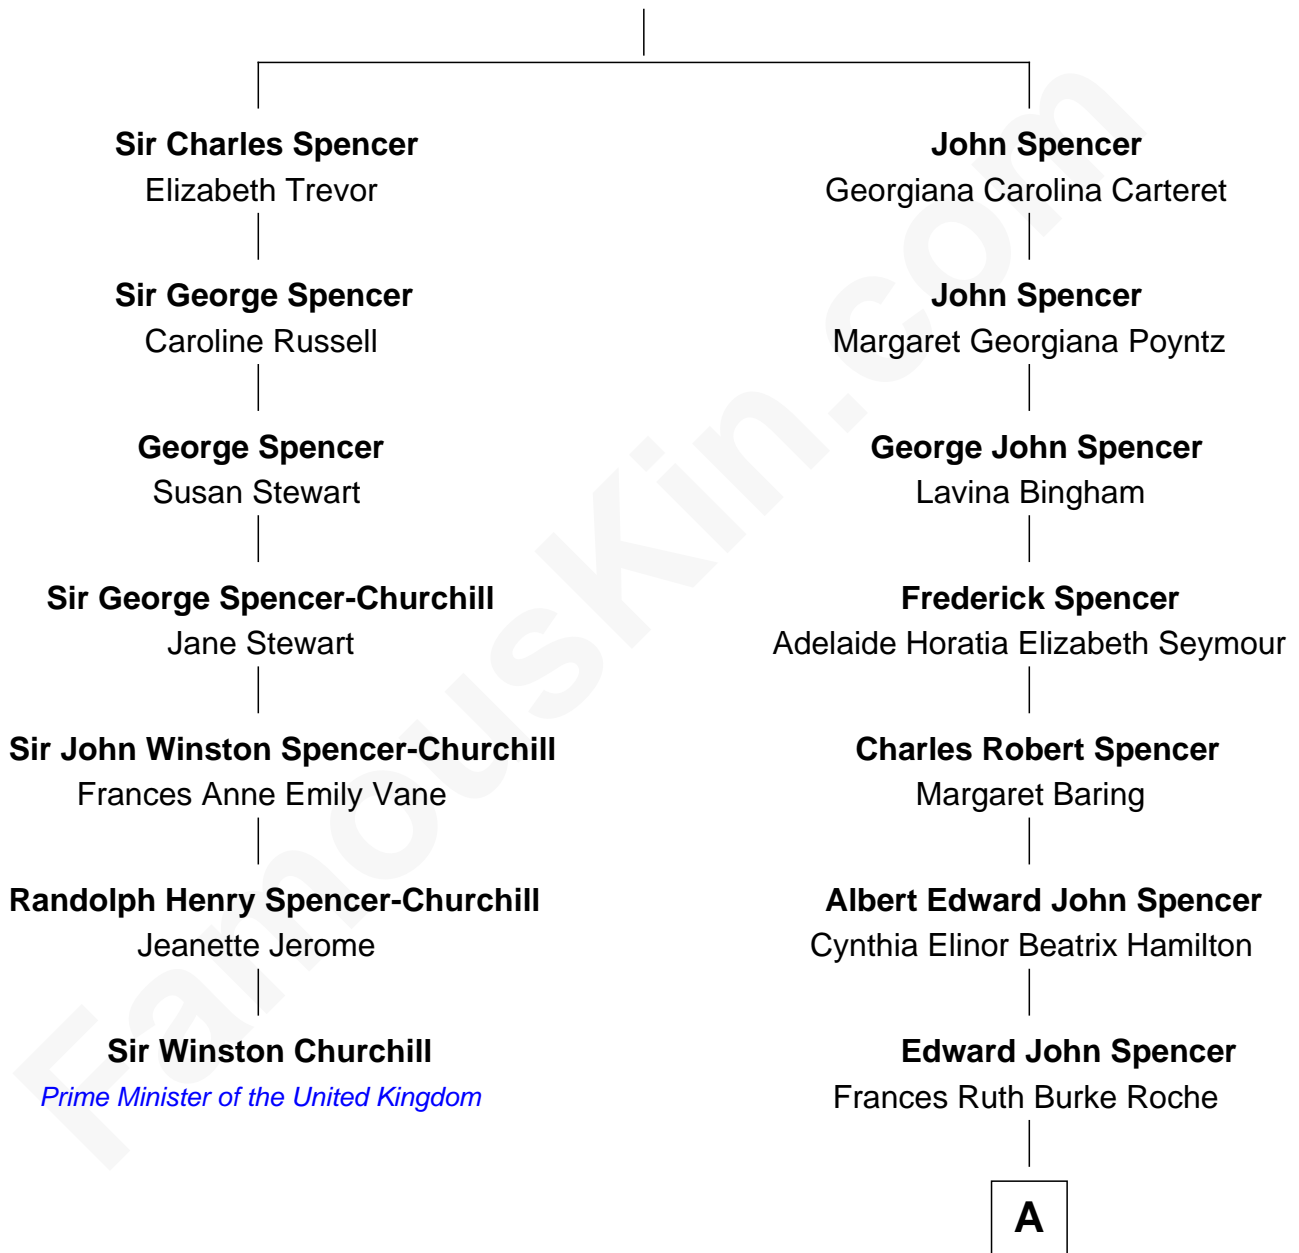

FamousKin.com

Relationship Chart of

Sir Winston Churchill

Prime Minister of the United Kingdom

6th cousin 2 times removed of

Prince William

Prince of Wales

Sir Charles Spencer

Anne Churchill

A

Princess Diana Frances Spencer
Charles III, King of the United Kingdom

Prince William
Prince of Wales

FamousKin.com