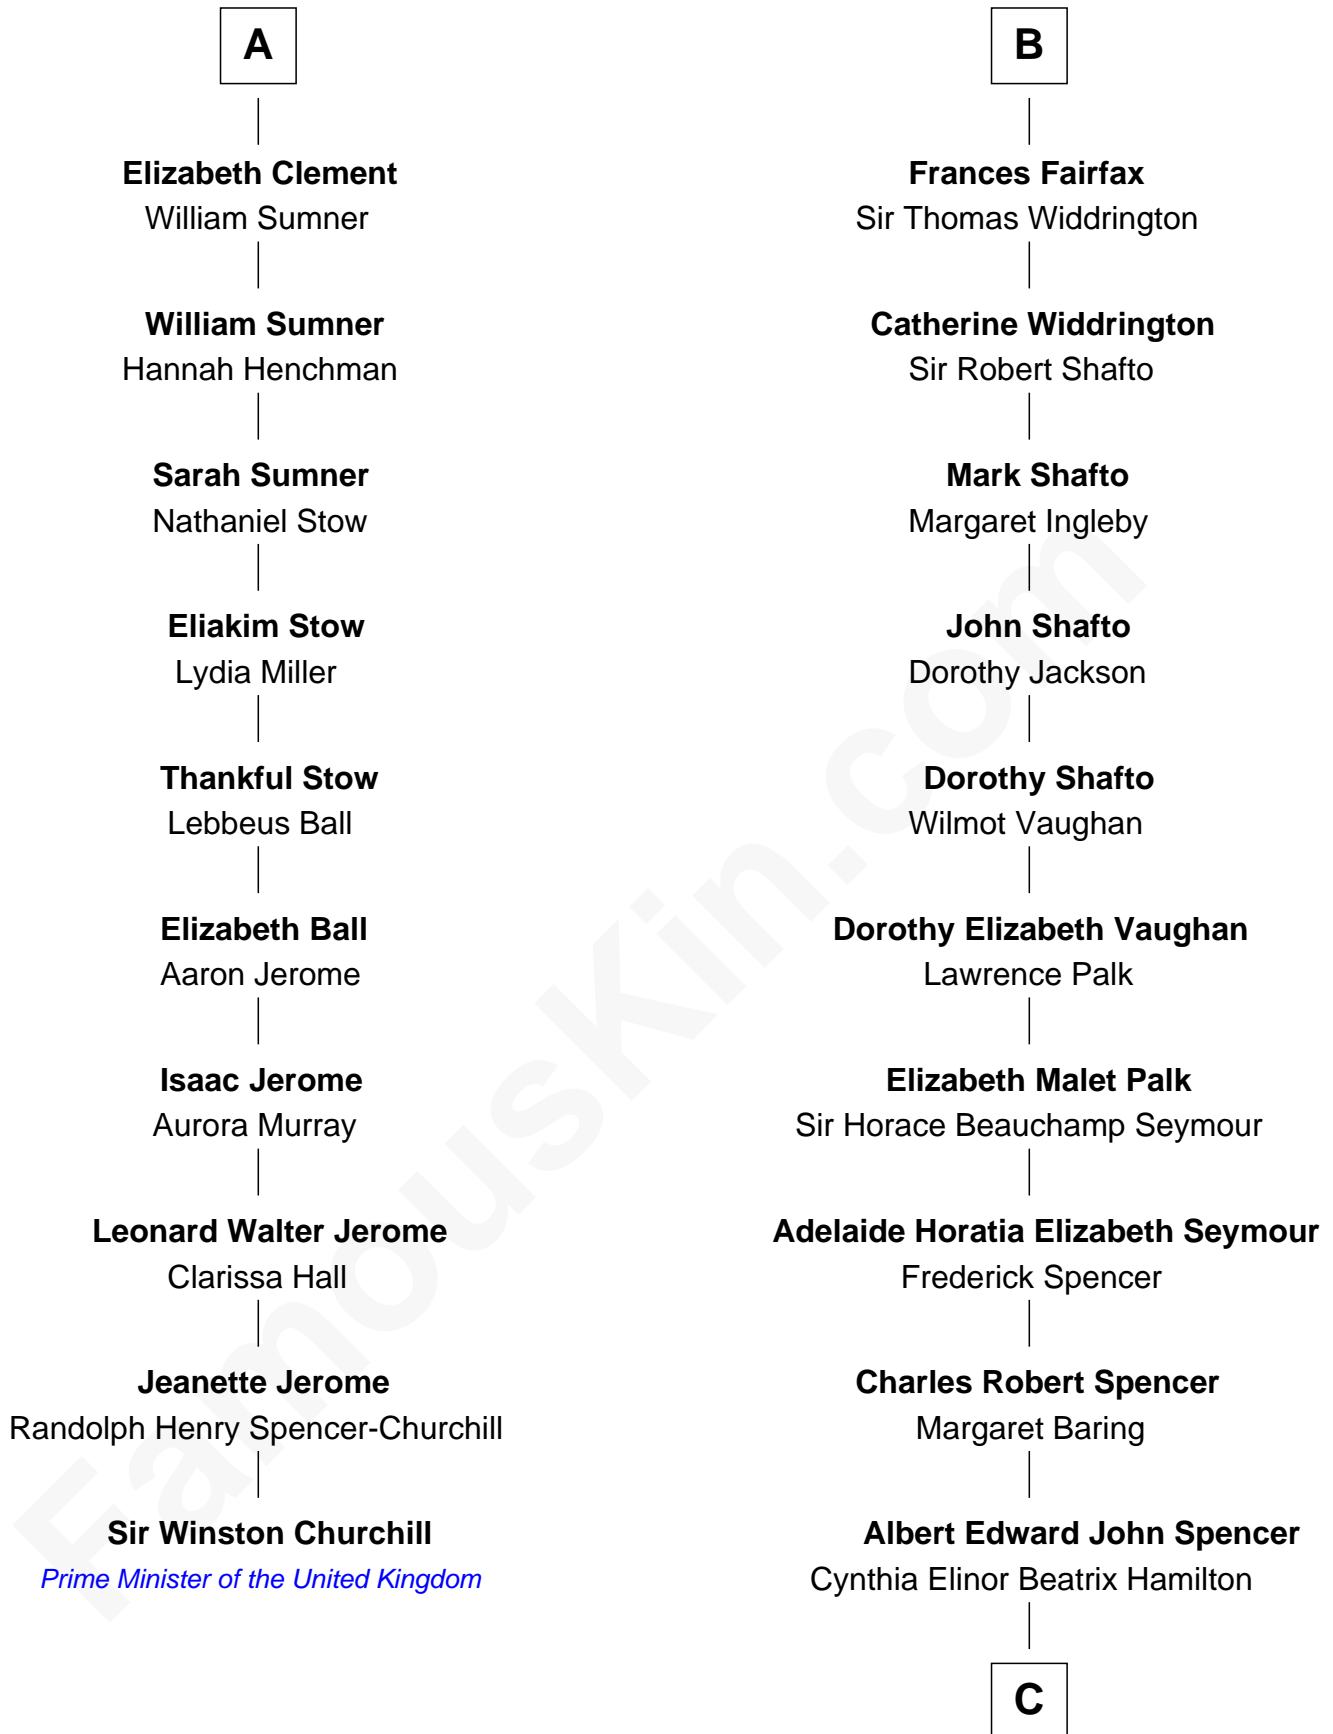

FamousKin.com

Relationship Chart of

Sir Winston Churchill

Prime Minister of the United Kingdom

16th cousin 3 times removed of

Prince William

Prince of Wales

Sir Richard de Vere

Douglas Howard

Edmund Sheffield

Ursula Tyrwhitt

Mary Sheffield

Ferdinando Fairfax

B

C

Edward John Spencer
Frances Ruth Burke Roche