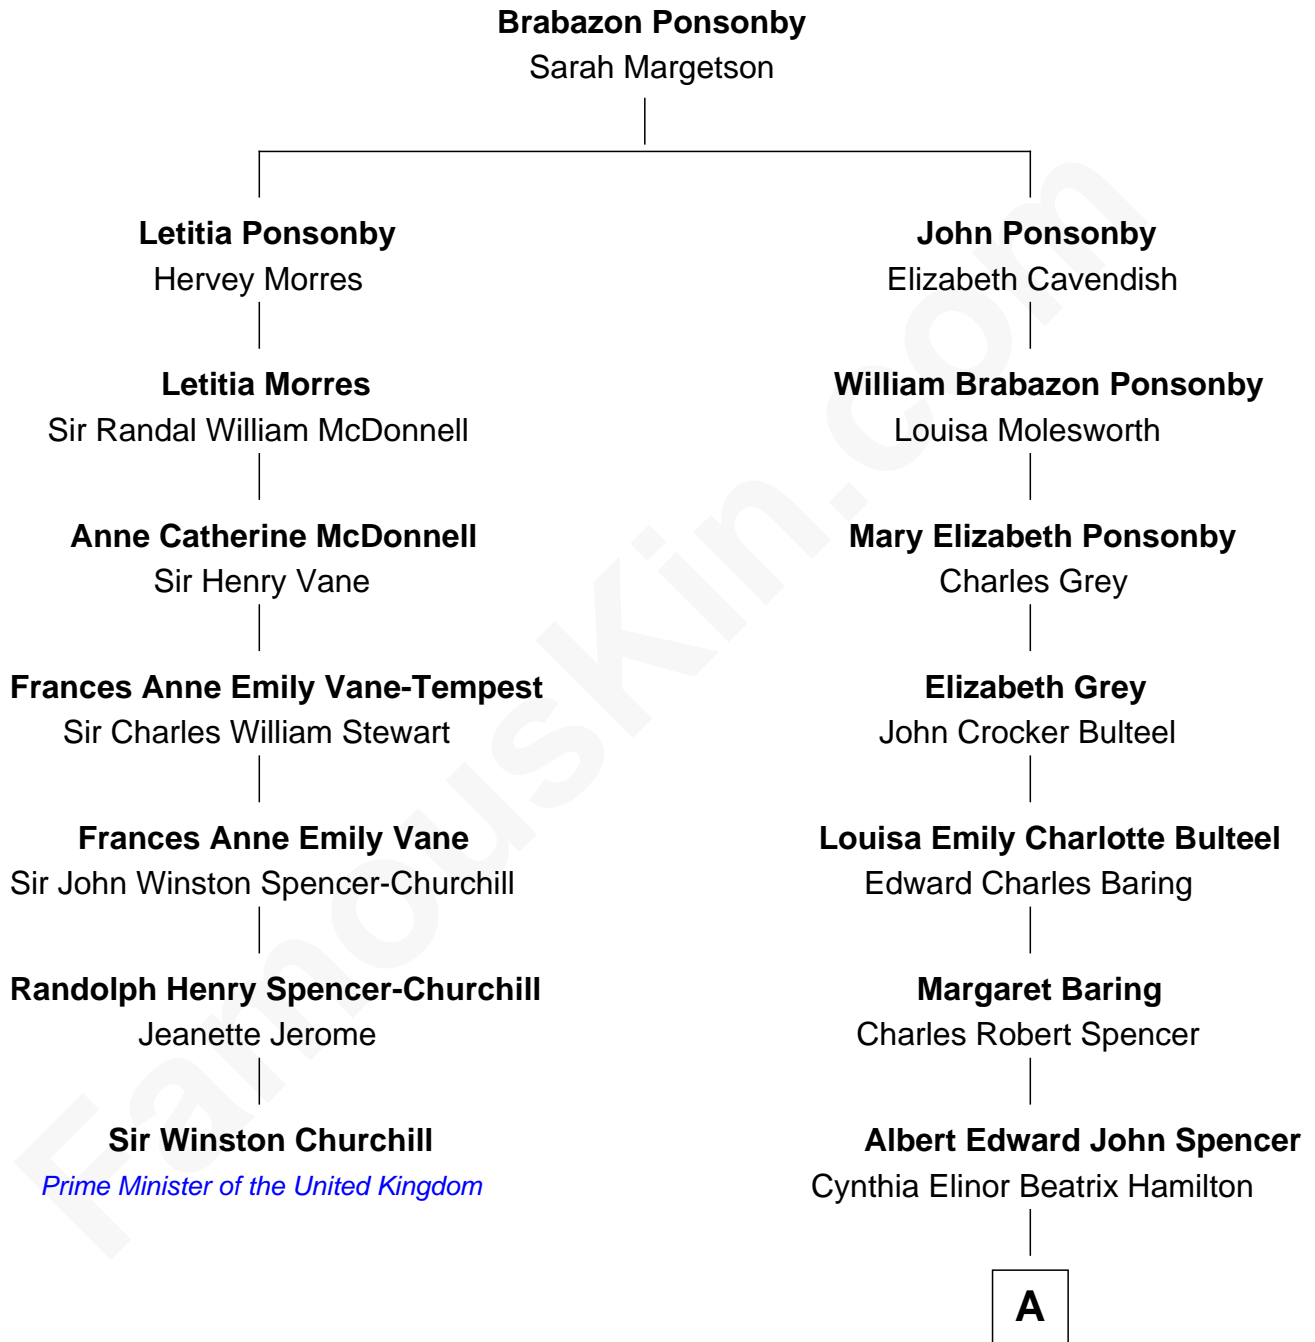

## Relationship Chart of

### Sir Winston Churchill

*Prime Minister of the United Kingdom*

6th cousin 3 times removed of

**Prince William**

*Prince of Wales*

A

**Edward John Spencer**  
Frances Ruth Burke Roche

**Princess Diana Frances Spencer**  
Charles III, King of the United Kingdom