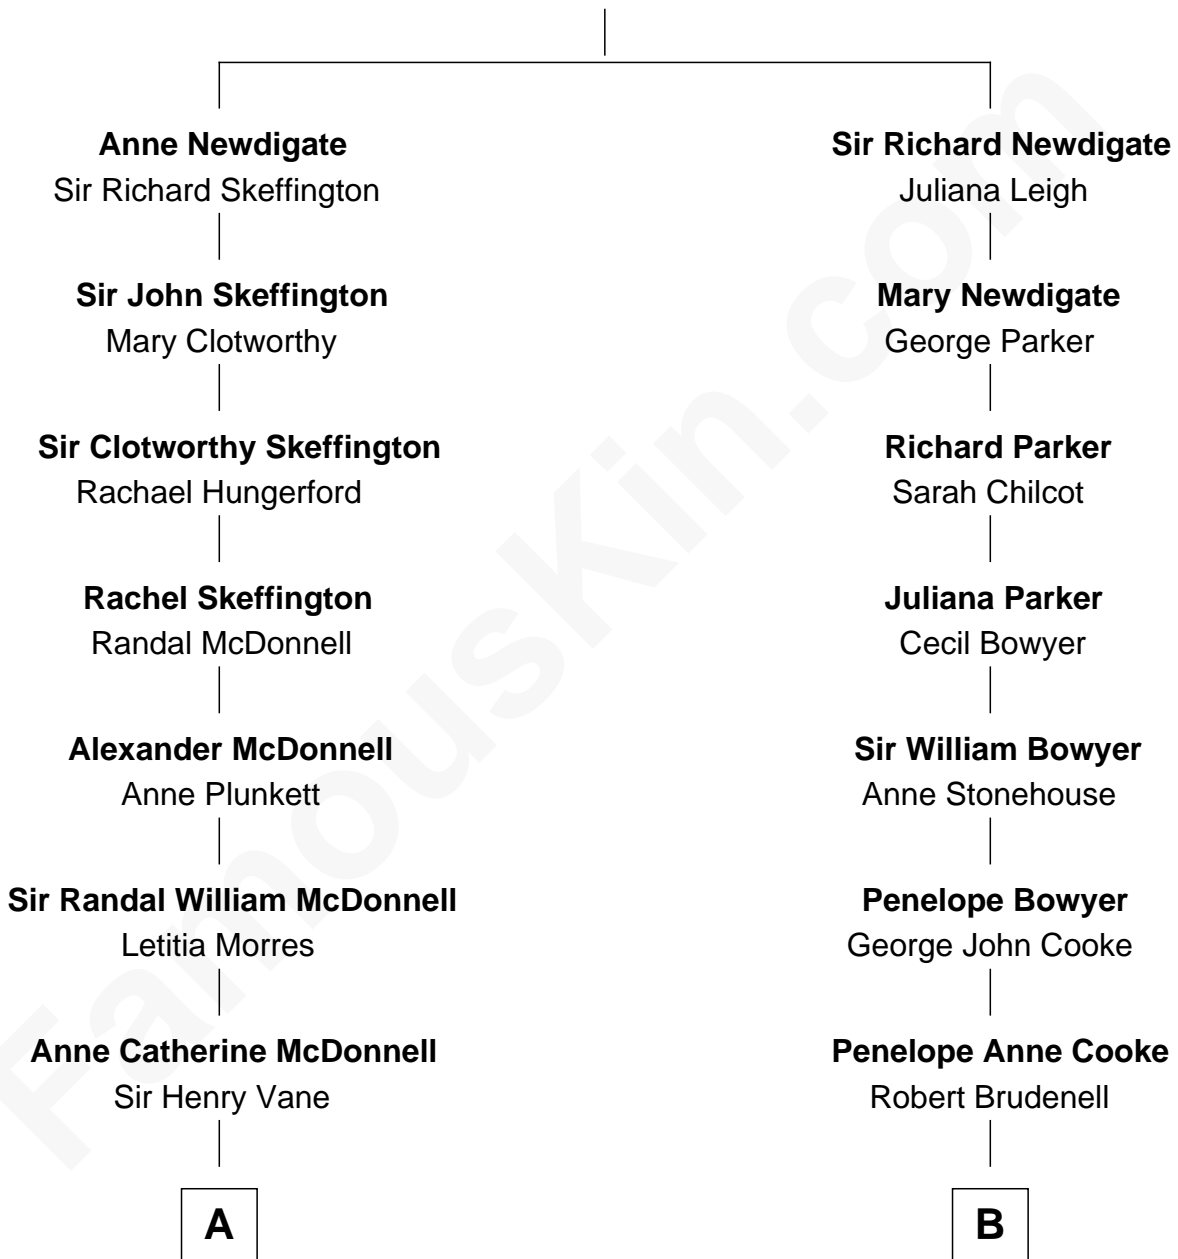

FamousKin.com

Relationship Chart of

Sir Winston Churchill

Prime Minister of the United Kingdom

10th cousin 3 times removed of

Prince William

Prince of Wales

Sir John Newdigate

Anne Fitton

A

Frances Anne Emily Vane-Tempest

Sir Charles William Stewart

Frances Anne Emily Vane

Sir John Winston Spencer-Churchill

Randolph Henry Spencer-Churchill

Jeanette Jerome

Sir Winston Churchill

Prime Minister of the United Kingdom

B

Anne Brudenell

George Charles Bingham

Charles George Bingham

Cecilia Catherine Gordon-Lennox

Rosalind Cecilia Caroline Bingham

James Albert Edward Hamilton

Cynthia Elinor Beatrix Hamilton

Albert Edward John Spencer

Edward John Spencer

Frances Ruth Burke Roche

Princess Diana Frances Spencer

Charles III, King of the United Kingdom

Prince William