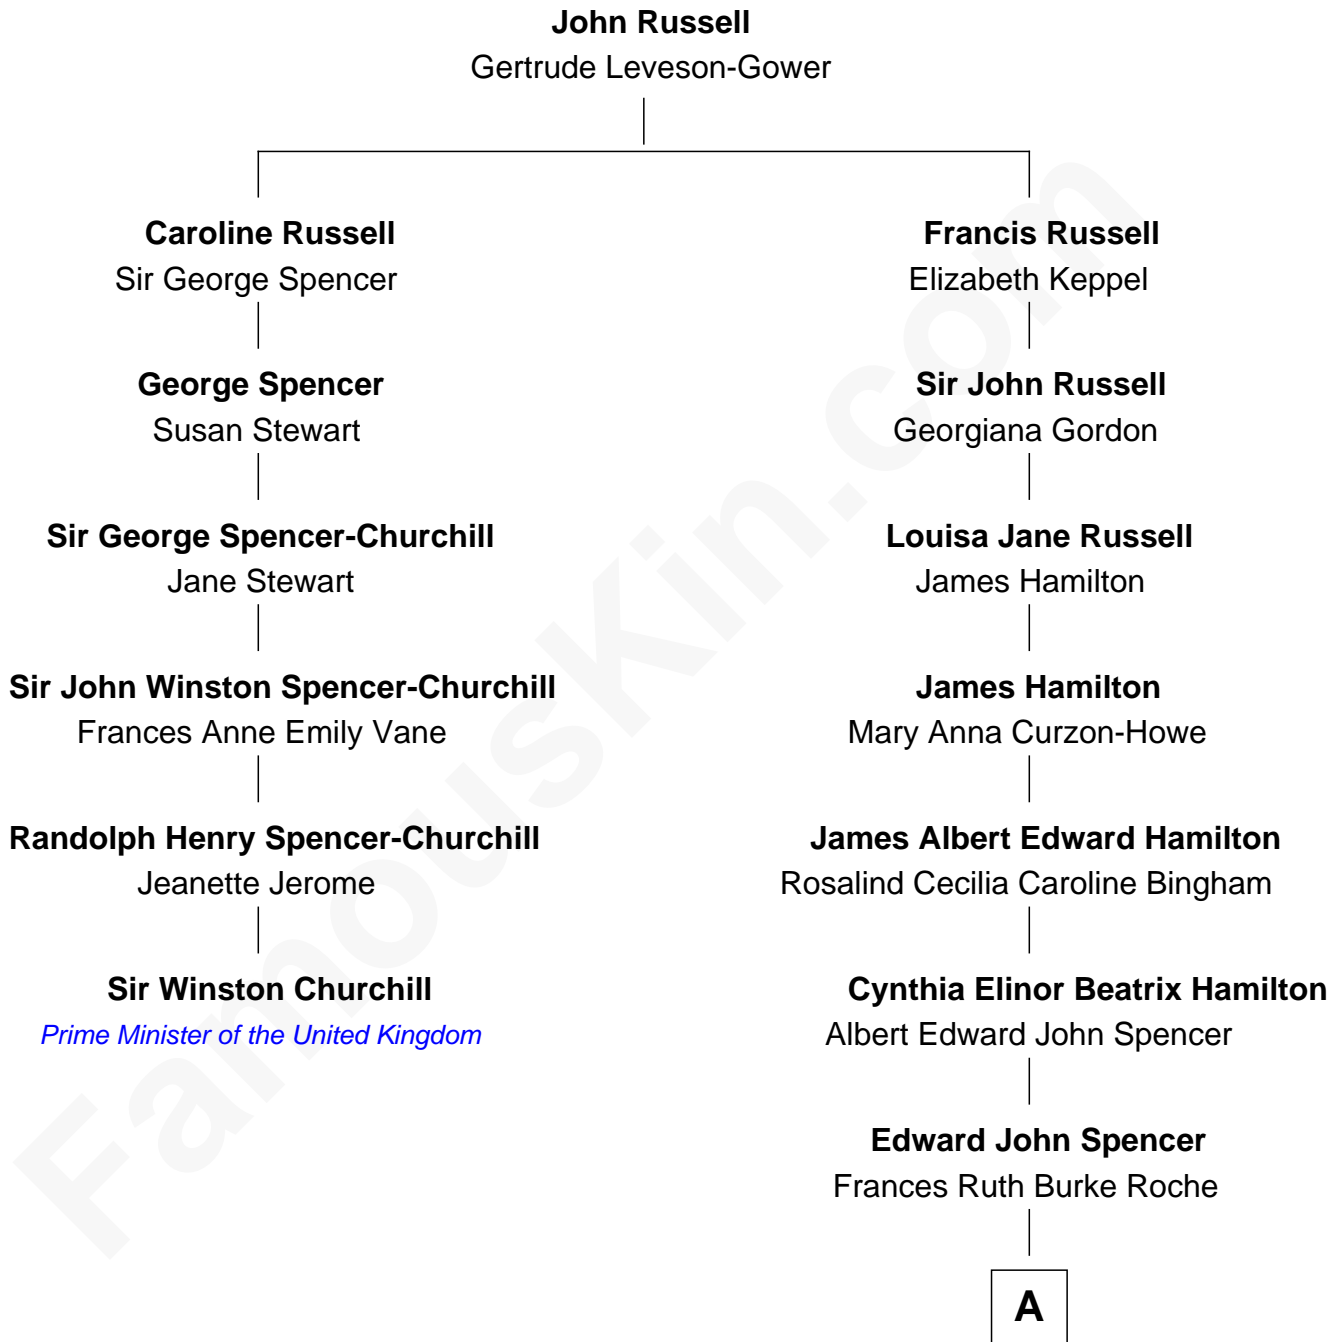

FamousKin.com

Relationship Chart of

Sir Winston Churchill

Prime Minister of the United Kingdom

5th cousin 3 times removed of

Prince William

Prince of Wales

A

Princess Diana Frances Spencer
Charles III, King of the United Kingdom

Prince William
Prince of Wales

FamousKin.com