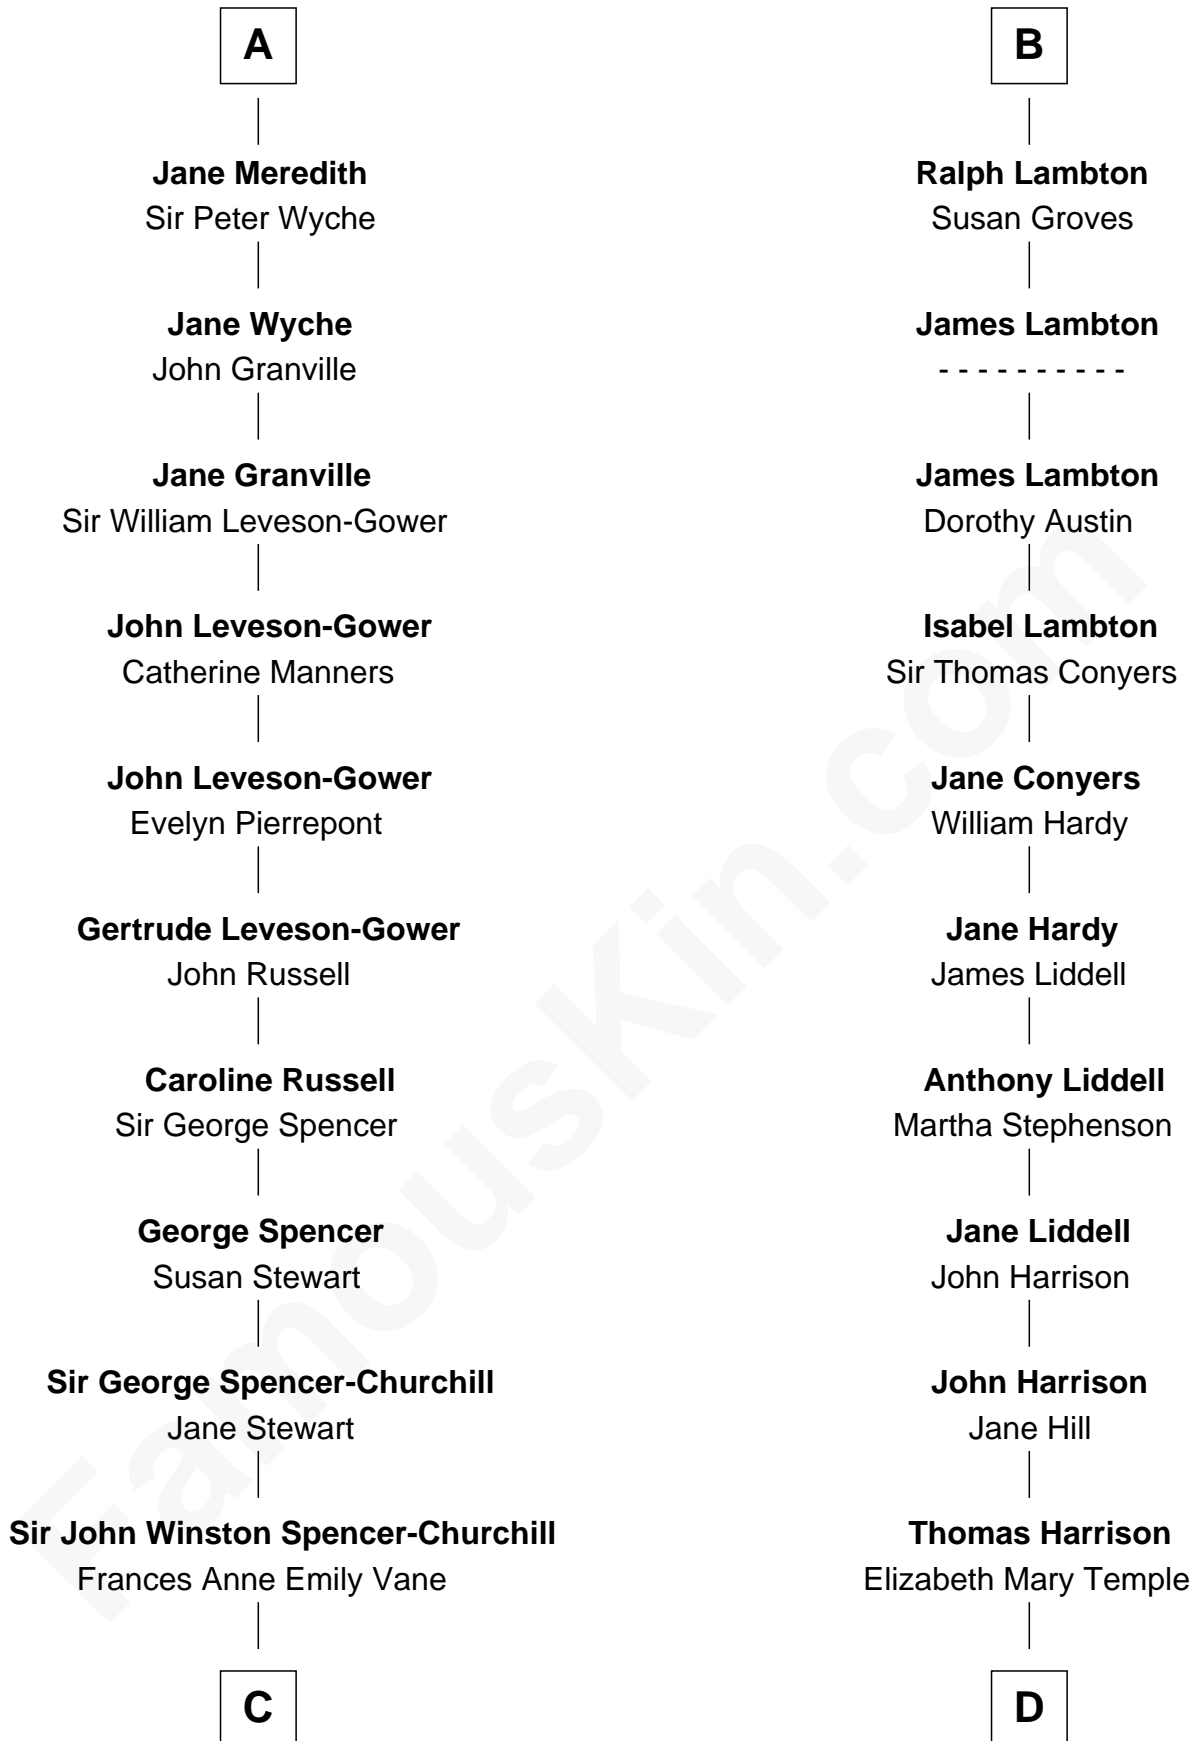

## Relationship Chart of

### Sir Winston Churchill

*Prime Minister of the United Kingdom*

18th cousin 1 time removed of

### Catherine Middleton

*Princess of Wales*

**Thomas Morley**  
Isabel de la Pole

**C**

**Randolph Henry Spencer-Churchill**

Jeanette Jerome

**Sir Winston Churchill**

*Prime Minister of the United Kingdom*