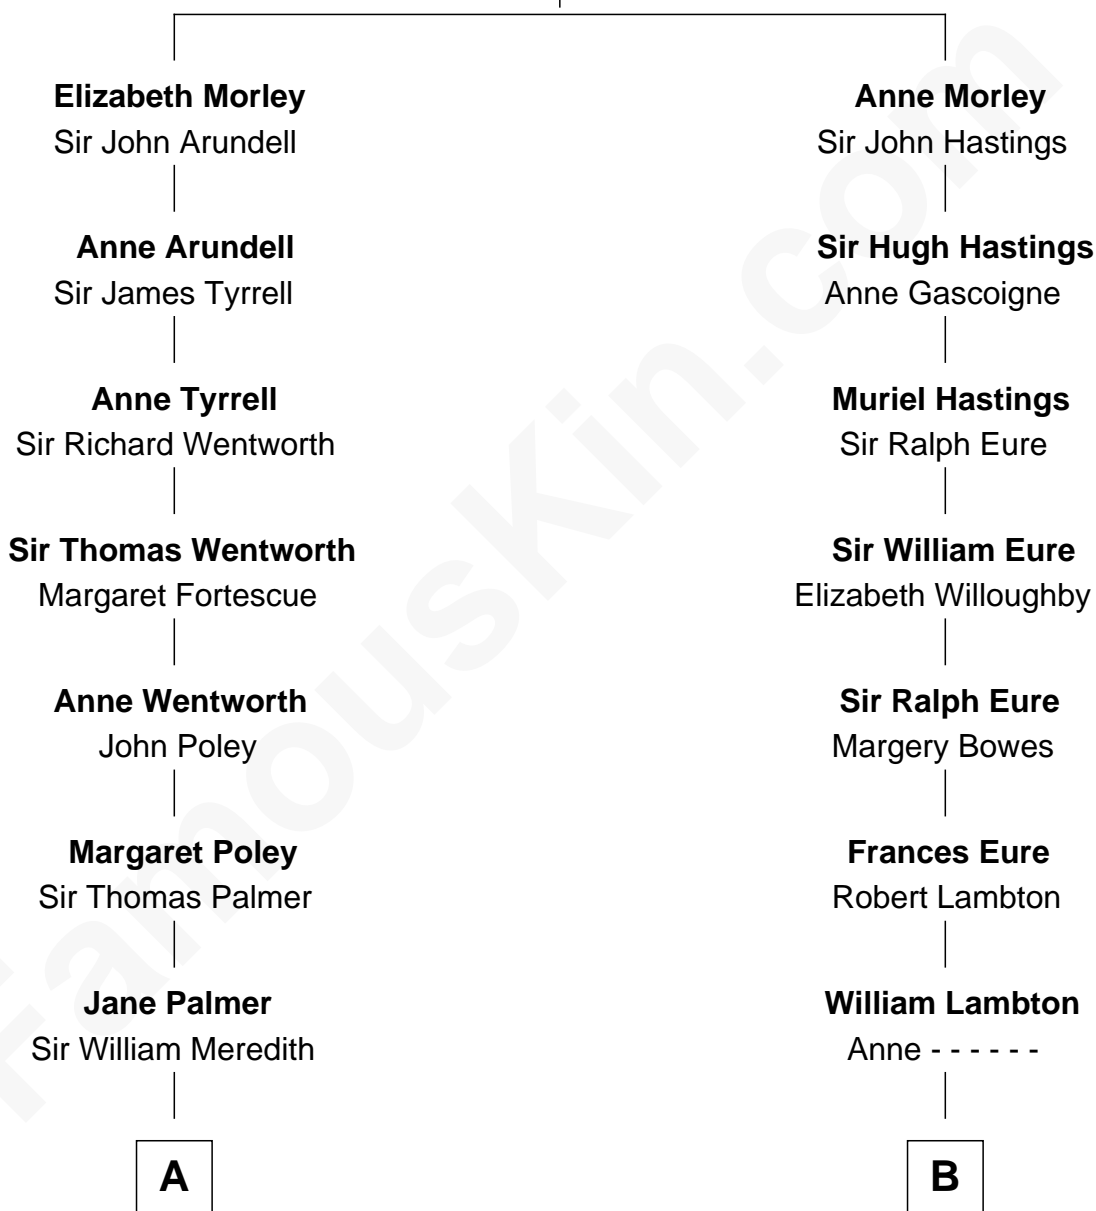

## Relationship Chart of

### Sir Winston Churchill

*Prime Minister of the United Kingdom*

18th cousin 1 time removed of

### Catherine Middleton

*Princess of Wales*

**Thomas Morley**  
Isabel de la Pole

**C**

**Randolph Henry Spencer-Churchill**

Jeanette Jerome

**Sir Winston Churchill**

*Prime Minister of the United Kingdom*