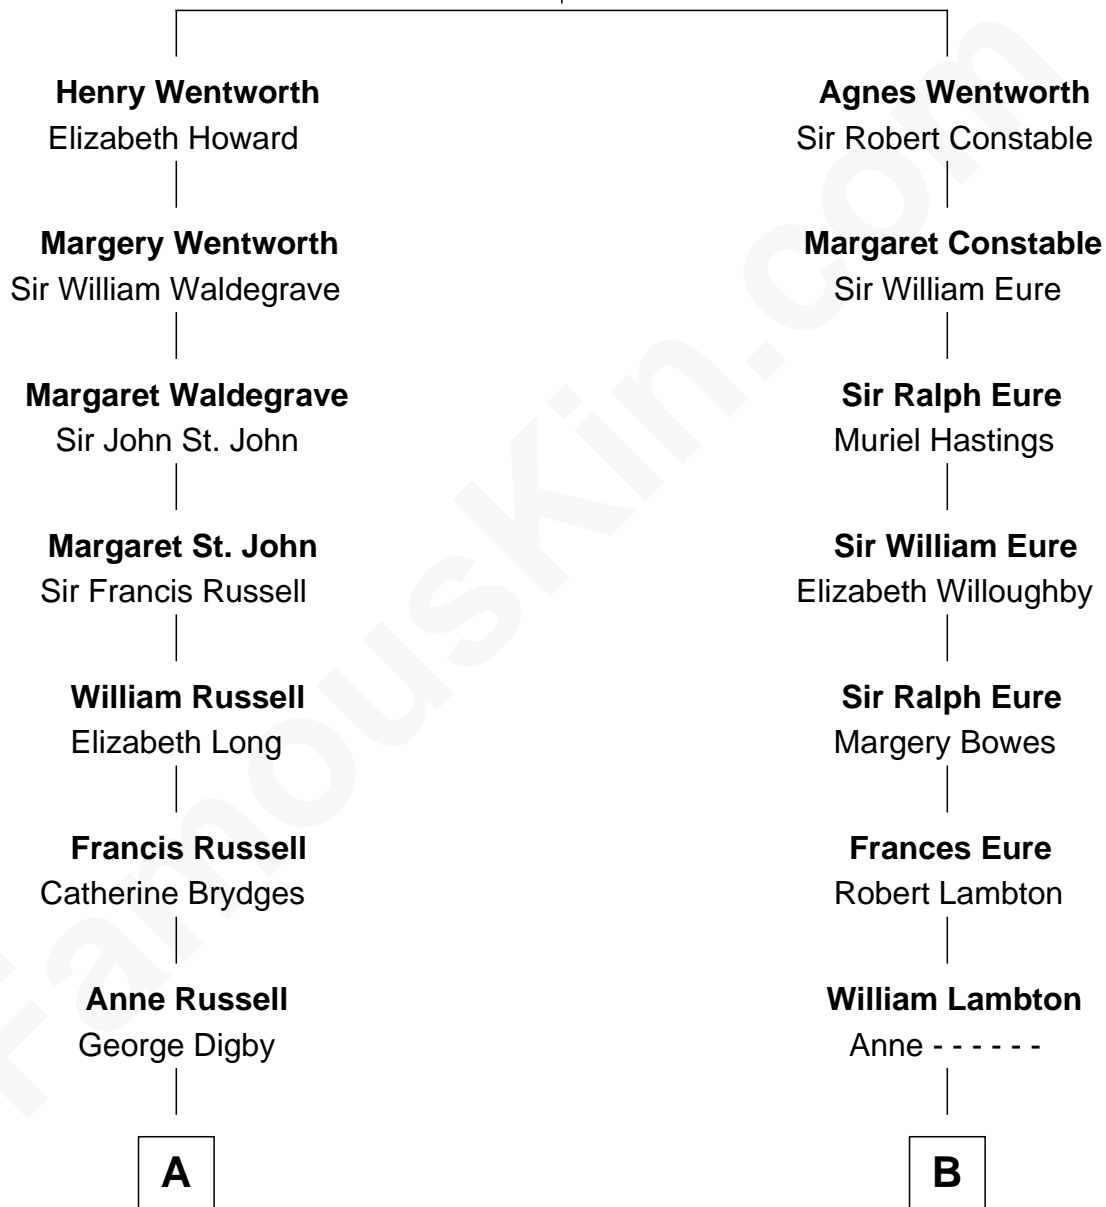

FamousKin.com

Relationship Chart of

Sir Winston Churchill

Prime Minister of the United Kingdom

15th cousin 4 times removed of

Catherine Middleton

Princess of Wales

Sir Roger Wentworth

Margery Despencer

C

Dorothy Harrison

Ronald John James Goldsmith

Carole Elizabeth Goldsmith

Michael Francis Middleton

Catherine Middleton

Princess of Wales