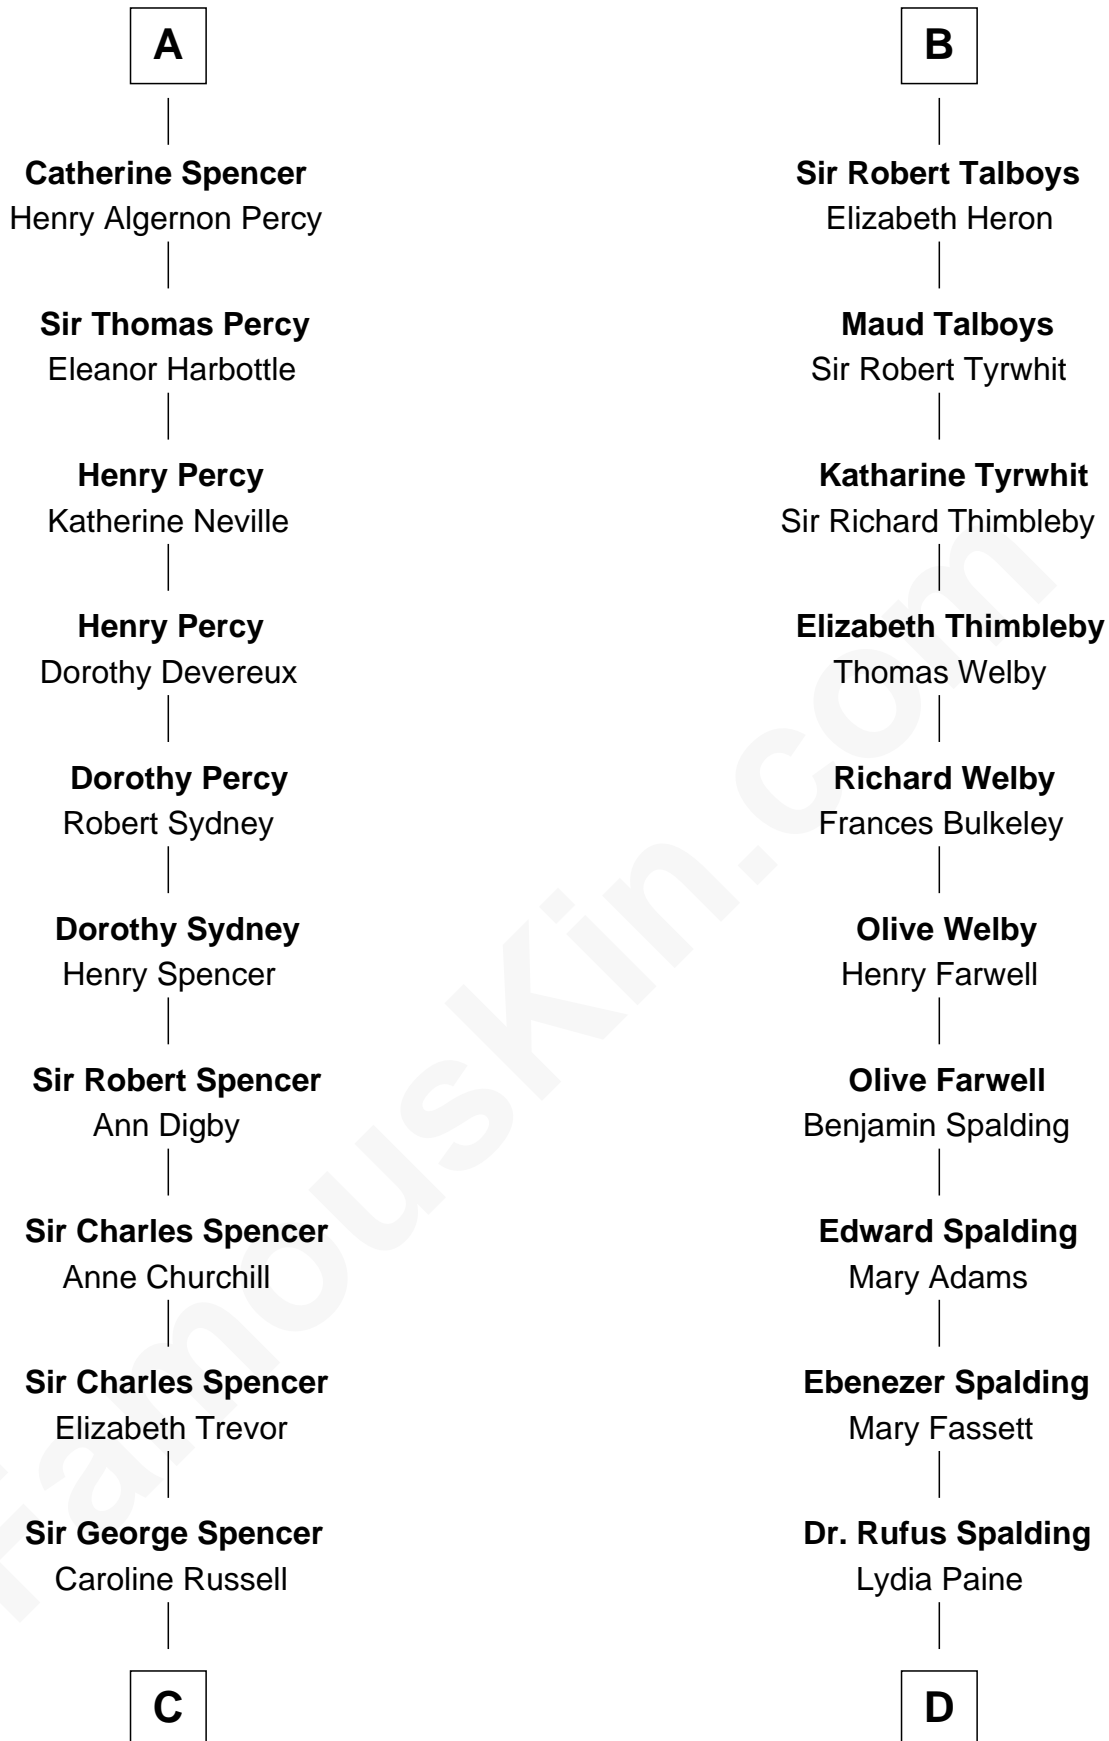

FamousKin.com

Relationship Chart of

Sir Winston Churchill

Prime Minister of the United Kingdom

19th cousin 2 times removed of

William Rufus Day

36th U.S. Secretary of State

William Samlesbury

C

George Spencer
Susan Stewart

Sir George Spencer-Churchill
Jane Stewart

Sir John Winston Spencer-Churchill
Frances Anne Emily Vane

Randolph Henry Spencer-Churchill
Jeanette Jerome

Sir Winston Churchill
Prime Minister of the United Kingdom