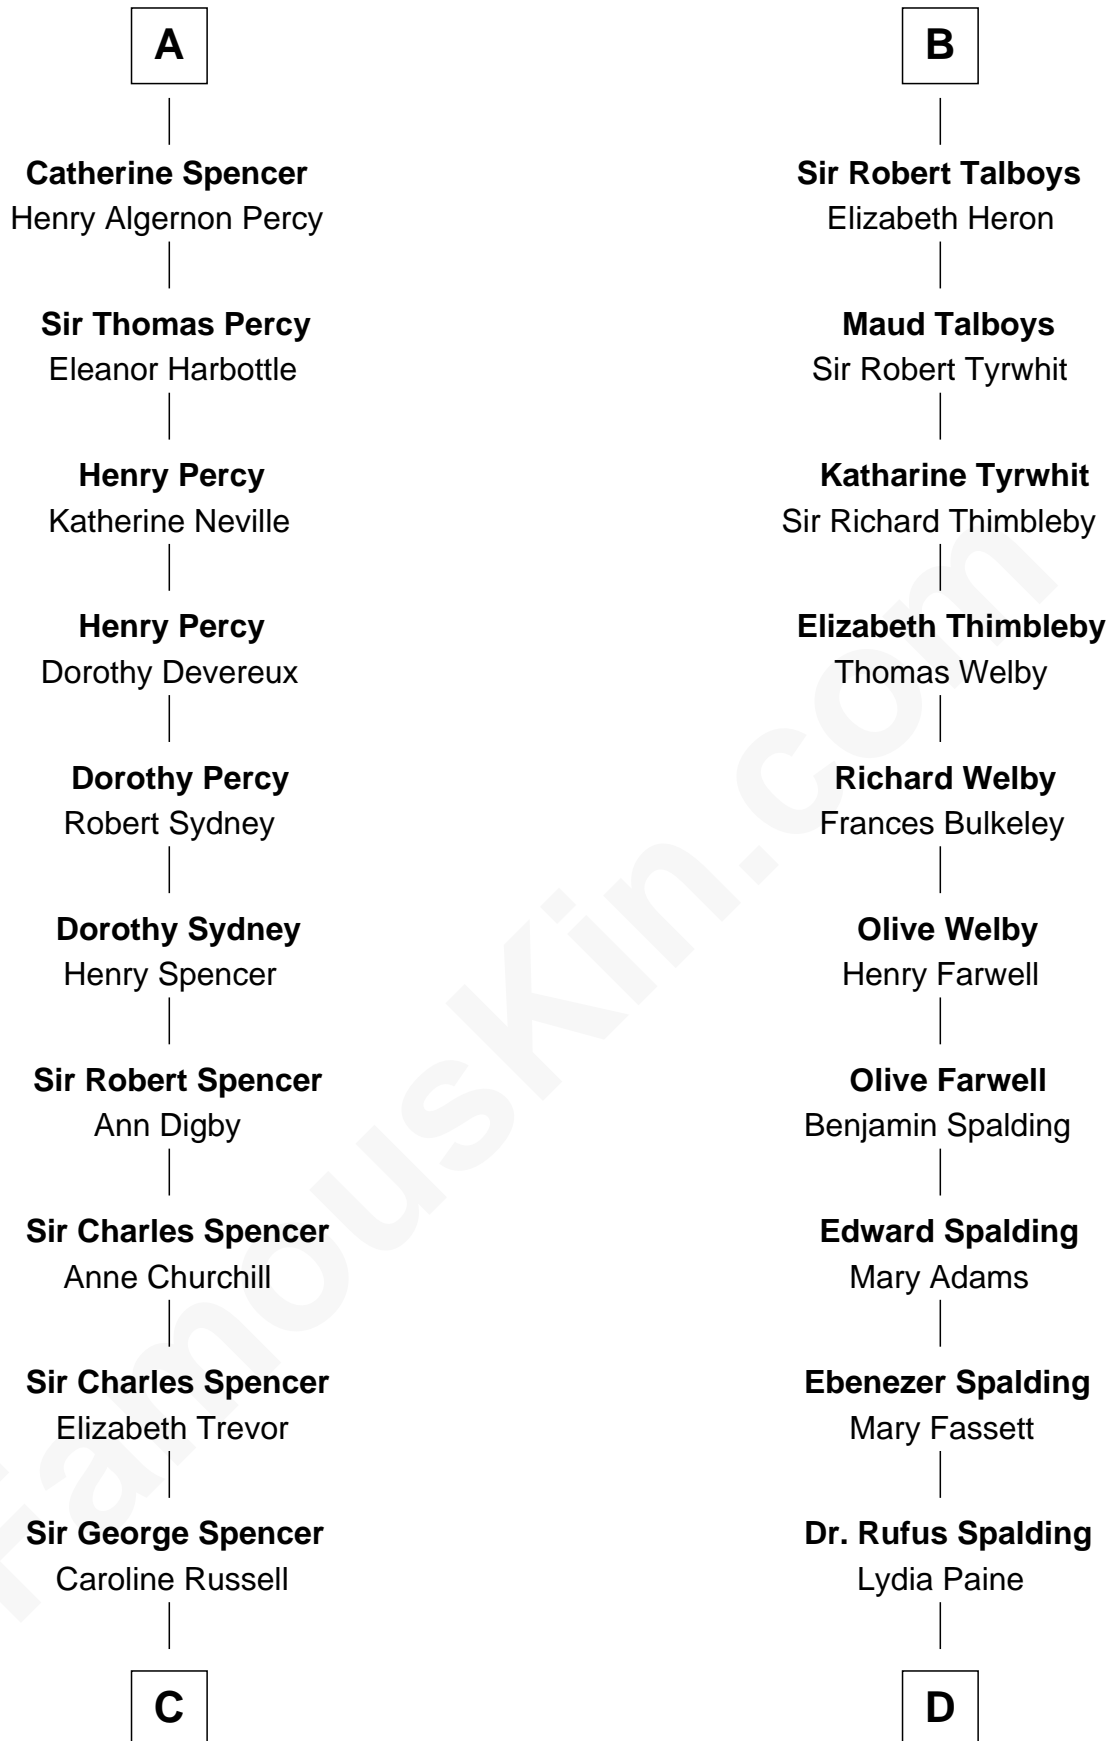

FamousKin.com

Relationship Chart of

Sir Winston Churchill

Prime Minister of the United Kingdom

19th cousin 2 times removed of

William Rufus Day

36th U.S. Secretary of State

Sir Roger la Zouche

Sir Alan la Zouche

Eleanor de Segrave

Maude la Zouche

Sir Robert de Holland

Elizabeth de Holland

Sir Henry FitzRoger

John FitzRoger

Alice - - - - -

Elizabeth FitzRoger

Sir John Bonville

Sir William Bonville

Margaret Grey

Elizabeth Bonville

William Talboys

B

C

George Spencer
Susan Stewart

Sir George Spencer-Churchill
Jane Stewart

Sir John Winston Spencer-Churchill
Frances Anne Emily Vane

Randolph Henry Spencer-Churchill
Jeanette Jerome

Sir Winston Churchill
Prime Minister of the United Kingdom