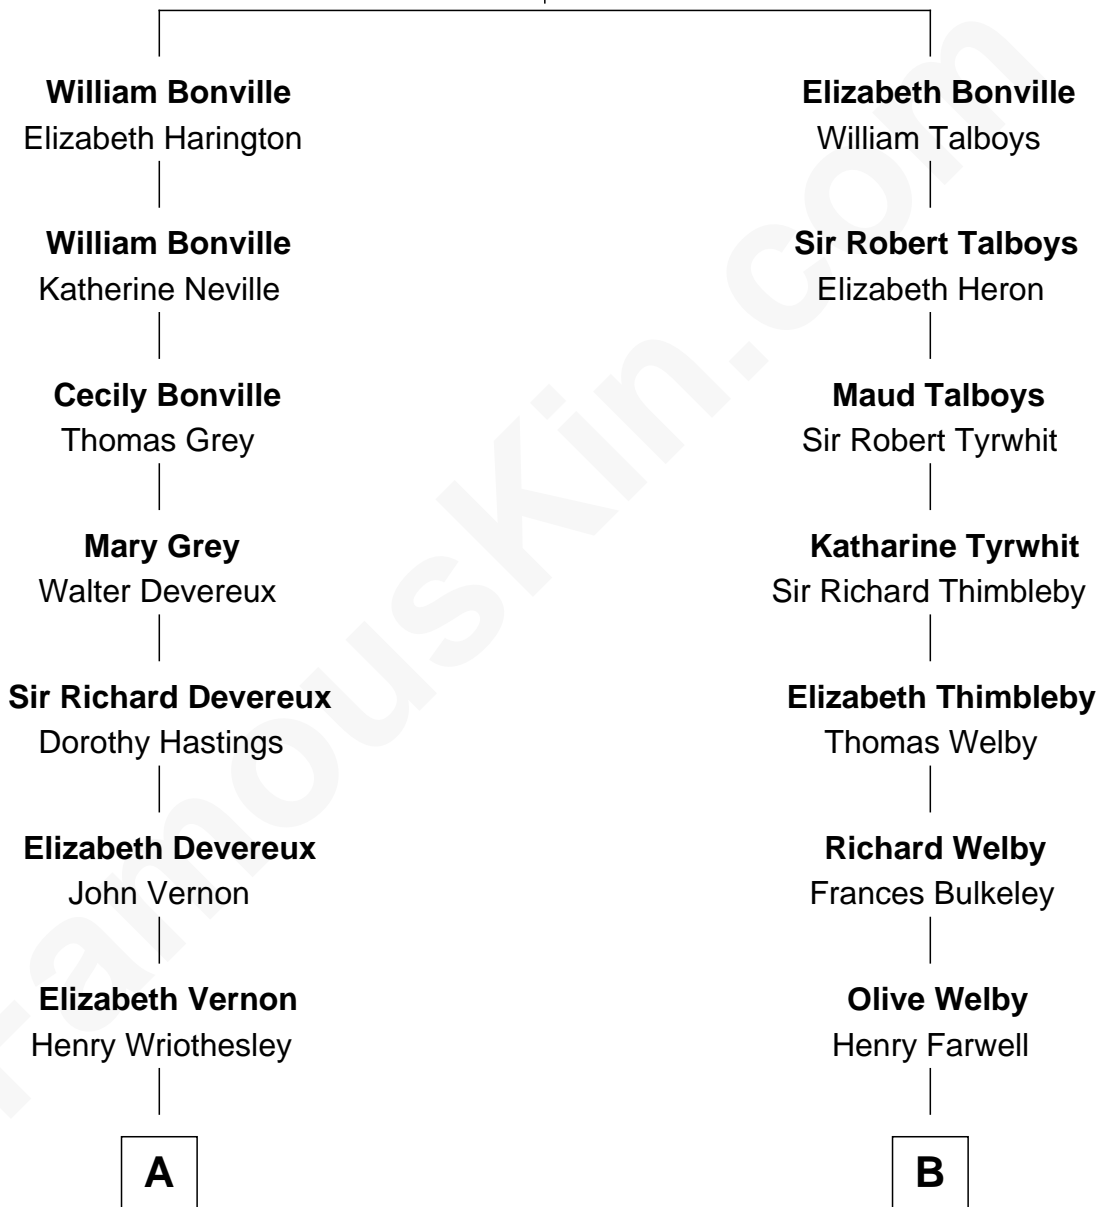

FamousKin.com

Relationship Chart of

Sir Winston Churchill

Prime Minister of the United Kingdom

13th cousin 3 times removed of

William Rufus Day

36th U.S. Secretary of State

Sir William Bonville

Margaret Grey

A

Thomas Wriothesley
Rachel Massüe de Ruvigny

Rachel Wriothesley
William Russell

Sir Wriothesley Russell
Elizabeth Howland

John Russell
Gertrude Leveson-Gower

Caroline Russell
Sir George Spencer

George Spencer
Susan Stewart

Sir George Spencer-Churchill
Jane Stewart

Sir John Winston Spencer-Churchill
Frances Anne Emily Vane

Randolph Henry Spencer-Churchill
Jeanette Jerome

Sir Winston Churchill
Prime Minister of the United Kingdom