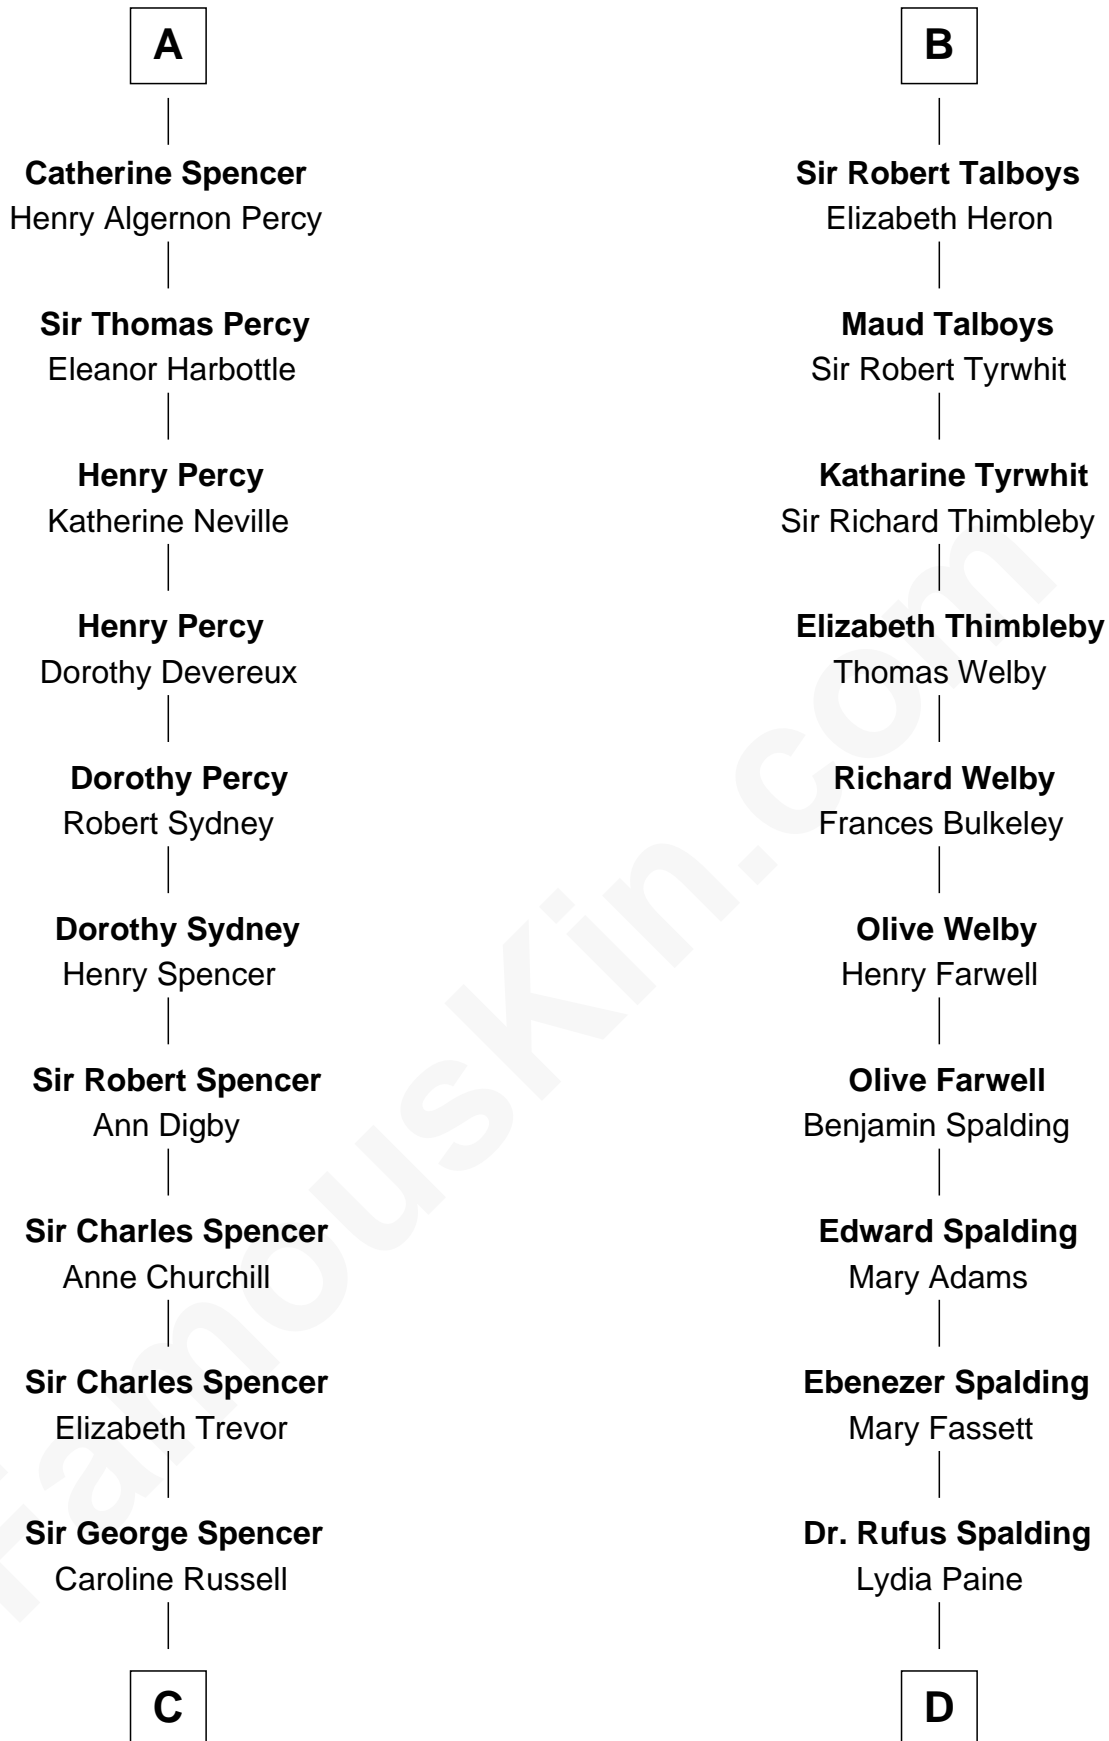

FamousKin.com

Relationship Chart of

Sir Winston Churchill

Prime Minister of the United Kingdom

19th cousin 2 times removed of

William Rufus Day

36th U.S. Secretary of State

Nicholas de Segrave

C

George Spencer
Susan Stewart

Sir George Spencer-Churchill
Jane Stewart

Sir John Winston Spencer-Churchill
Frances Anne Emily Vane

Randolph Henry Spencer-Churchill
Jeanette Jerome

Sir Winston Churchill
Prime Minister of the United Kingdom