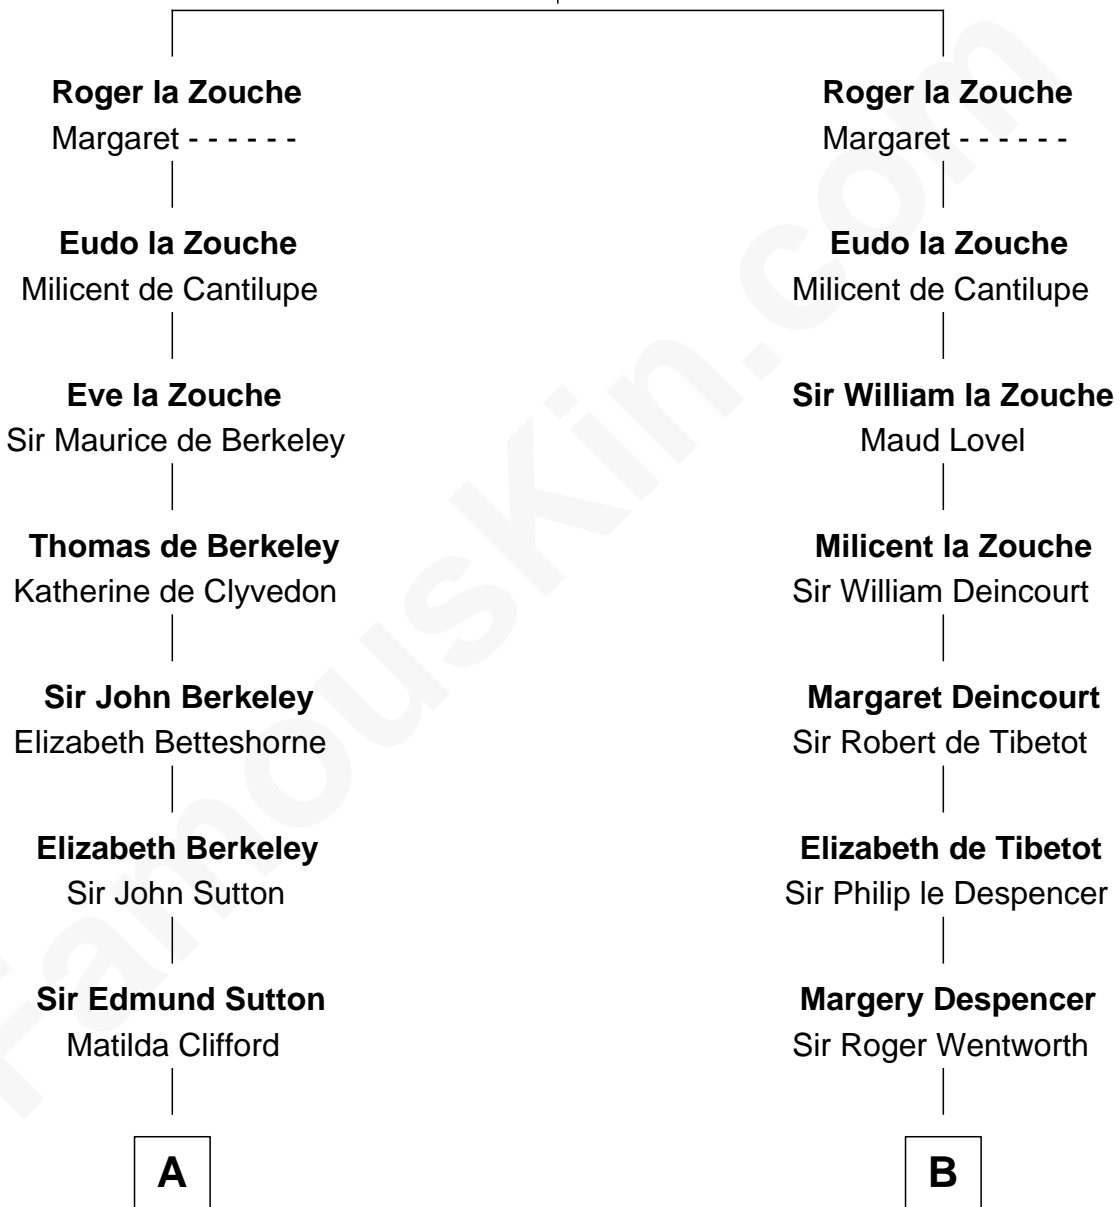

FamousKin.com

Relationship Chart of

Sir Winston Churchill

Prime Minister of the United Kingdom

20th cousin of

William Rufus Day

36th U.S. Secretary of State

Alan la Zouche
Alice de Belmeis

C

Jane Stewart
Sir George Spencer-Churchill

Sir John Winston Spencer-Churchill
Frances Anne Emily Vane

Randolph Henry Spencer-Churchill
Jeanette Jerome

Sir Winston Churchill
Prime Minister of the United Kingdom