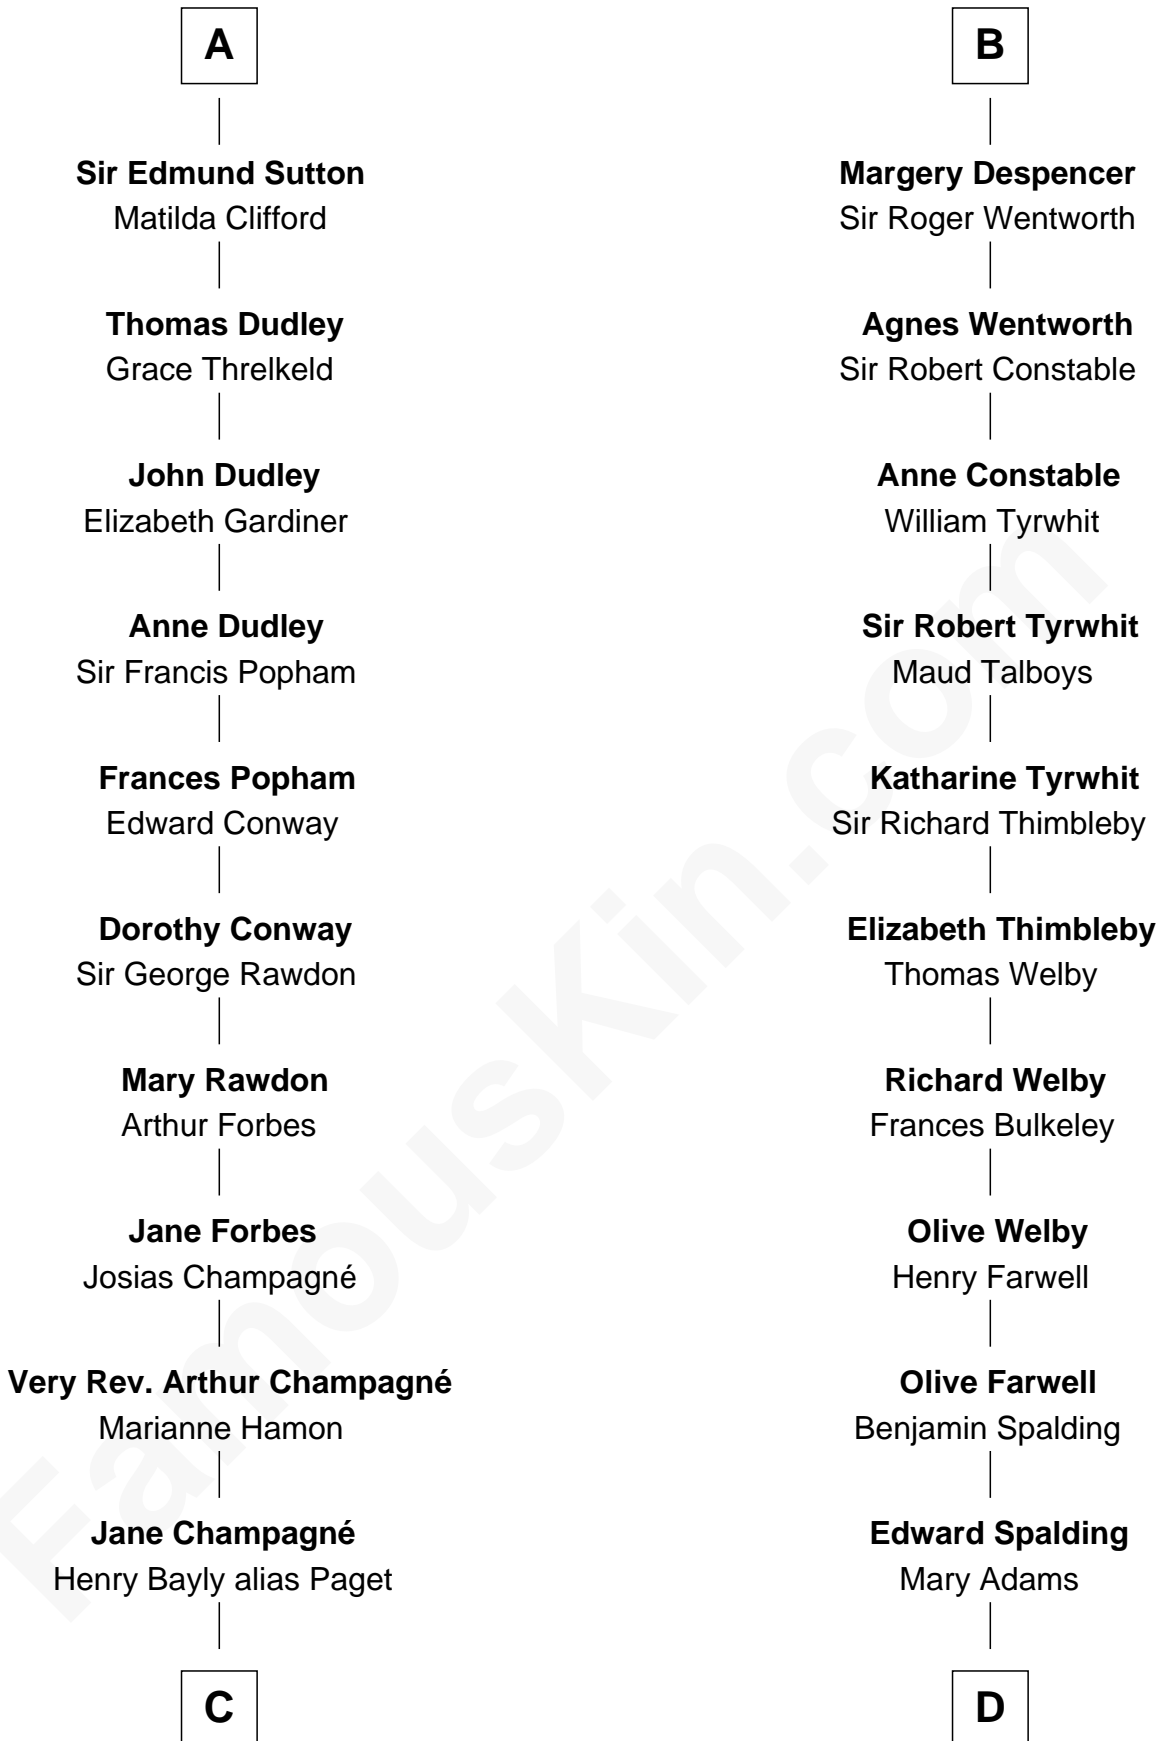

FamousKin.com

Relationship Chart of

Sir Winston Churchill

Prime Minister of the United Kingdom

21st cousin of

William Rufus Day

36th U.S. Secretary of State

Reginald de Braiose

C

Jane Paget
George Stewart

Jane Stewart
Sir George Spencer-Churchill

Sir John Winston Spencer-Churchill
Frances Anne Emily Vane

Randolph Henry Spencer-Churchill
Jeanette Jerome

Sir Winston Churchill
Prime Minister of the United Kingdom