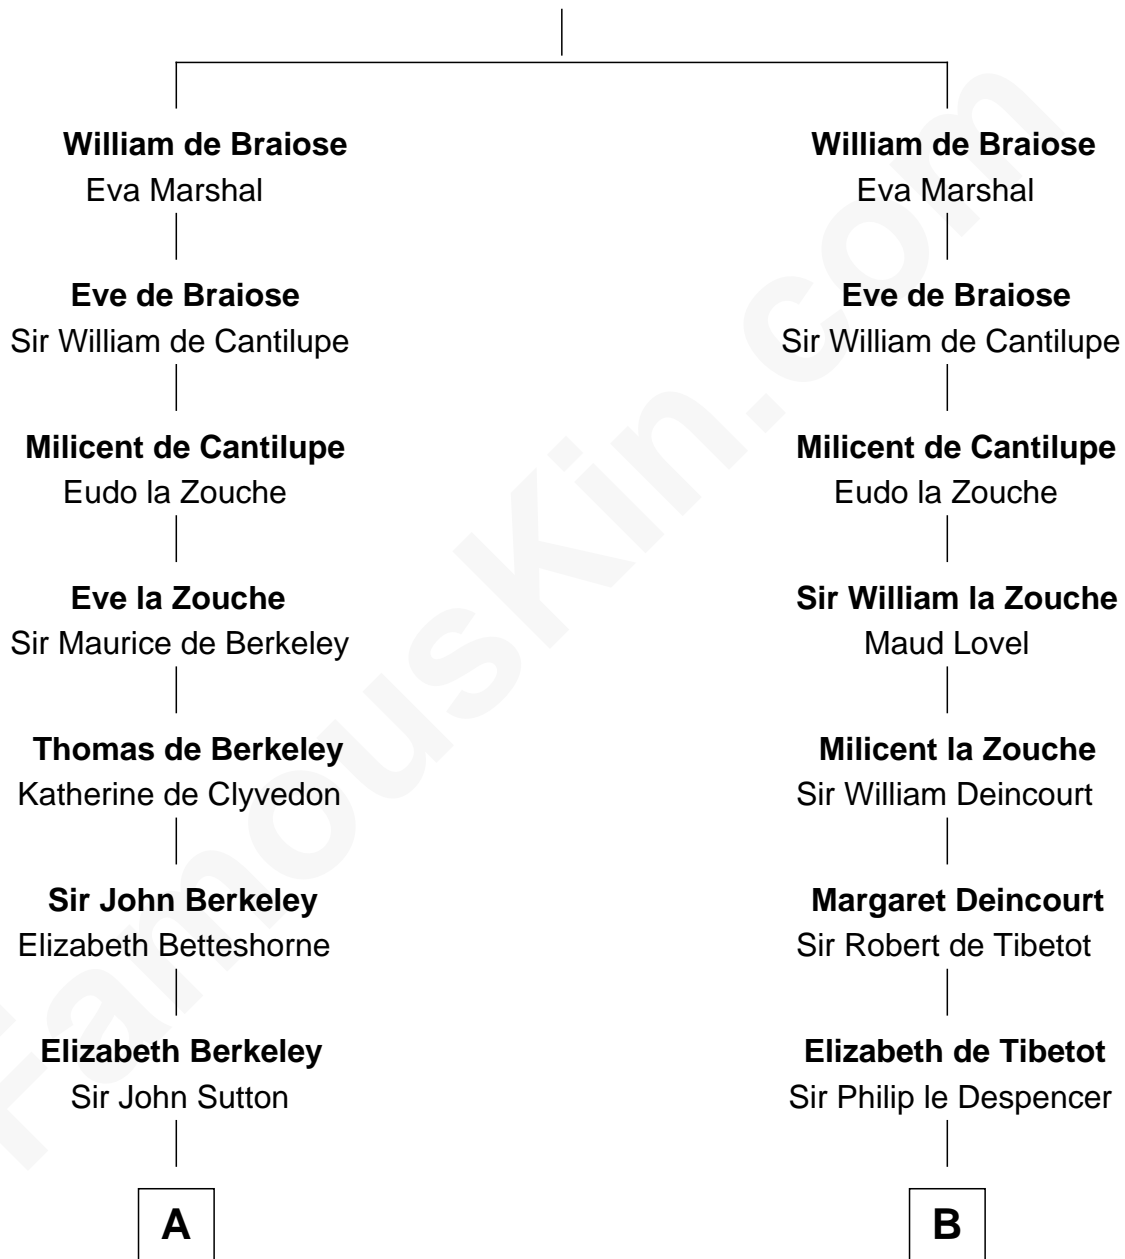

FamousKin.com

Relationship Chart of

Sir Winston Churchill

Prime Minister of the United Kingdom

21st cousin of

William Rufus Day

36th U.S. Secretary of State

Reginald de Braiose

C

Jane Paget
George Stewart

Jane Stewart
Sir George Spencer-Churchill

Sir John Winston Spencer-Churchill
Frances Anne Emily Vane

Randolph Henry Spencer-Churchill
Jeanette Jerome

Sir Winston Churchill
Prime Minister of the United Kingdom