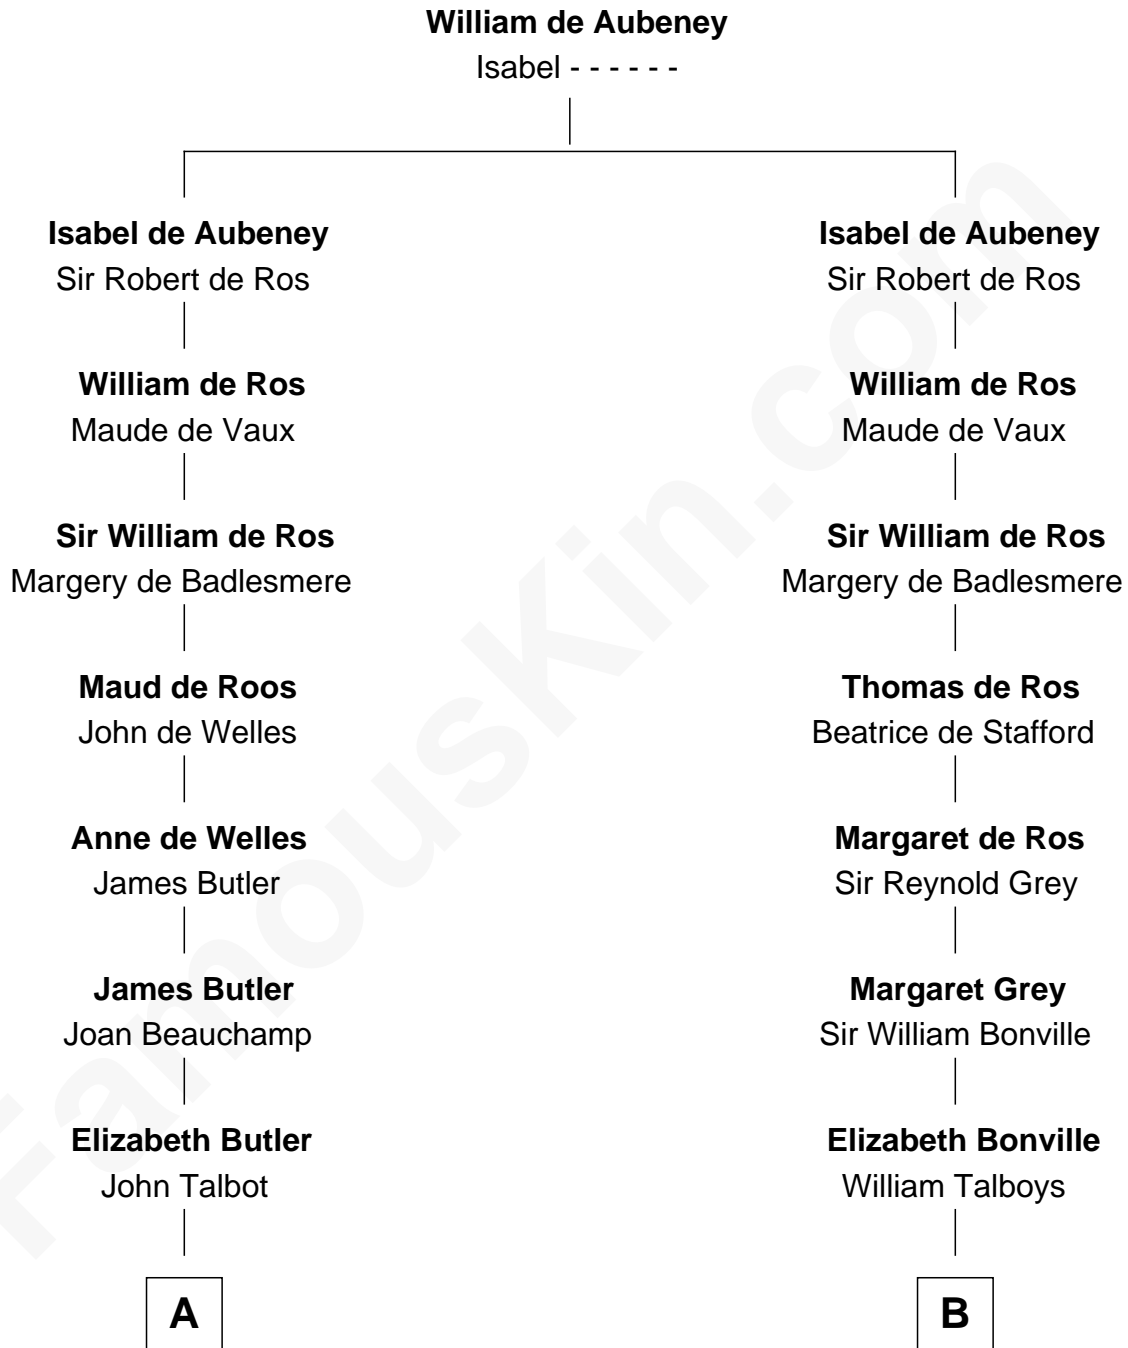

FamousKin.com

Relationship Chart of

Sir Winston Churchill

Prime Minister of the United Kingdom

19th cousin 2 times removed of

William Rufus Day

36th U.S. Secretary of State

C

George Spencer
Susan Stewart

Sir George Spencer-Churchill
Jane Stewart

Sir John Winston Spencer-Churchill
Frances Anne Emily Vane

Randolph Henry Spencer-Churchill
Jeanette Jerome

Sir Winston Churchill
Prime Minister of the United Kingdom