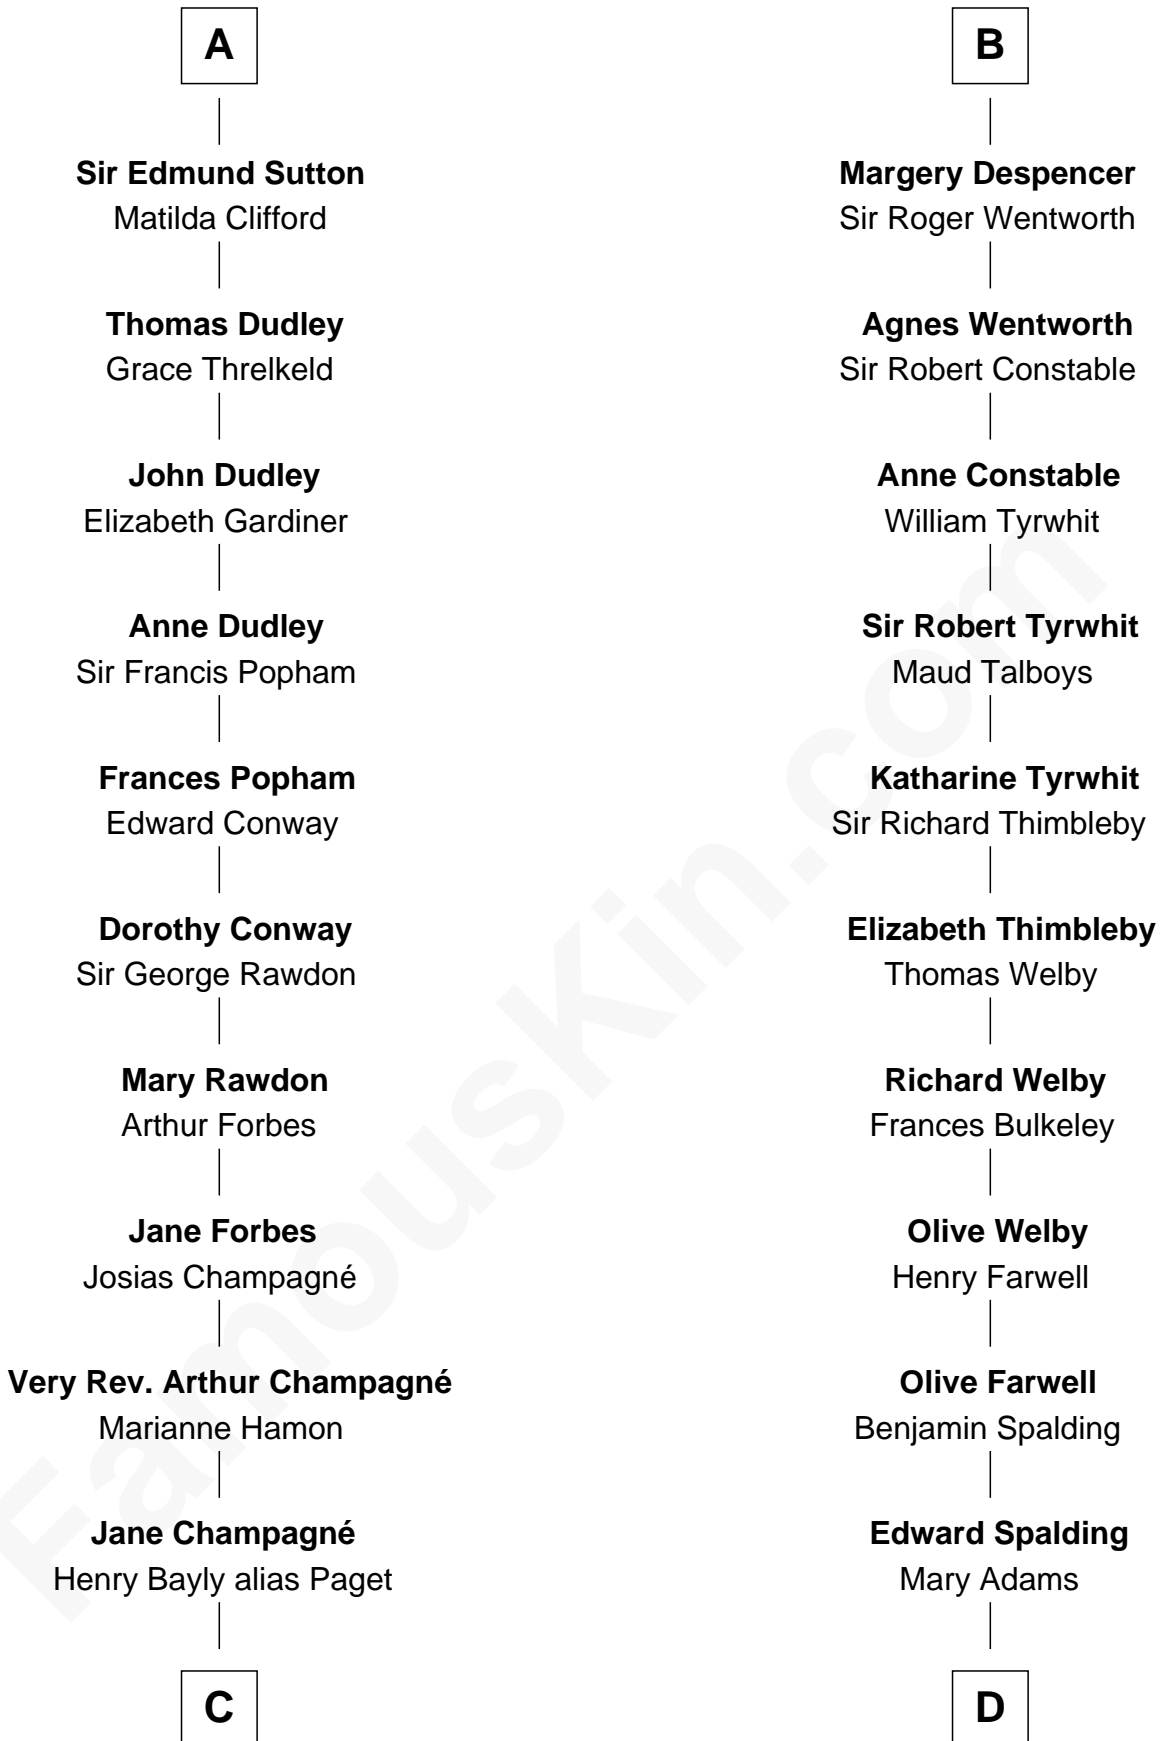

FamousKin.com

Relationship Chart of

Sir Winston Churchill

Prime Minister of the United Kingdom

21st cousin of

William Rufus Day

36th U.S. Secretary of State

Sir William Marshal

Isabel de Clare

C

Jane Paget
George Stewart

Jane Stewart
Sir George Spencer-Churchill

Sir John Winston Spencer-Churchill
Frances Anne Emily Vane

Randolph Henry Spencer-Churchill
Jeanette Jerome

Sir Winston Churchill
Prime Minister of the United Kingdom