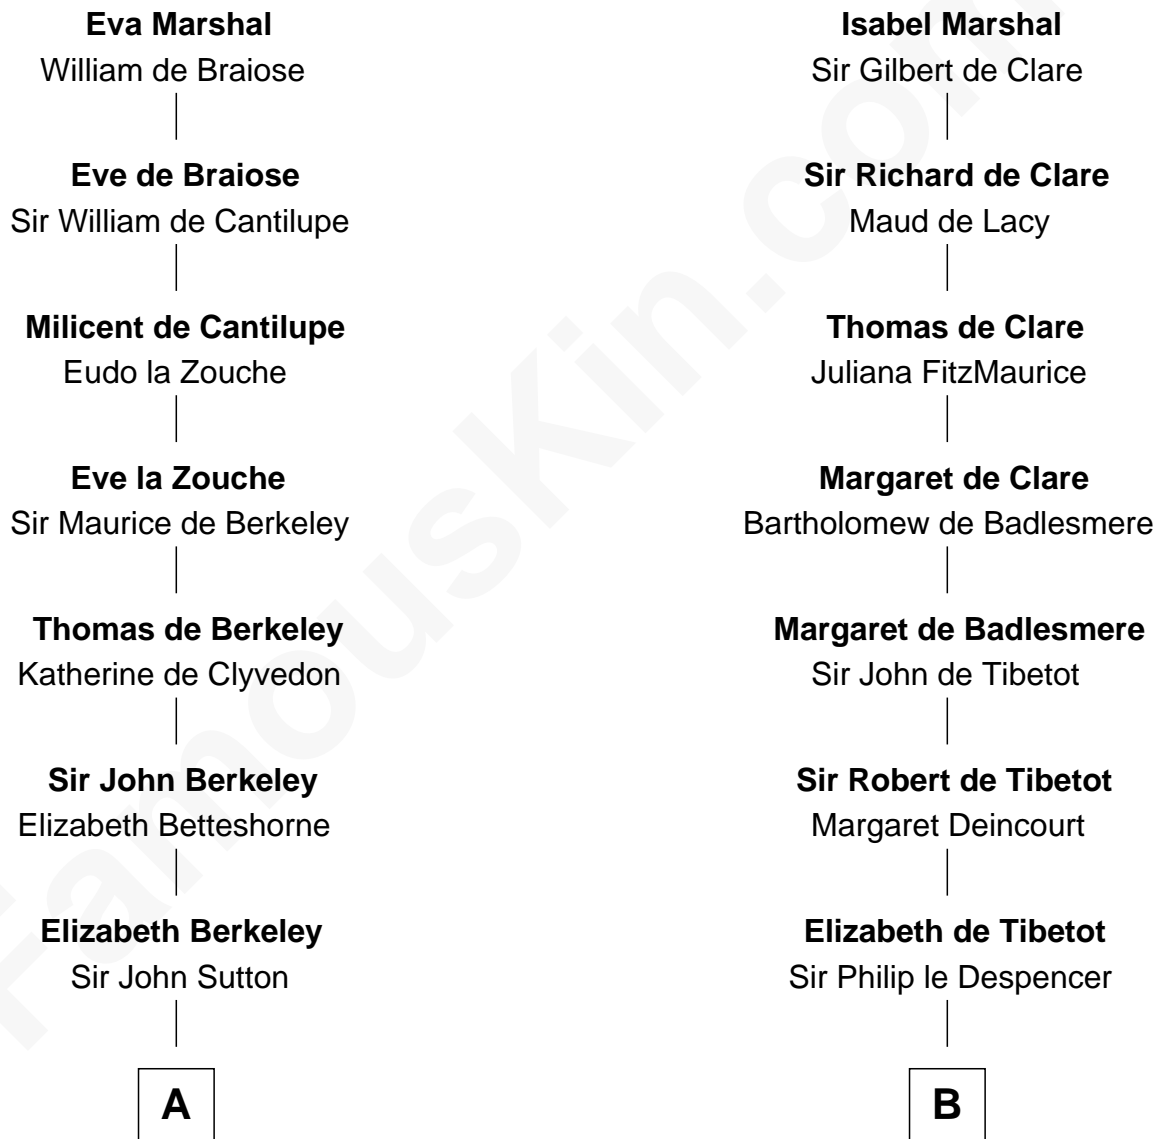

FamousKin.com

Relationship Chart of

Sir Winston Churchill

Prime Minister of the United Kingdom

21st cousin of

William Rufus Day

36th U.S. Secretary of State

Sir William Marshal

Isabel de Clare

C

Jane Paget
George Stewart

Jane Stewart
Sir George Spencer-Churchill

Sir John Winston Spencer-Churchill
Frances Anne Emily Vane

Randolph Henry Spencer-Churchill
Jeanette Jerome

Sir Winston Churchill
Prime Minister of the United Kingdom