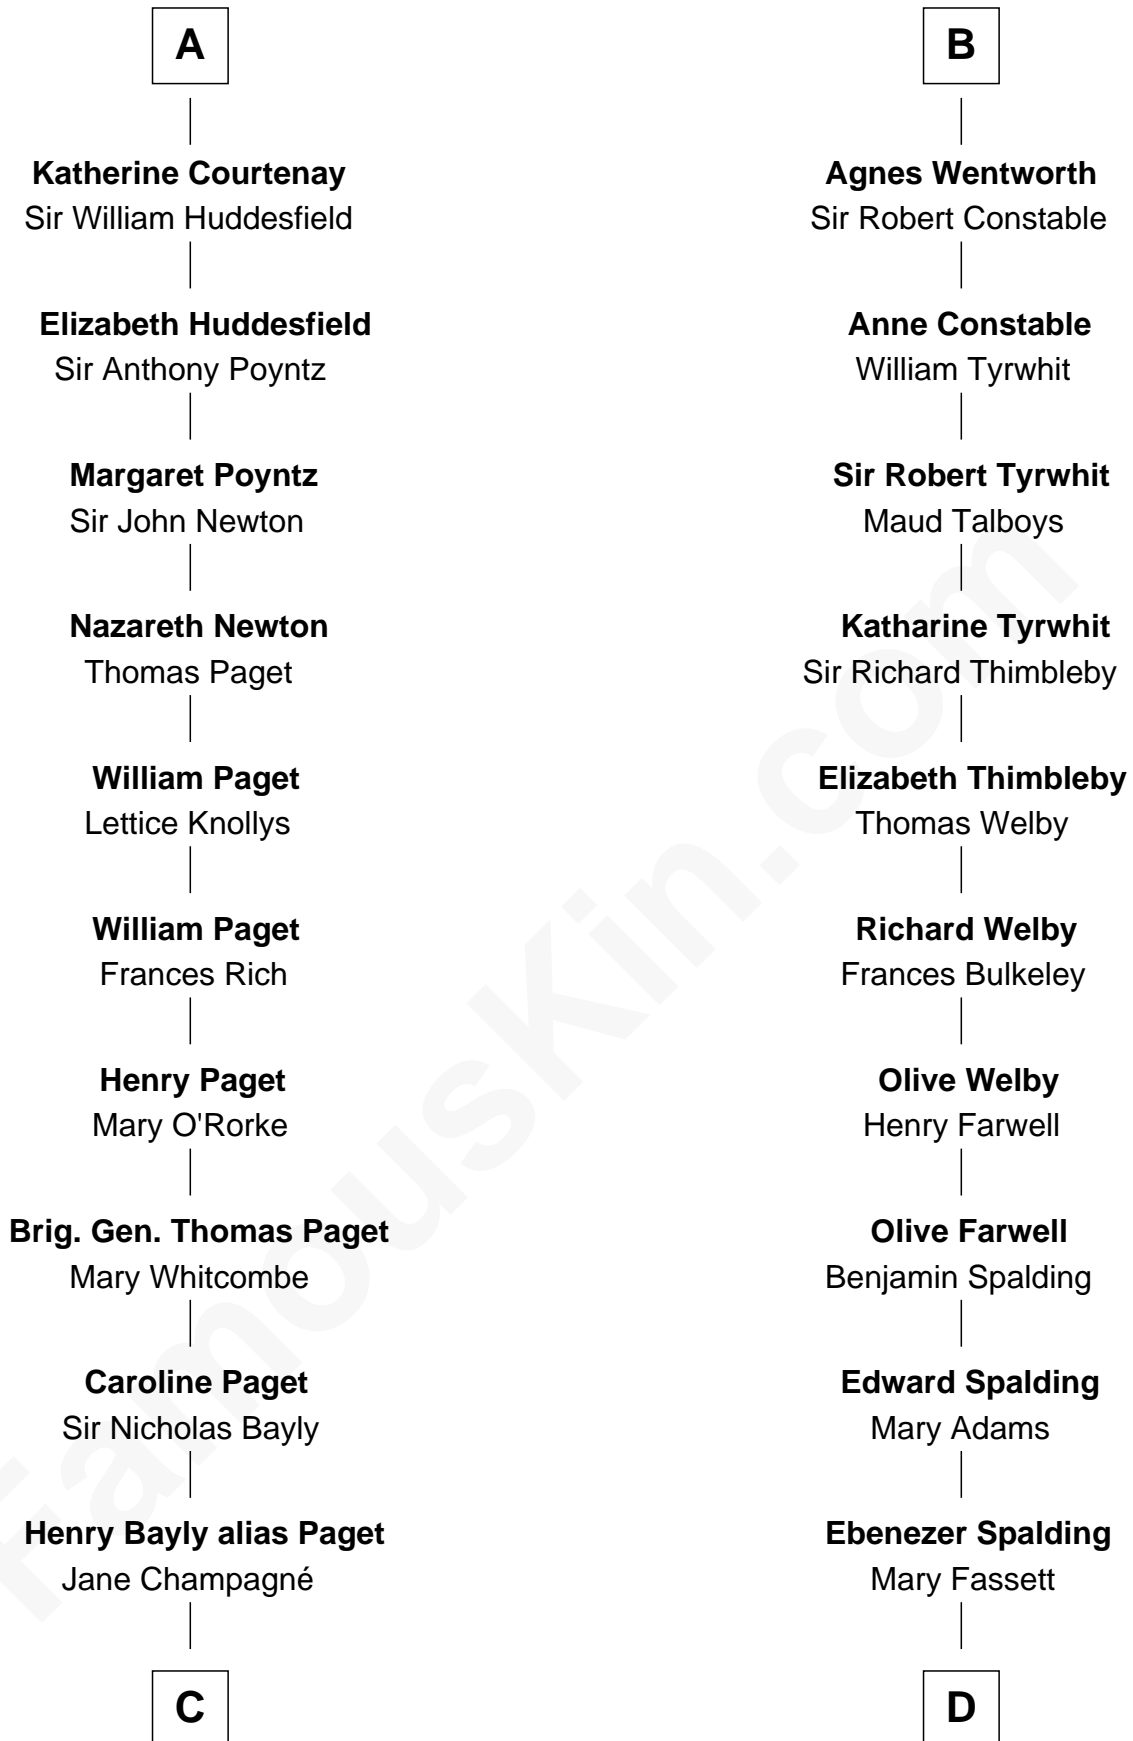

# FamousKin.com Relationship Chart of

**Sir Winston Churchill**

*Prime Minister of the United Kingdom*

20th cousin 1 time removed of

**William Rufus Day**

*36th U.S. Secretary of State*

**Sir Philip Basset**

-----

**C**

**Jane Paget**  
George Stewart

**Jane Stewart**  
Sir George Spencer-Churchill

**Sir John Winston Spencer-Churchill**  
Frances Anne Emily Vane

**Randolph Henry Spencer-Churchill**  
Jeanette Jerome

**Sir Winston Churchill**  
*Prime Minister of the United Kingdom*

**D**

**Dr. Rufus Spalding**  
Lydia Paine

**Rufus Paine Spalding**  
Lucretia A. Swift

**Emily Swift Spalding**  
Luther Day

**William Rufus Day**  
*36th U.S. Secretary of State*