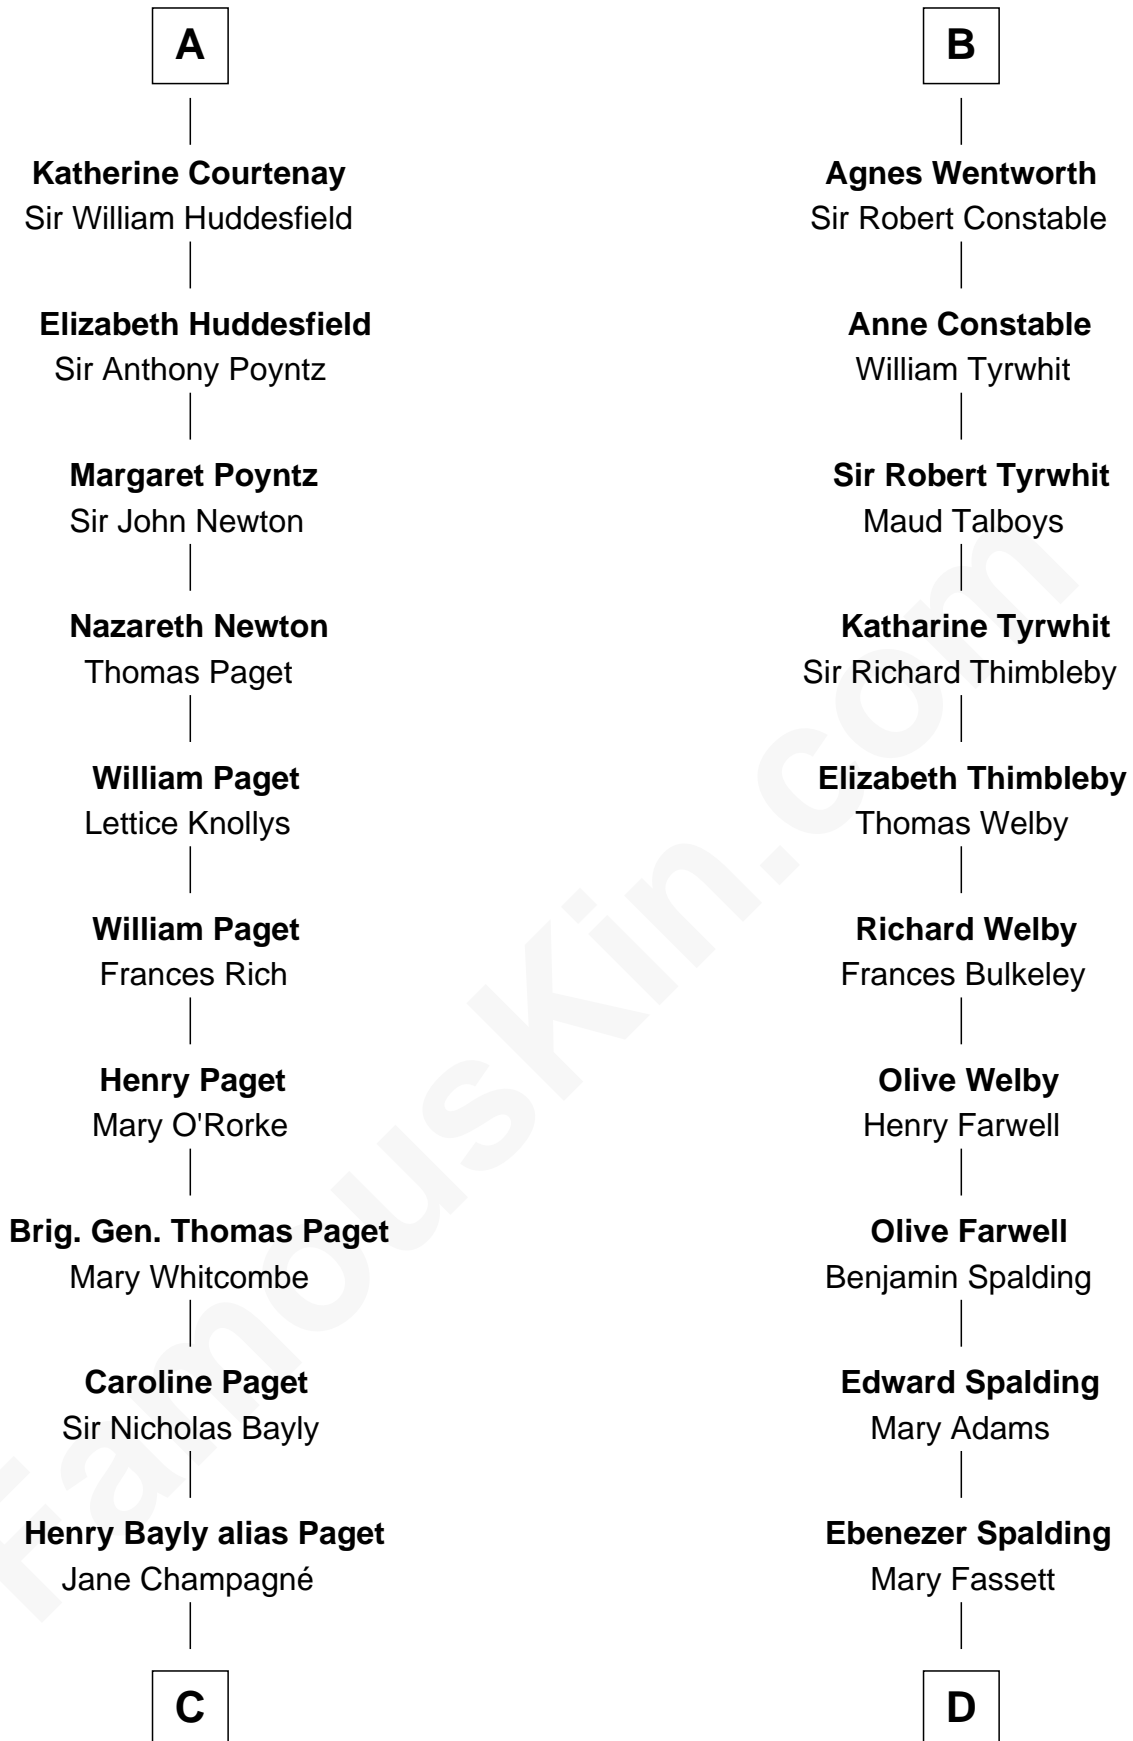

FamousKin.com Relationship Chart of

Sir Winston Churchill

Prime Minister of the United Kingdom

20th cousin 1 time removed of

William Rufus Day

36th U.S. Secretary of State

Sir Hugh le Despencer

C

Jane Paget
George Stewart

Jane Stewart
Sir George Spencer-Churchill

Sir John Winston Spencer-Churchill
Frances Anne Emily Vane

Randolph Henry Spencer-Churchill
Jeanette Jerome

Sir Winston Churchill
Prime Minister of the United Kingdom