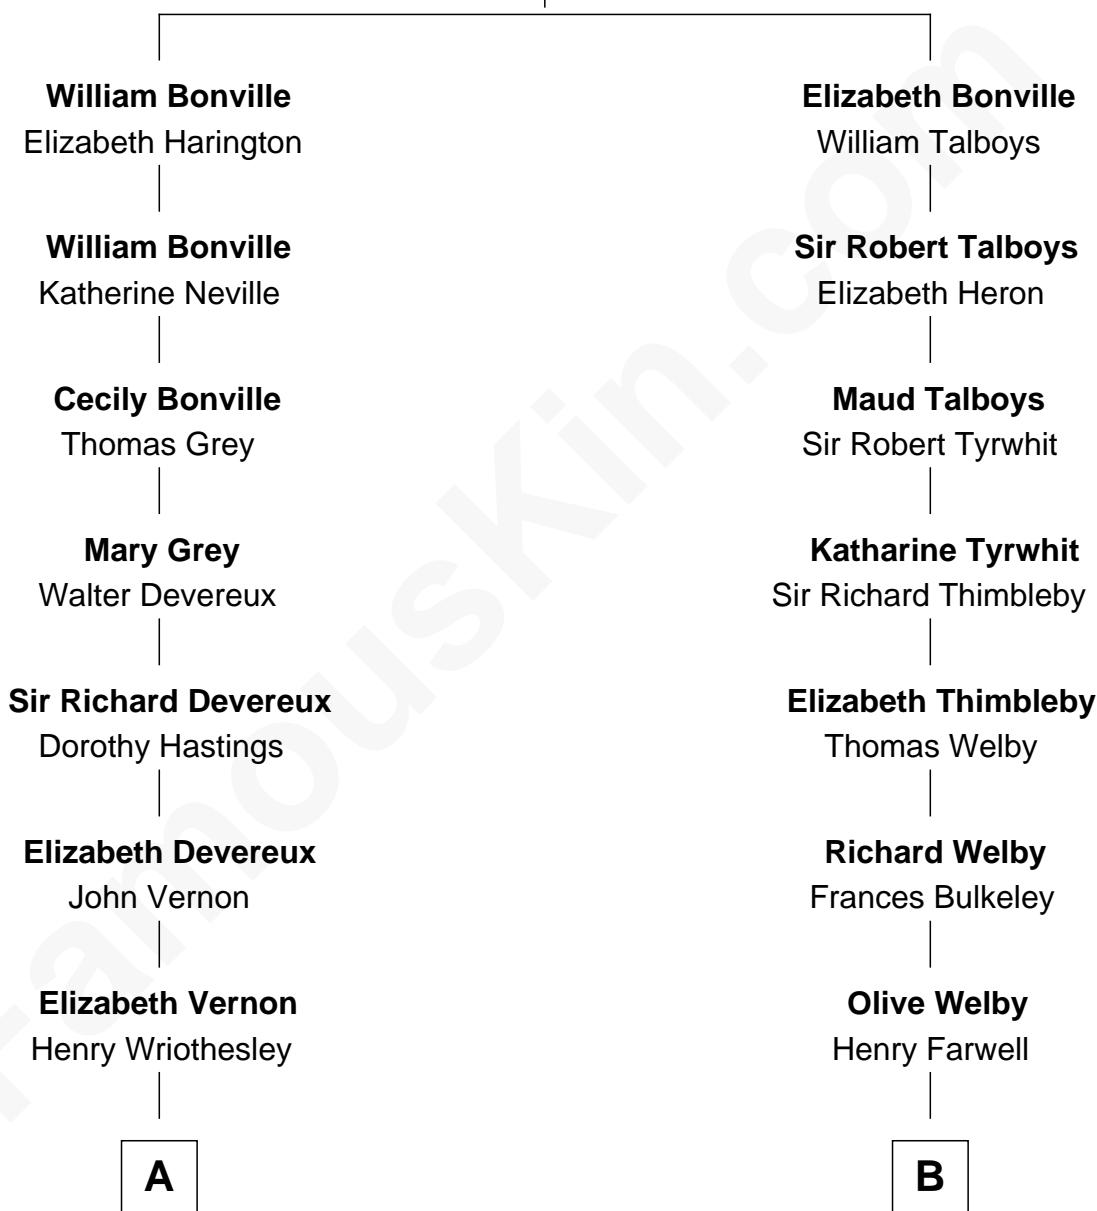

## Relationship Chart of Sir Winston Churchill

*Prime Minister of the United Kingdom*

16th cousin 1 time removed of

**Anna Gunn**

*TV and Movie Actress*

**Sir William Bonville**

Margaret Grey

**A**

**Thomas Wriothesley**  
Rachel Massüe de Ruvigny

**Rachel Wriothesley**  
William Russell

**Sir Wriothesley Russell**  
Elizabeth Howland

**John Russell**  
Gertrude Leveson-Gower

**Caroline Russell**  
Sir George Spencer