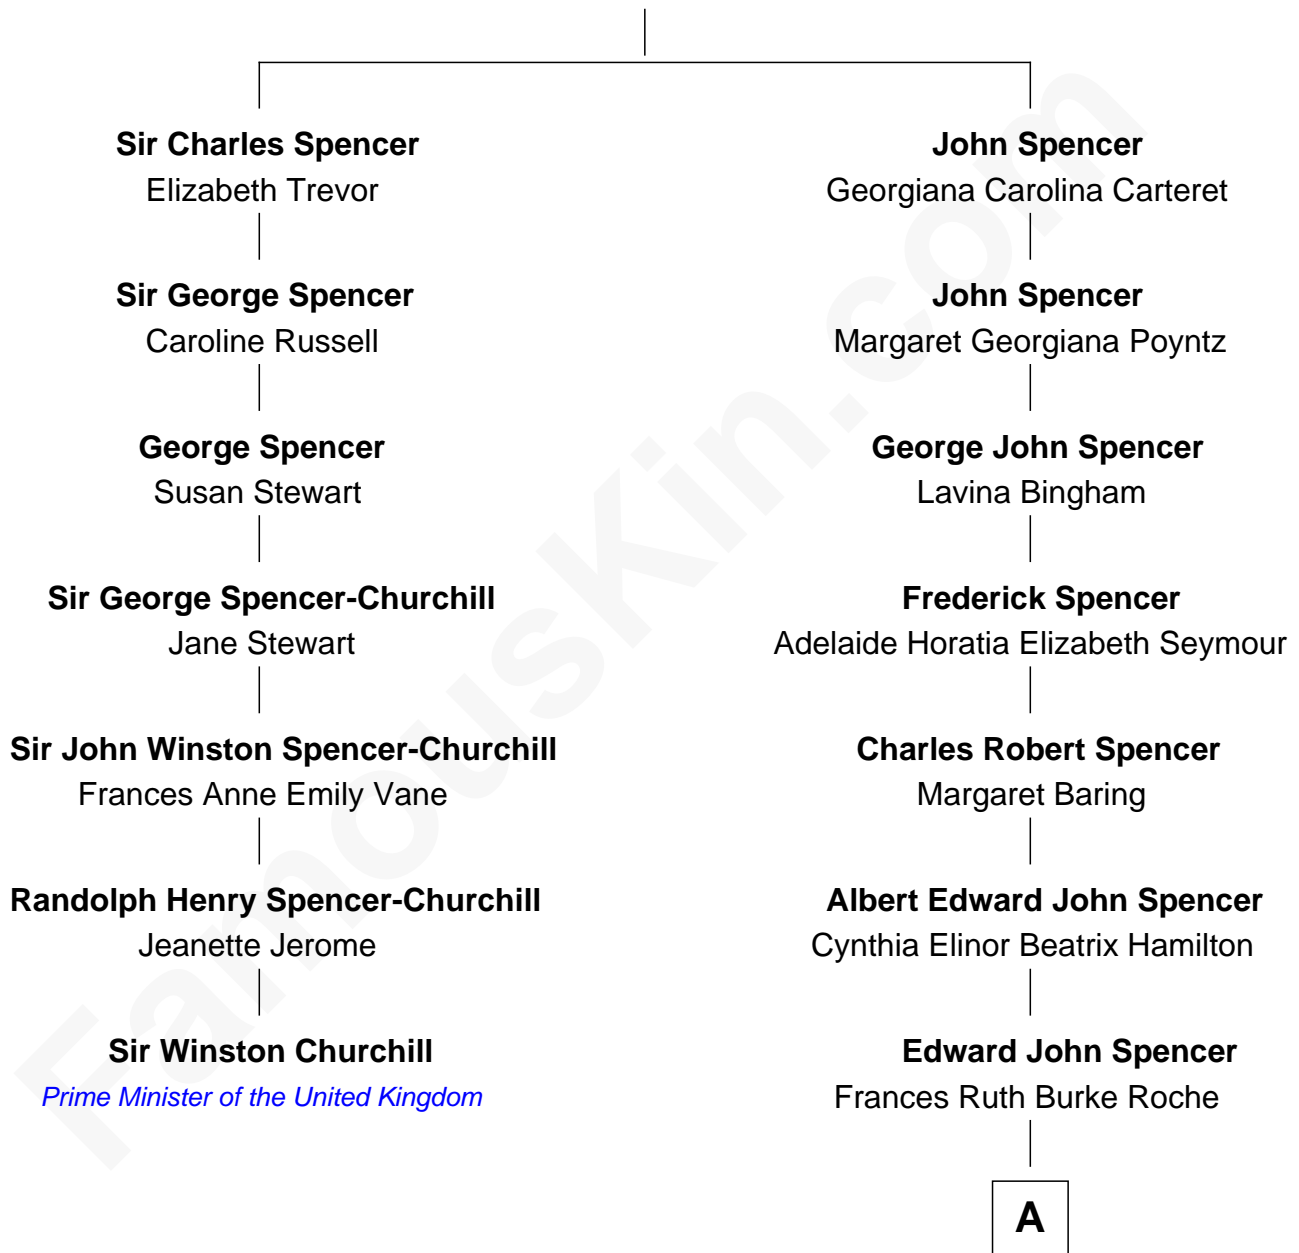

FamousKin.com

Relationship Chart of

Sir Winston Churchill

Prime Minister of the United Kingdom

6th cousin 2 times removed of

Prince Harry
Duke of Sussex

Sir Charles Spencer
Anne Churchill

A

Princess Diana Frances Spencer
Charles III, King of the United Kingdom

Prince Harry
Duke of Sussex

FamousKin.com