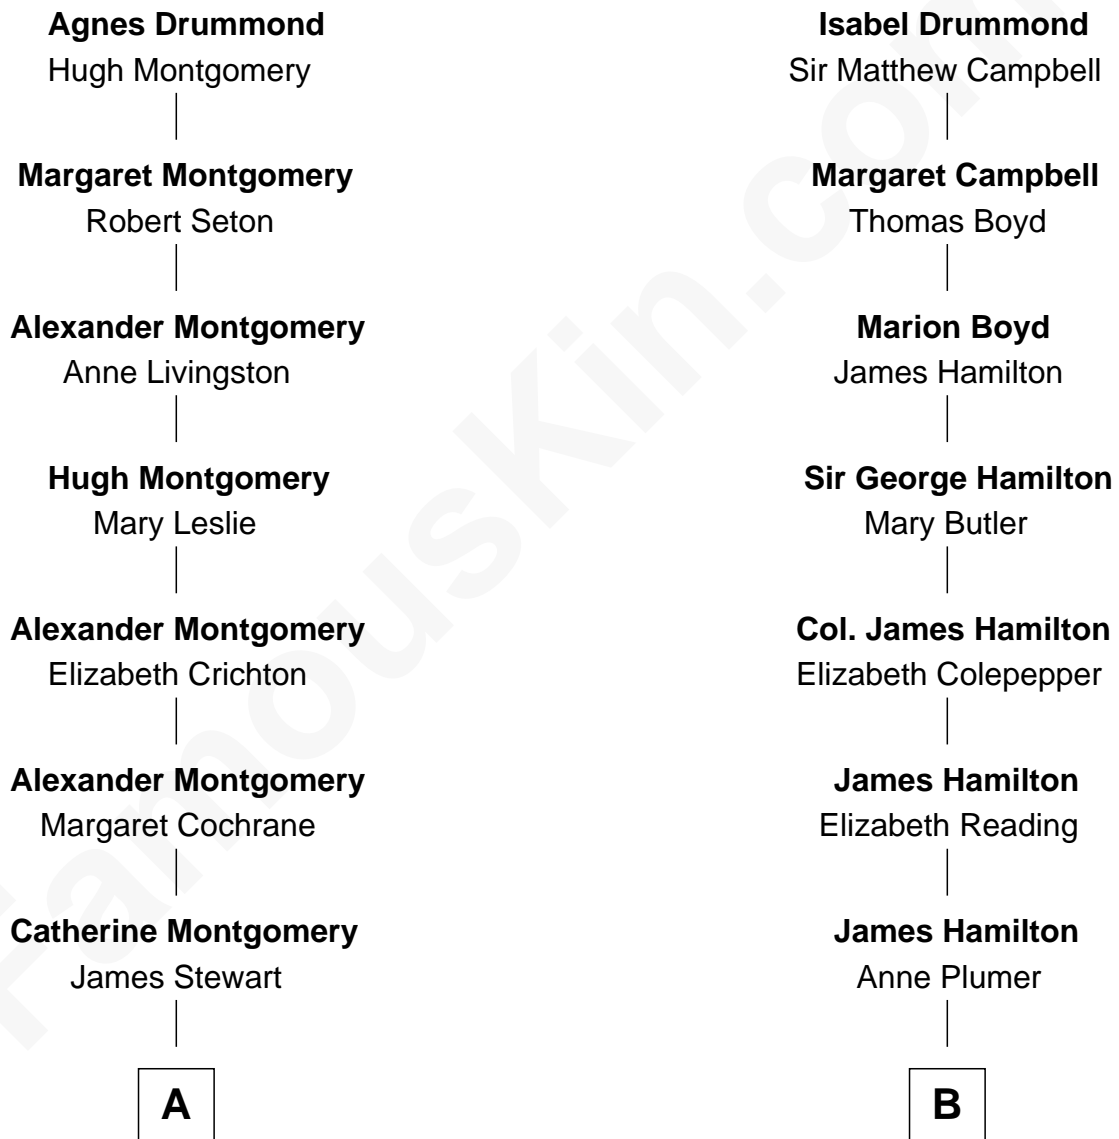

## Relationship Chart of

### Sir Winston Churchill

*Prime Minister of the United Kingdom*

13th cousin 3 times removed of

**Prince Harry**  
*Duke of Sussex*

**Sir John Drummond**  
Margaret Stewart

**A**

**Alexander Stewart**  
Catherine Cochrane

**Sir John Stewart**  
Anne Dashwood

**Susan Stewart**  
George Spencer

**Sir George Spencer-Churchill**  
Jane Stewart

**Sir John Winston Spencer-Churchill**  
Frances Anne Emily Vane

**Randolph Henry Spencer-Churchill**  
Jeanette Jerome