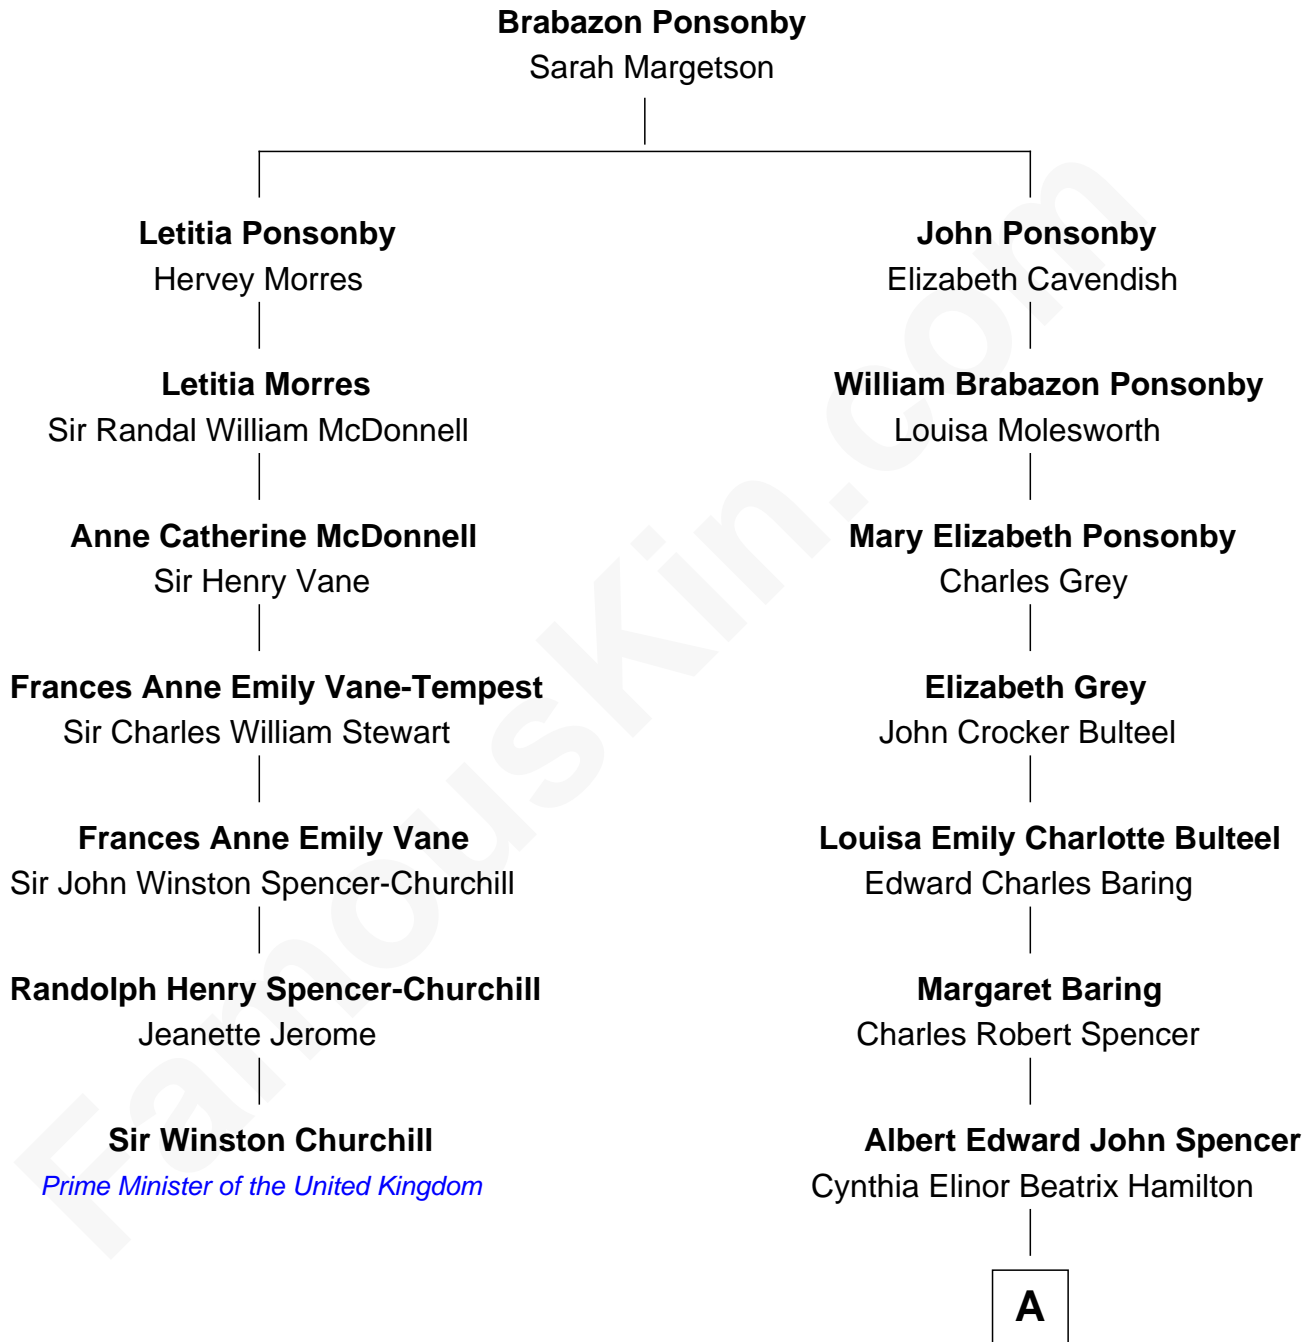

# FamousKin.com

## Relationship Chart of

### Sir Winston Churchill

*Prime Minister of the United Kingdom*

6th cousin 3 times removed of

**Prince Harry**  
*Duke of Sussex*

A

**Edward John Spencer**  
Frances Ruth Burke Roche

**Princess Diana Frances Spencer**  
Charles III, King of the United Kingdom