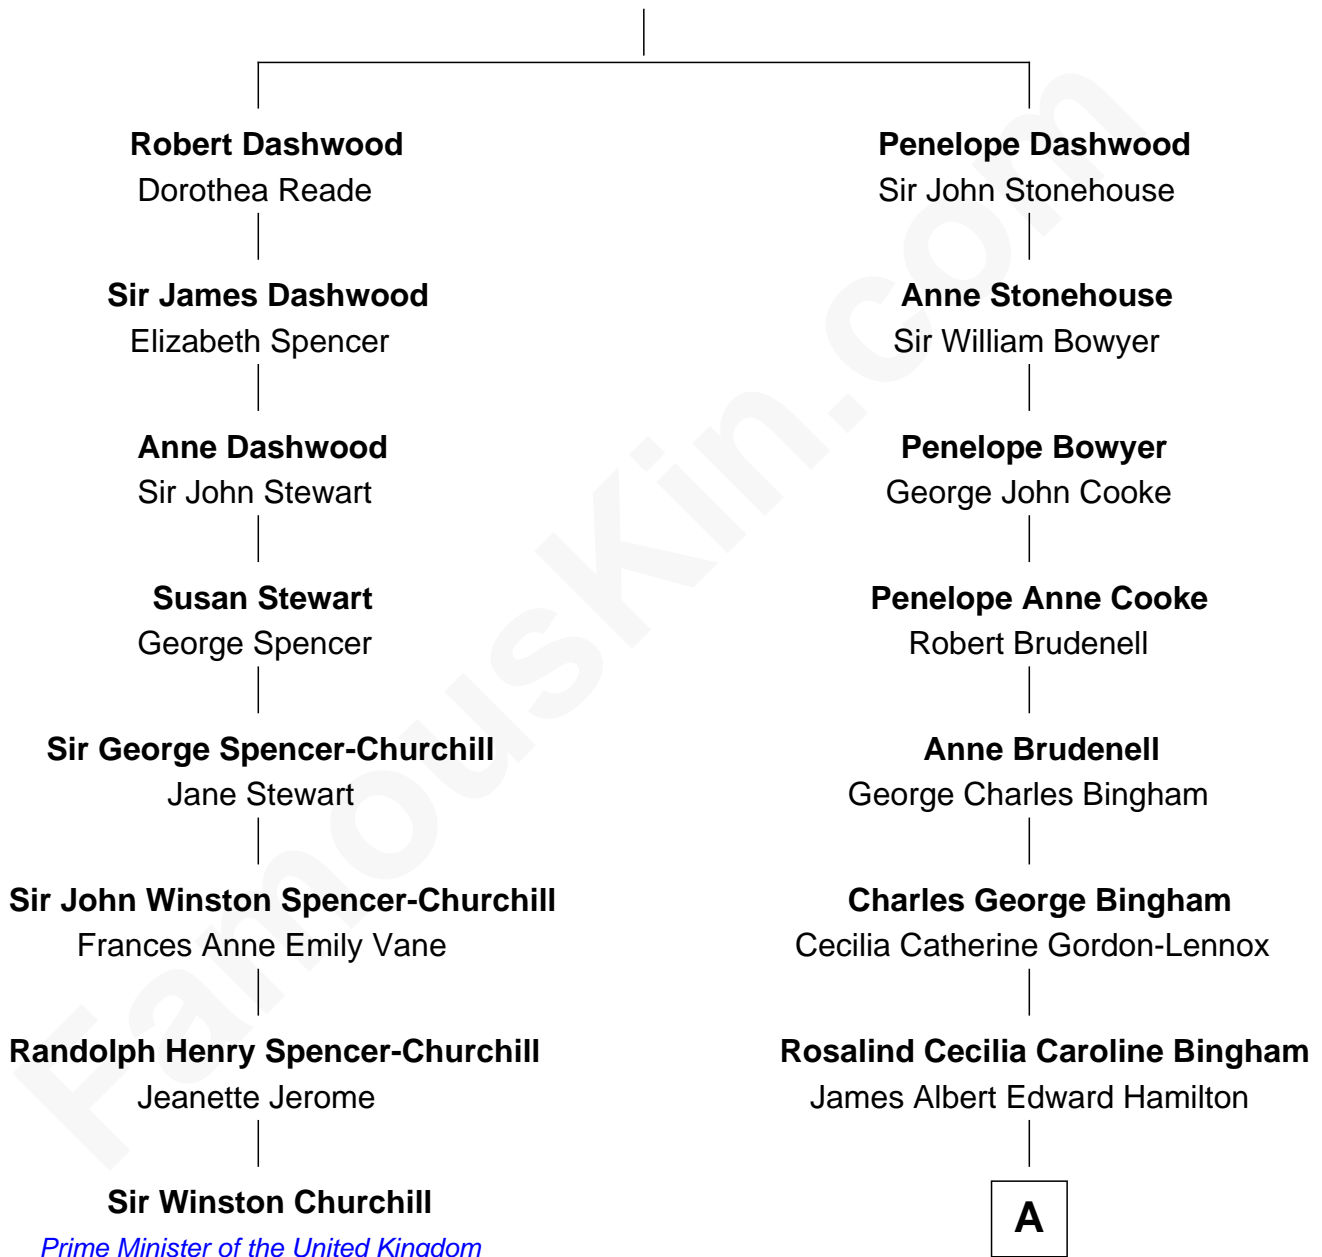

## Relationship Chart of

### Sir Winston Churchill

*Prime Minister of the United Kingdom*

7th cousin 3 times removed of

**Prince Harry**  
*Duke of Sussex*

**Sir Robert Dashwood**  
Penelope Chamberlayne

**A**

—  
**Cynthia Elinor Beatrix Hamilton**

Albert Edward John Spencer

—  
**Edward John Spencer**

Frances Ruth Burke Roche

—  
**Princess Diana Frances Spencer**

Charles III, King of the United Kingdom

—  
**Prince Harry**

*Duke of Sussex*

FamousKin.com