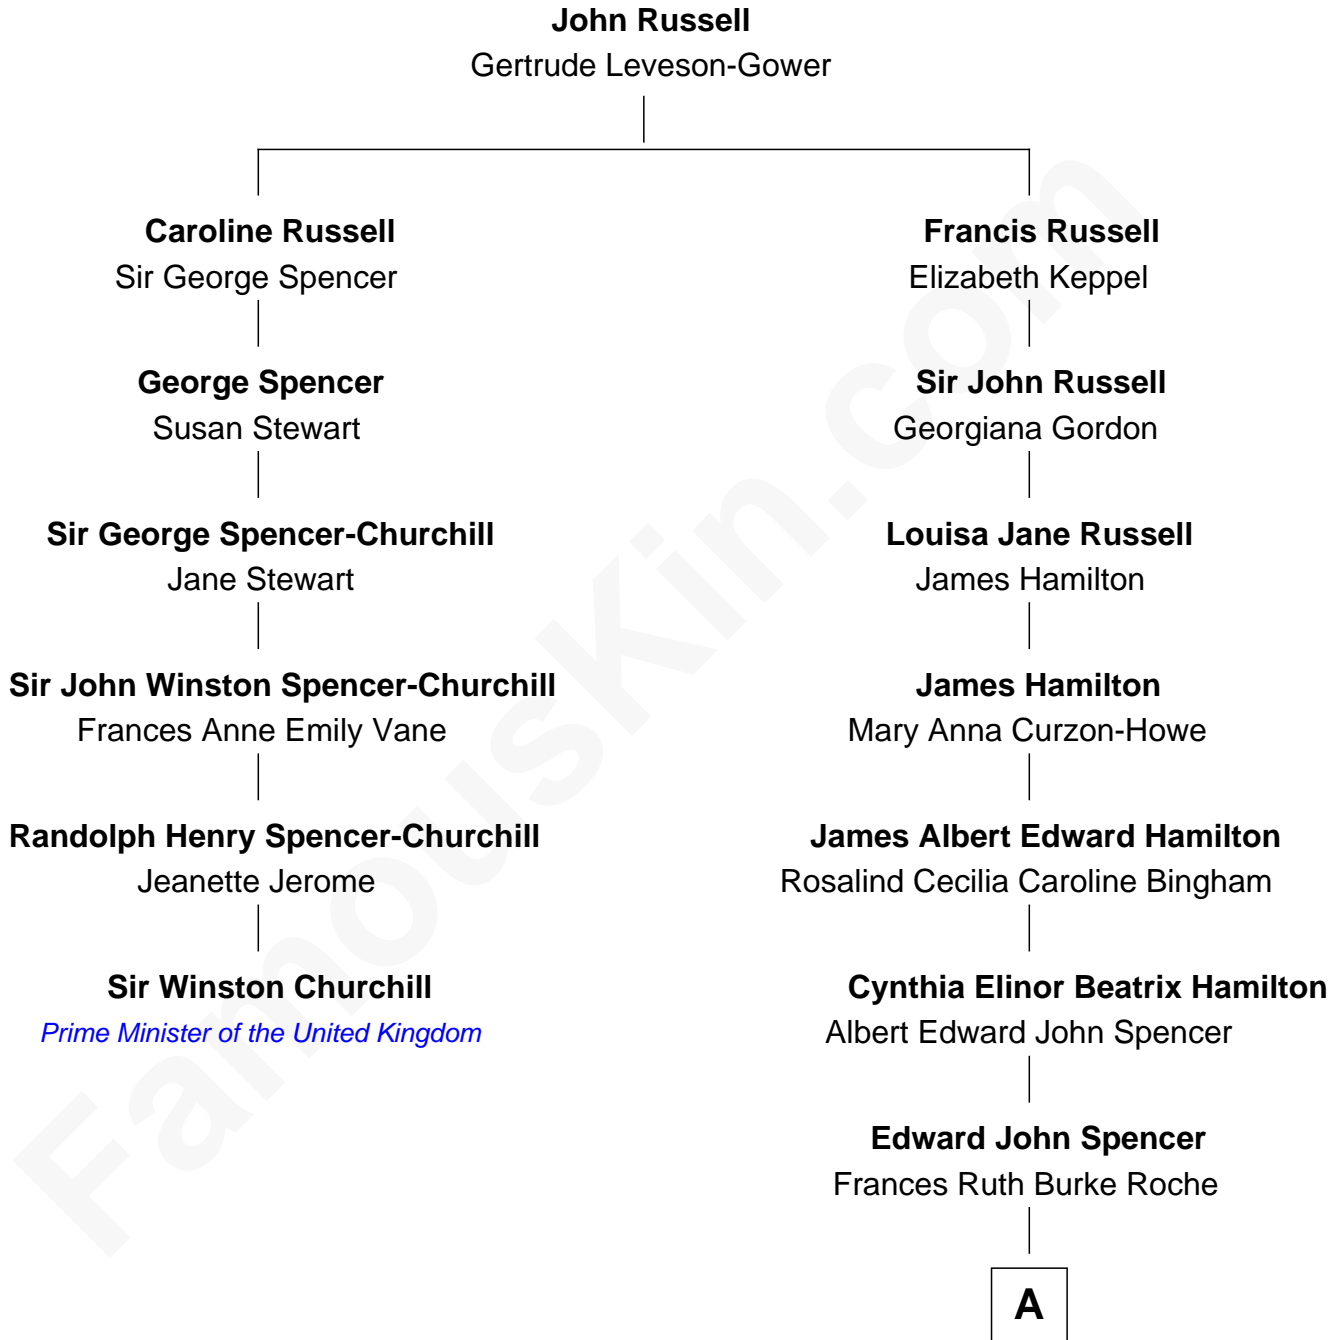

FamousKin.com

Relationship Chart of

Sir Winston Churchill

Prime Minister of the United Kingdom

5th cousin 3 times removed of

Prince Harry
Duke of Sussex

A

Princess Diana Frances Spencer
Charles III, King of the United Kingdom