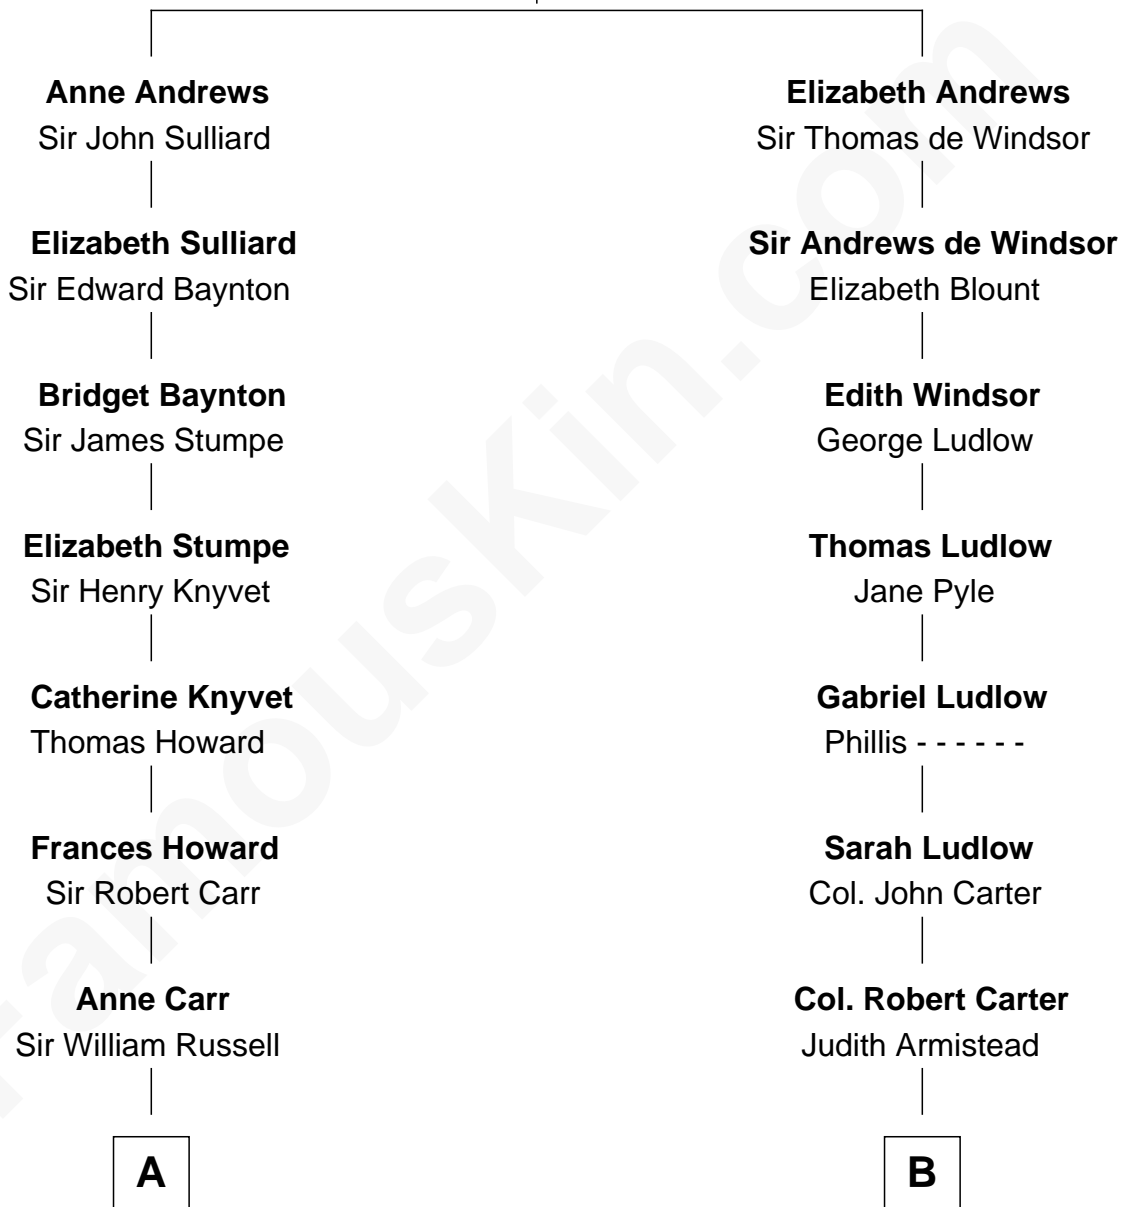

FamousKin.com

Relationship Chart of

Sir Winston Churchill

Prime Minister of the United Kingdom

15th cousin 1 time removed of

Mary Chapin Carpenter

Singer and Songwriter

John Andrews
Elizabeth Stratton

A

William Russell
Rachel Wriothesley

Sir Wriothesley Russell
Elizabeth Howland

John Russell
Gertrude Leveson-Gower

Caroline Russell
Sir George Spencer

George Spencer
Susan Stewart

Sir George Spencer-Churchill
Jane Stewart

Sir John Winston Spencer-Churchill
Frances Anne Emily Vane

Randolph Henry Spencer-Churchill
Jeanette Jerome

Sir Winston Churchill

Prime Minister of the United Kingdom

B

Elizabeth Carter
Nathaniel Burwell

Lewis Burwell
Mary Willis