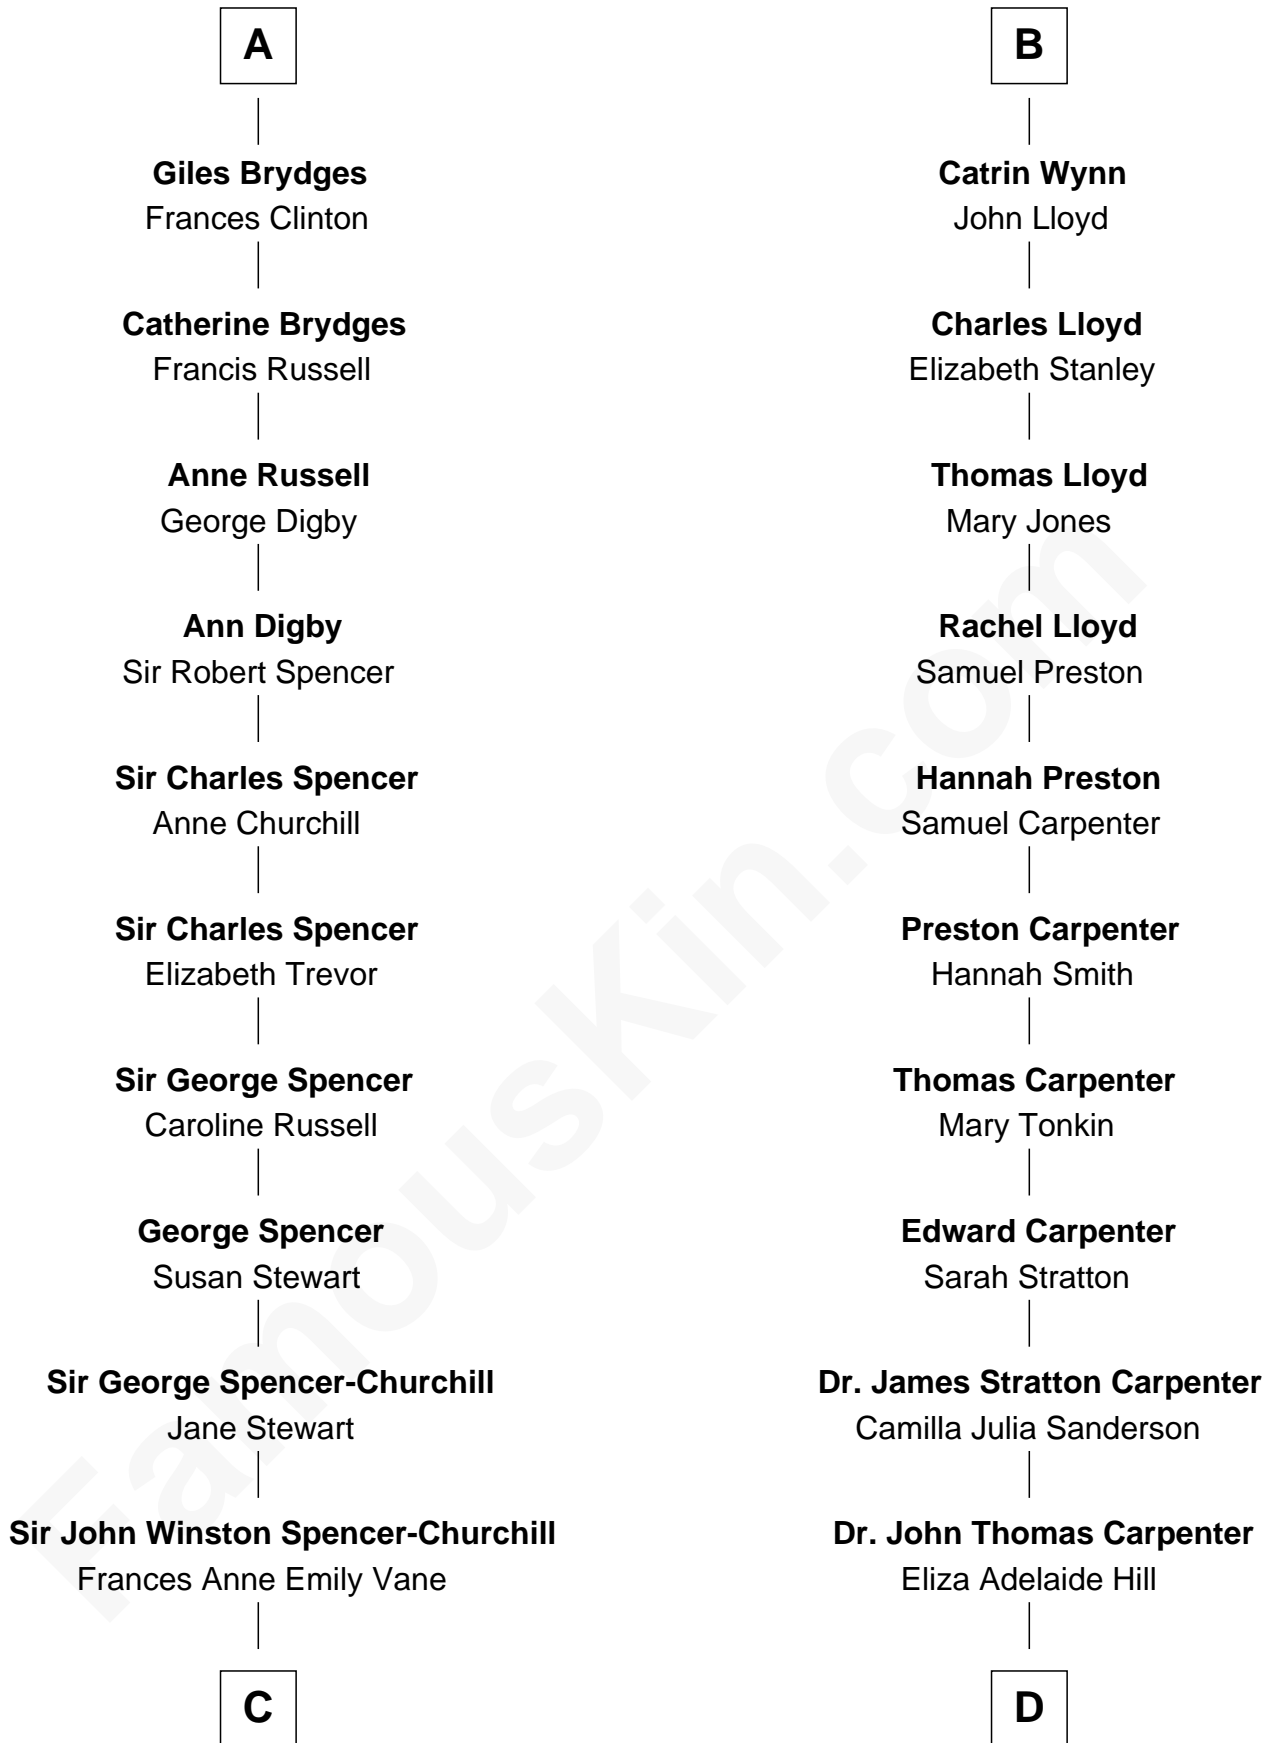

FamousKin.com

Relationship Chart of

Sir Winston Churchill

Prime Minister of the United Kingdom

18th cousin 2 times removed of

Mary Chapin Carpenter

Singer and Songwriter

C