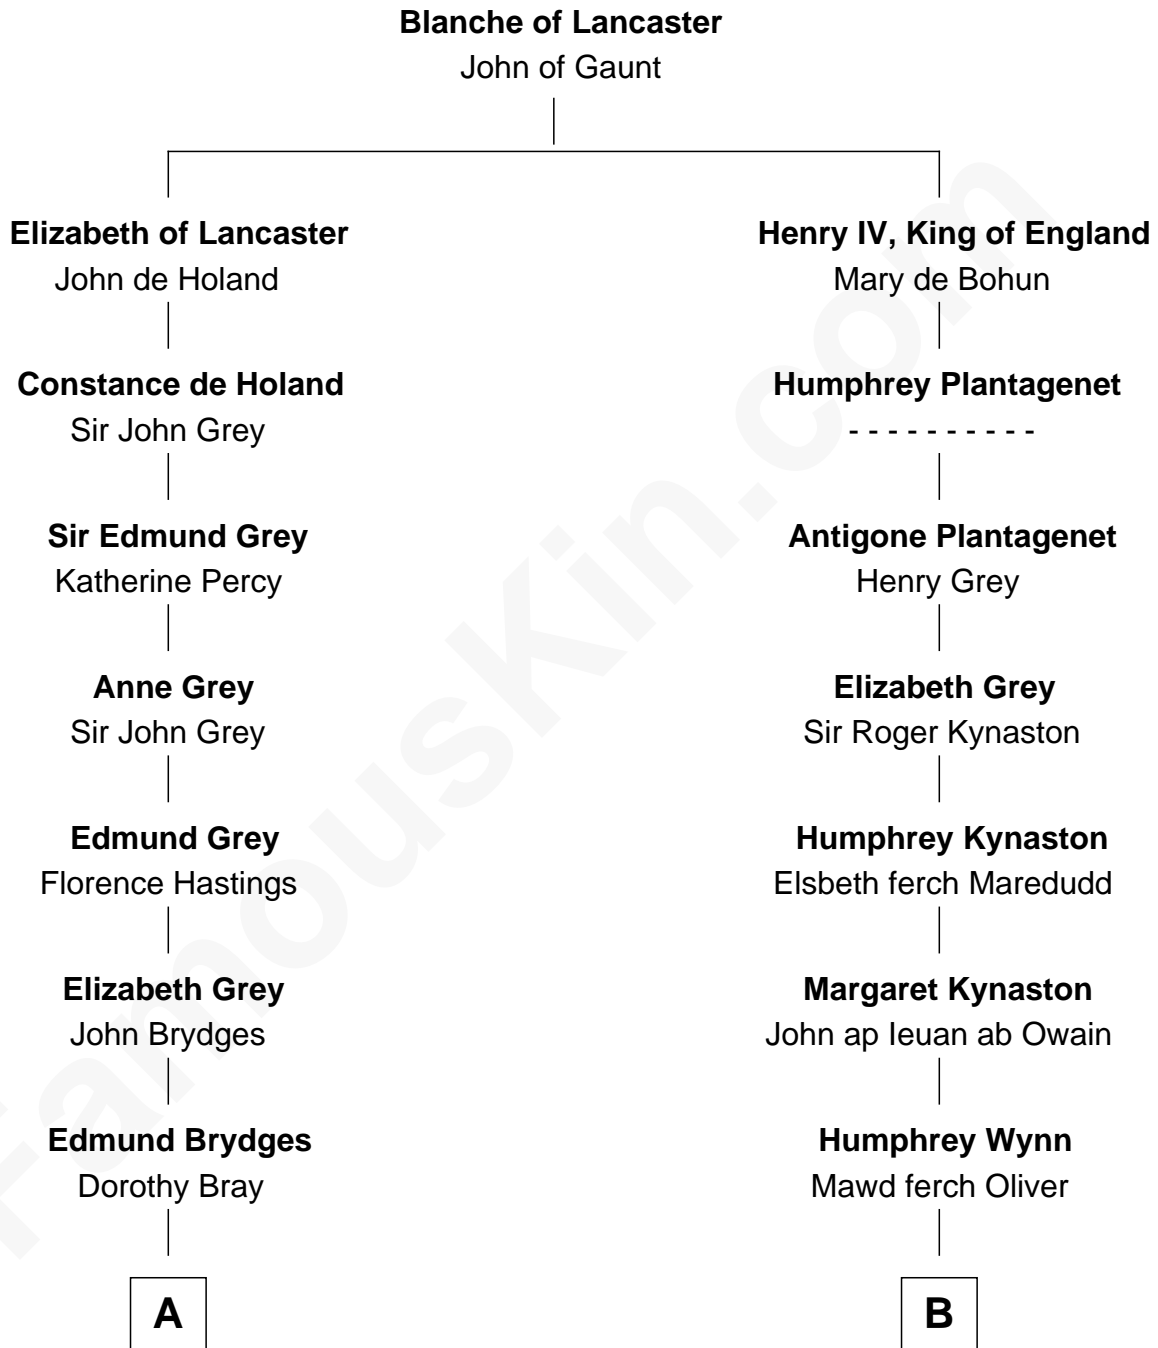

FamousKin.com

Relationship Chart of

Sir Winston Churchill

Prime Minister of the United Kingdom

18th cousin 2 times removed of

Mary Chapin Carpenter

Singer and Songwriter

C

Randolph Henry Spencer-Churchill

Jeanette Jerome

Sir Winston Churchill

Prime Minister of the United Kingdom

D

Dr. James Stratton Carpenter

Lillian Louise Chapin

Chapin Carpenter