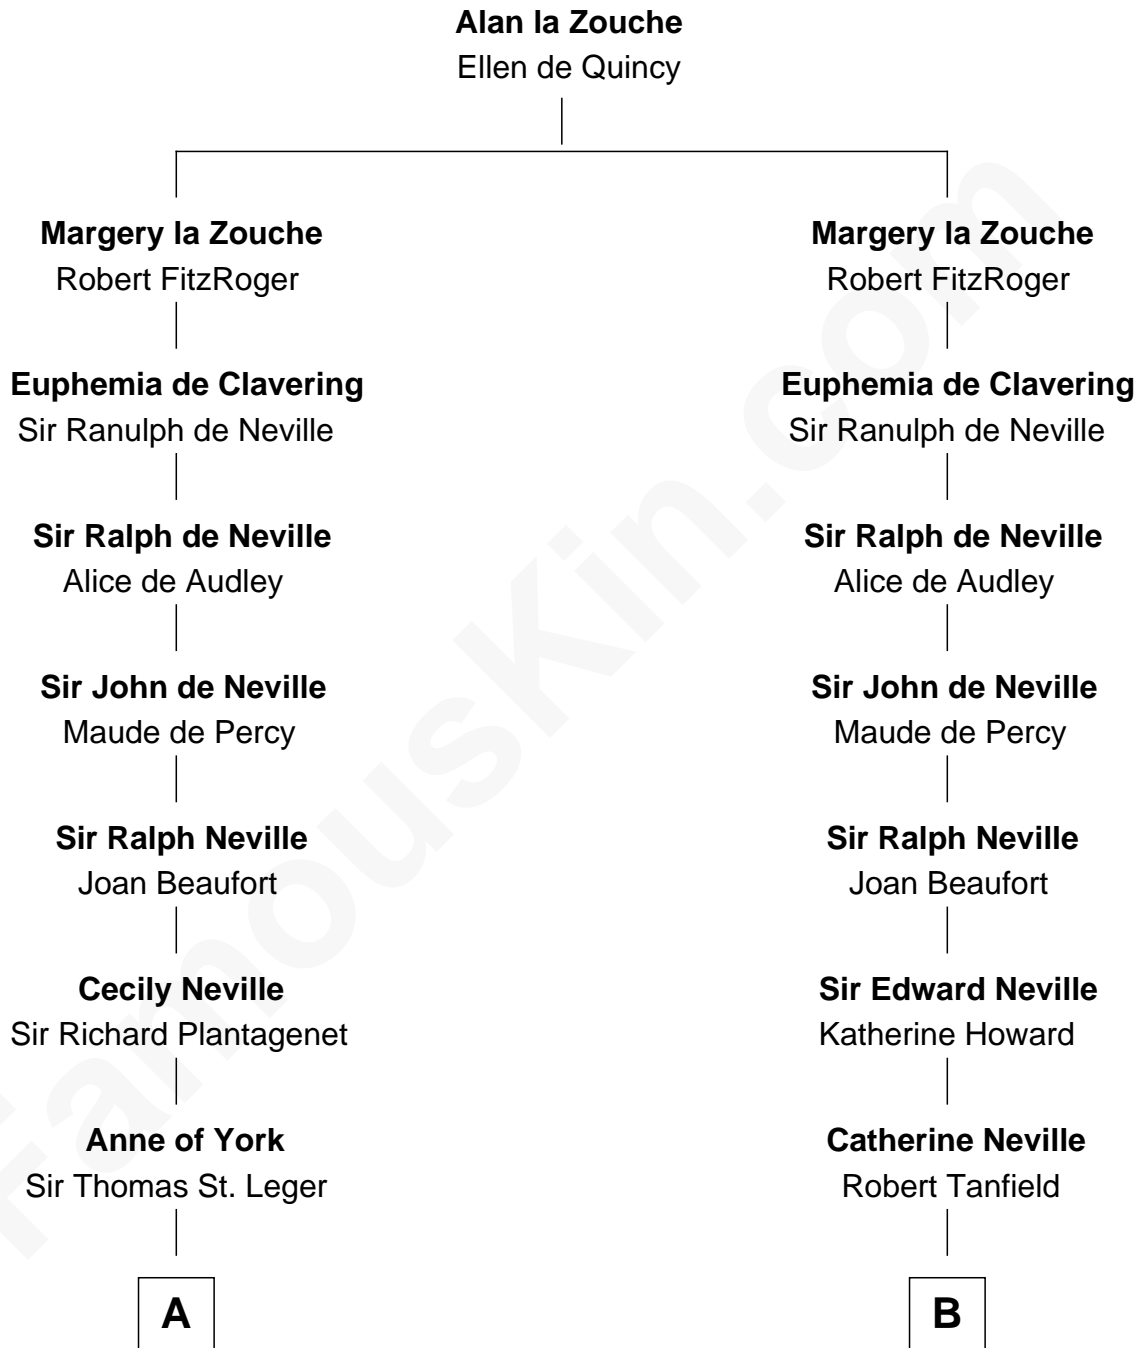

## Relationship Chart of

### Sir Winston Churchill

*Prime Minister of the United Kingdom*

**17th cousin 3 times removed of**

**John Marshall**

*4th Chief Justice of the U.S. Supreme Court*

**C**

—  
**Jane Stewart**

Sir George Spencer-Churchill