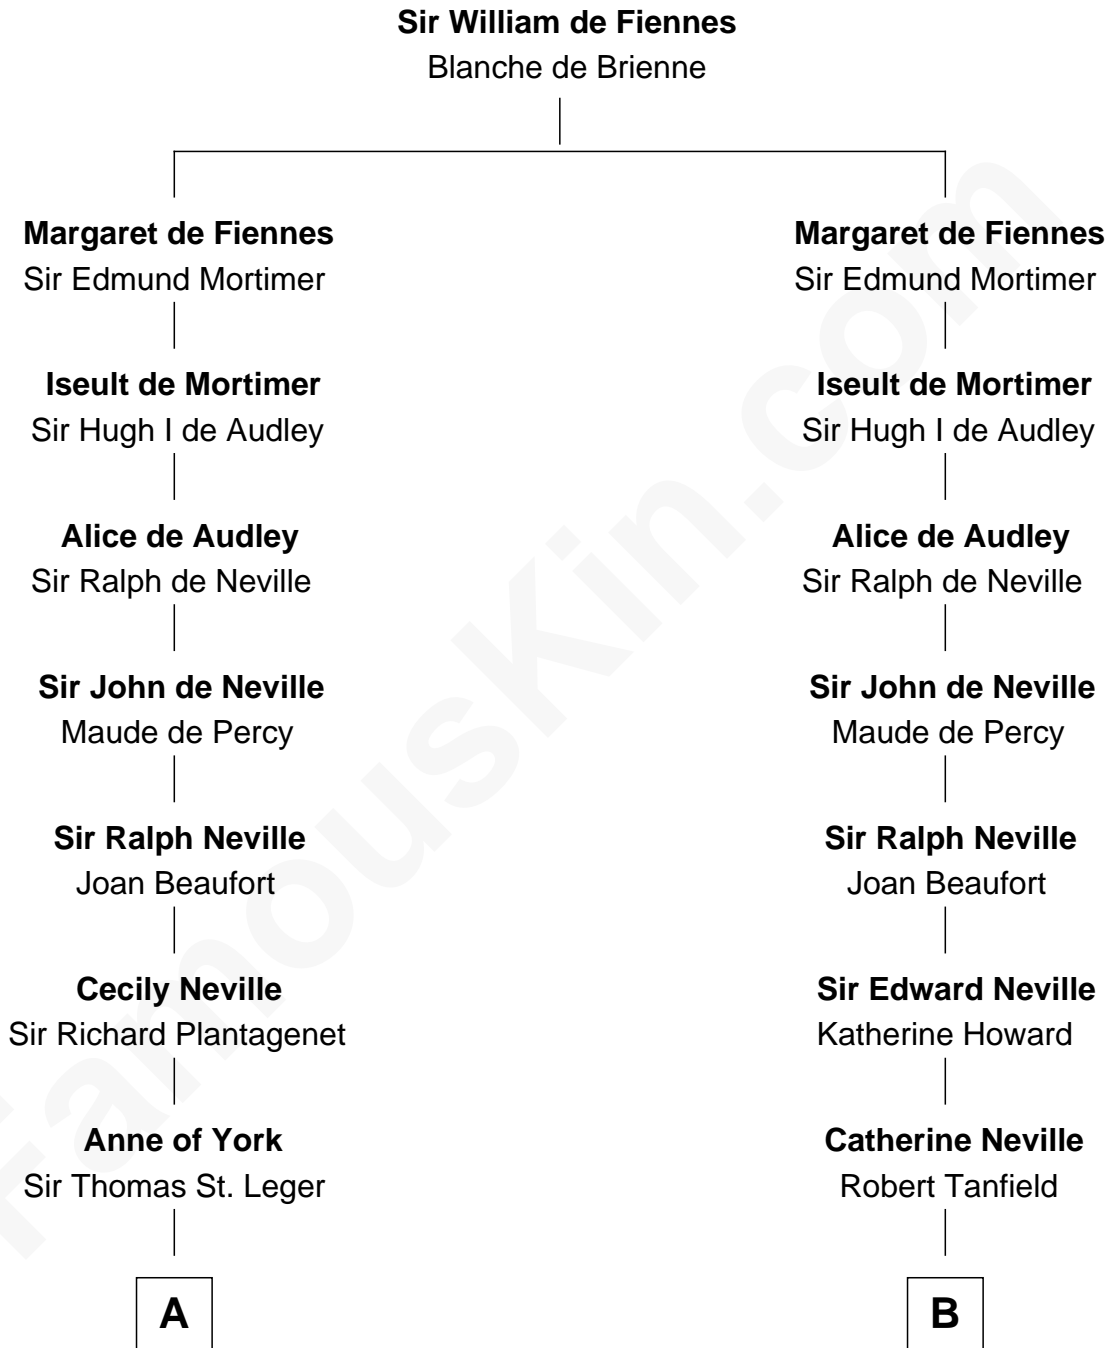

FamousKin.com

Relationship Chart of

Sir Winston Churchill

Prime Minister of the United Kingdom

17th cousin 3 times removed of

John Marshall

4th Chief Justice of the U.S. Supreme Court

C

—
Jane Stewart

Sir George Spencer-Churchill

—
Sir John Winston Spencer-Churchill

Frances Anne Emily Vane

—
Randolph Henry Spencer-Churchill

Jeanette Jerome

—
Sir Winston Churchill

Prime Minister of the United Kingdom