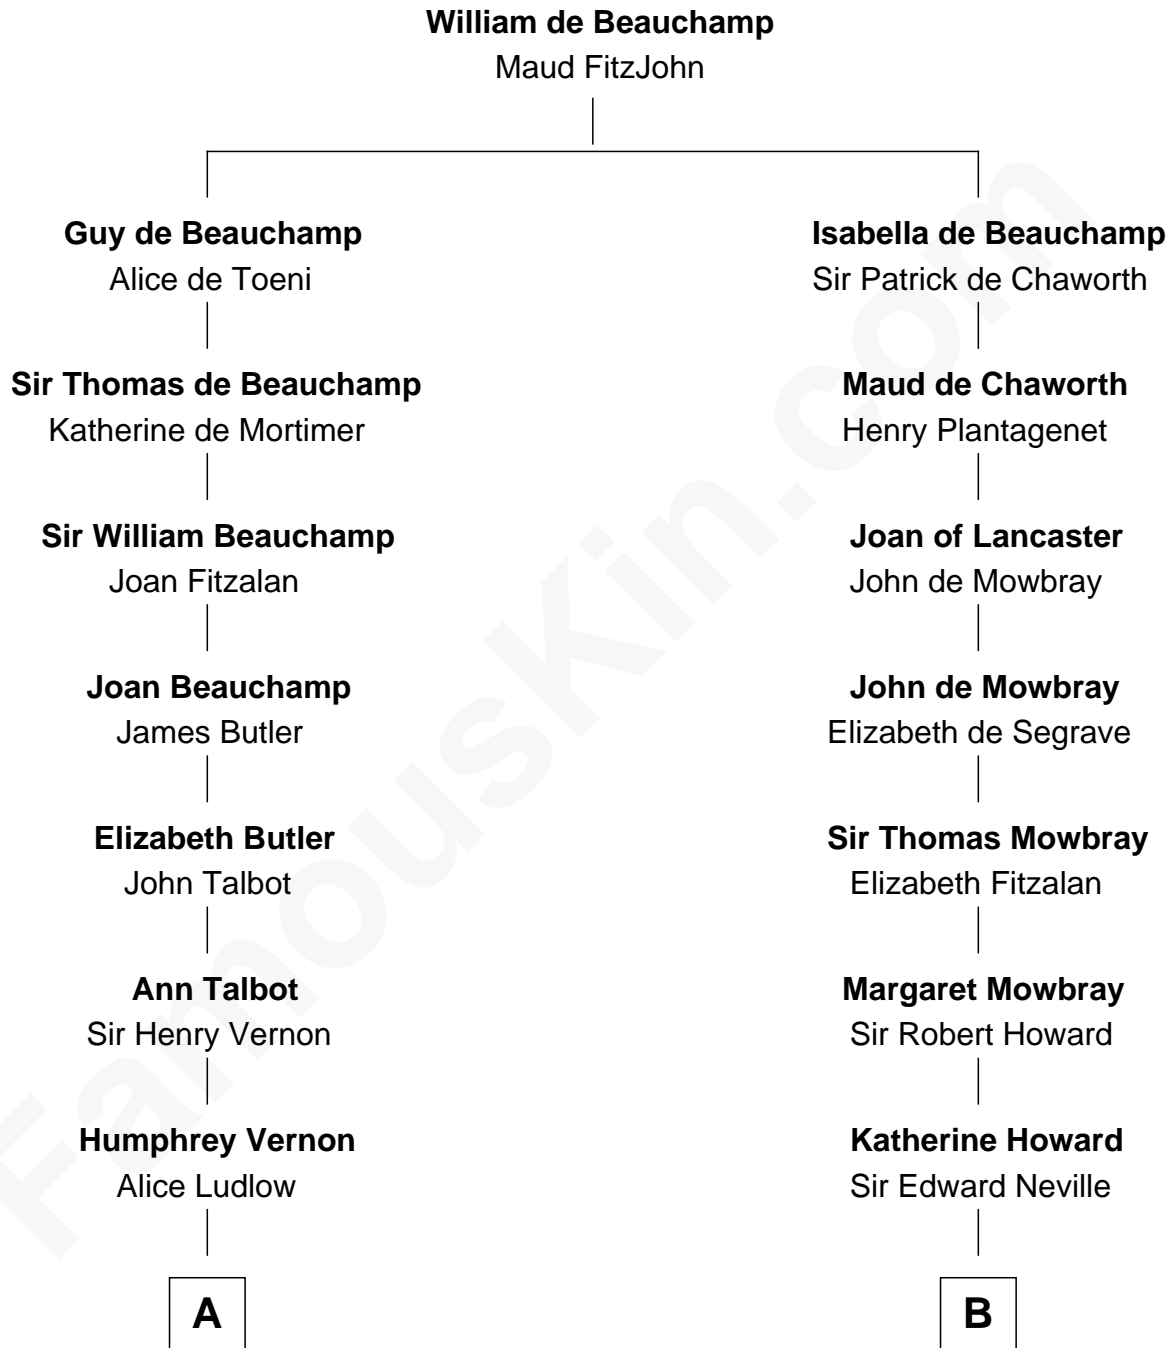

## Relationship Chart of

### Sir Winston Churchill

*Prime Minister of the United Kingdom*

18th cousin 1 time removed of

### John Marshall

*4th Chief Justice of the U.S. Supreme Court*

**C**

**Sir John Winston Spencer-Churchill**

Frances Anne Emily Vane

**Randolph Henry Spencer-Churchill**

Jeanette Jerome

**Sir Winston Churchill**