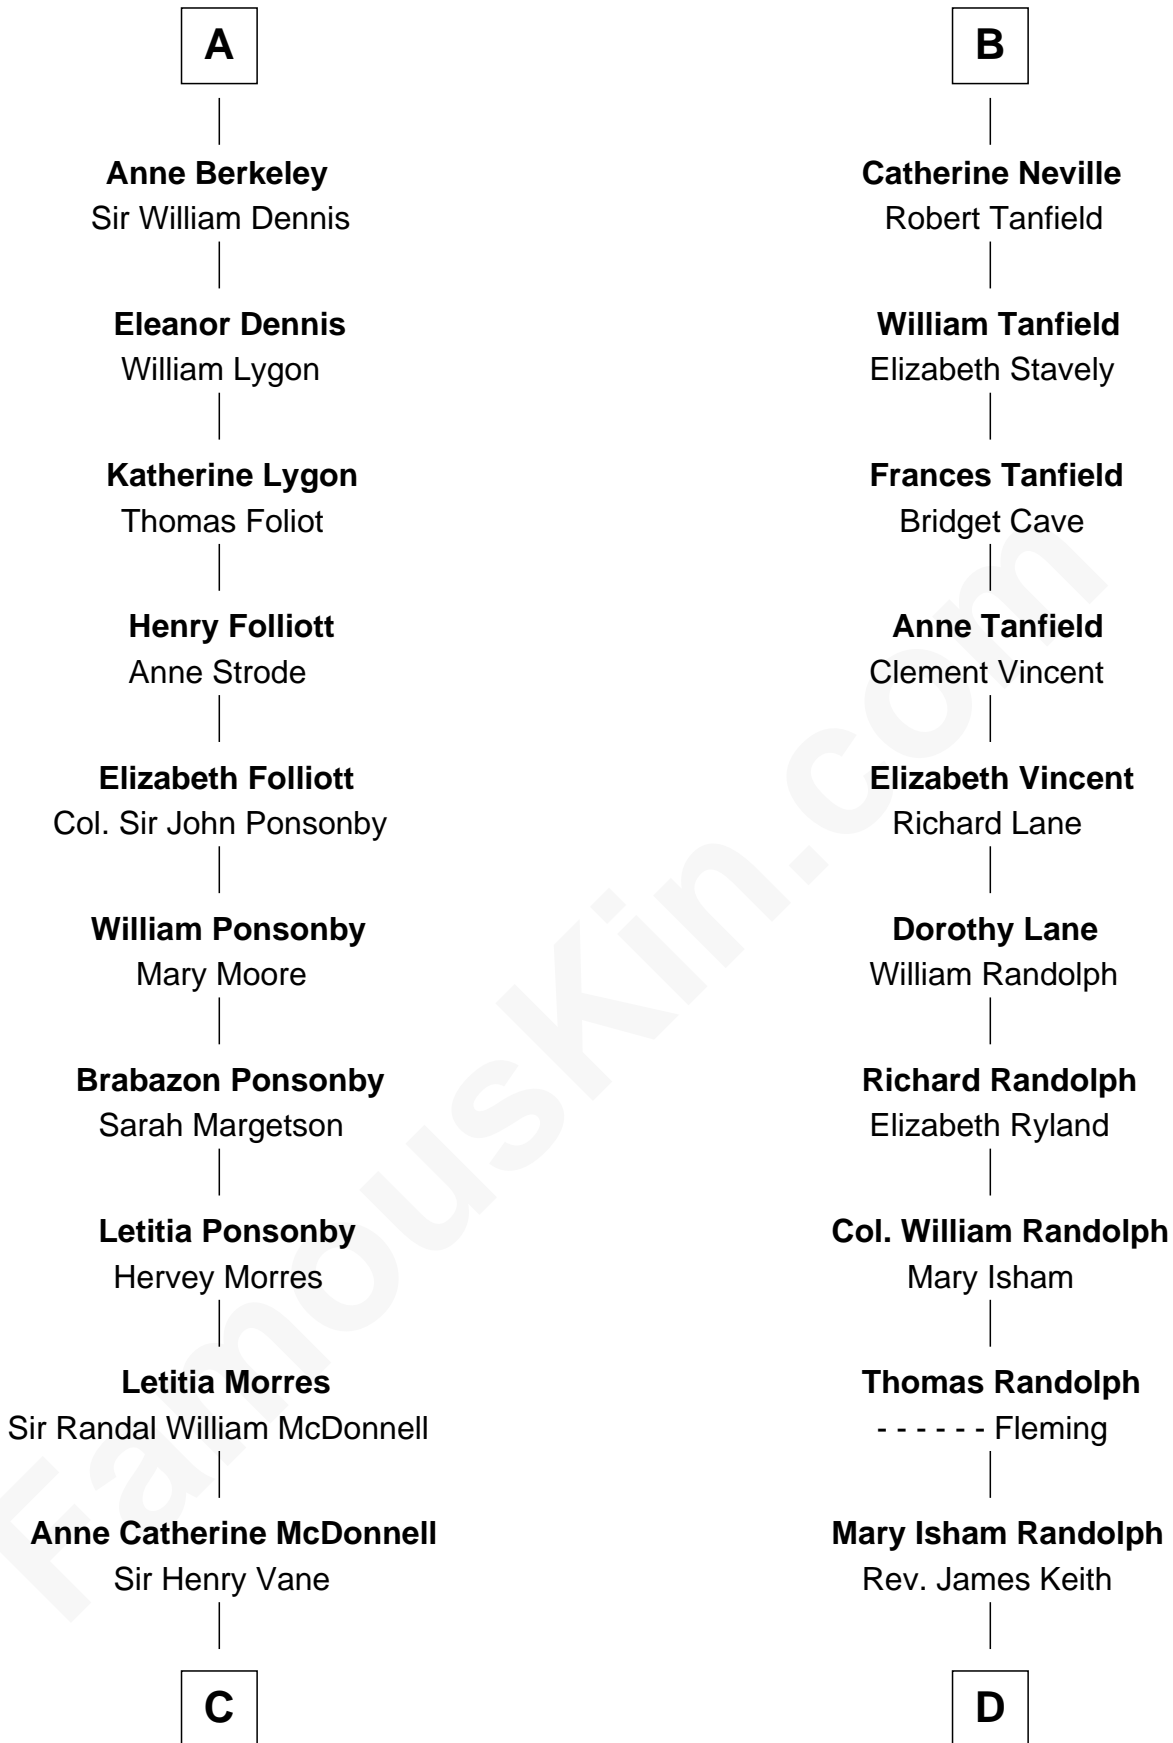

FamousKin.com

Relationship Chart of

Sir Winston Churchill

Prime Minister of the United Kingdom

18th cousin 2 times removed of

John Marshall

4th Chief Justice of the U.S. Supreme Court

C

Frances Anne Emily Vane-Tempest
Sir Charles William Stewart

Frances Anne Emily Vane
Sir John Winston Spencer-Churchill

Randolph Henry Spencer-Churchill
Jeanette Jerome

Sir Winston Churchill
Prime Minister of the United Kingdom

D

Mary Randolph Keith
Col. Thomas Marshall

John Marshall
U.S. Supreme Court Chief Justice

FamousKin.com