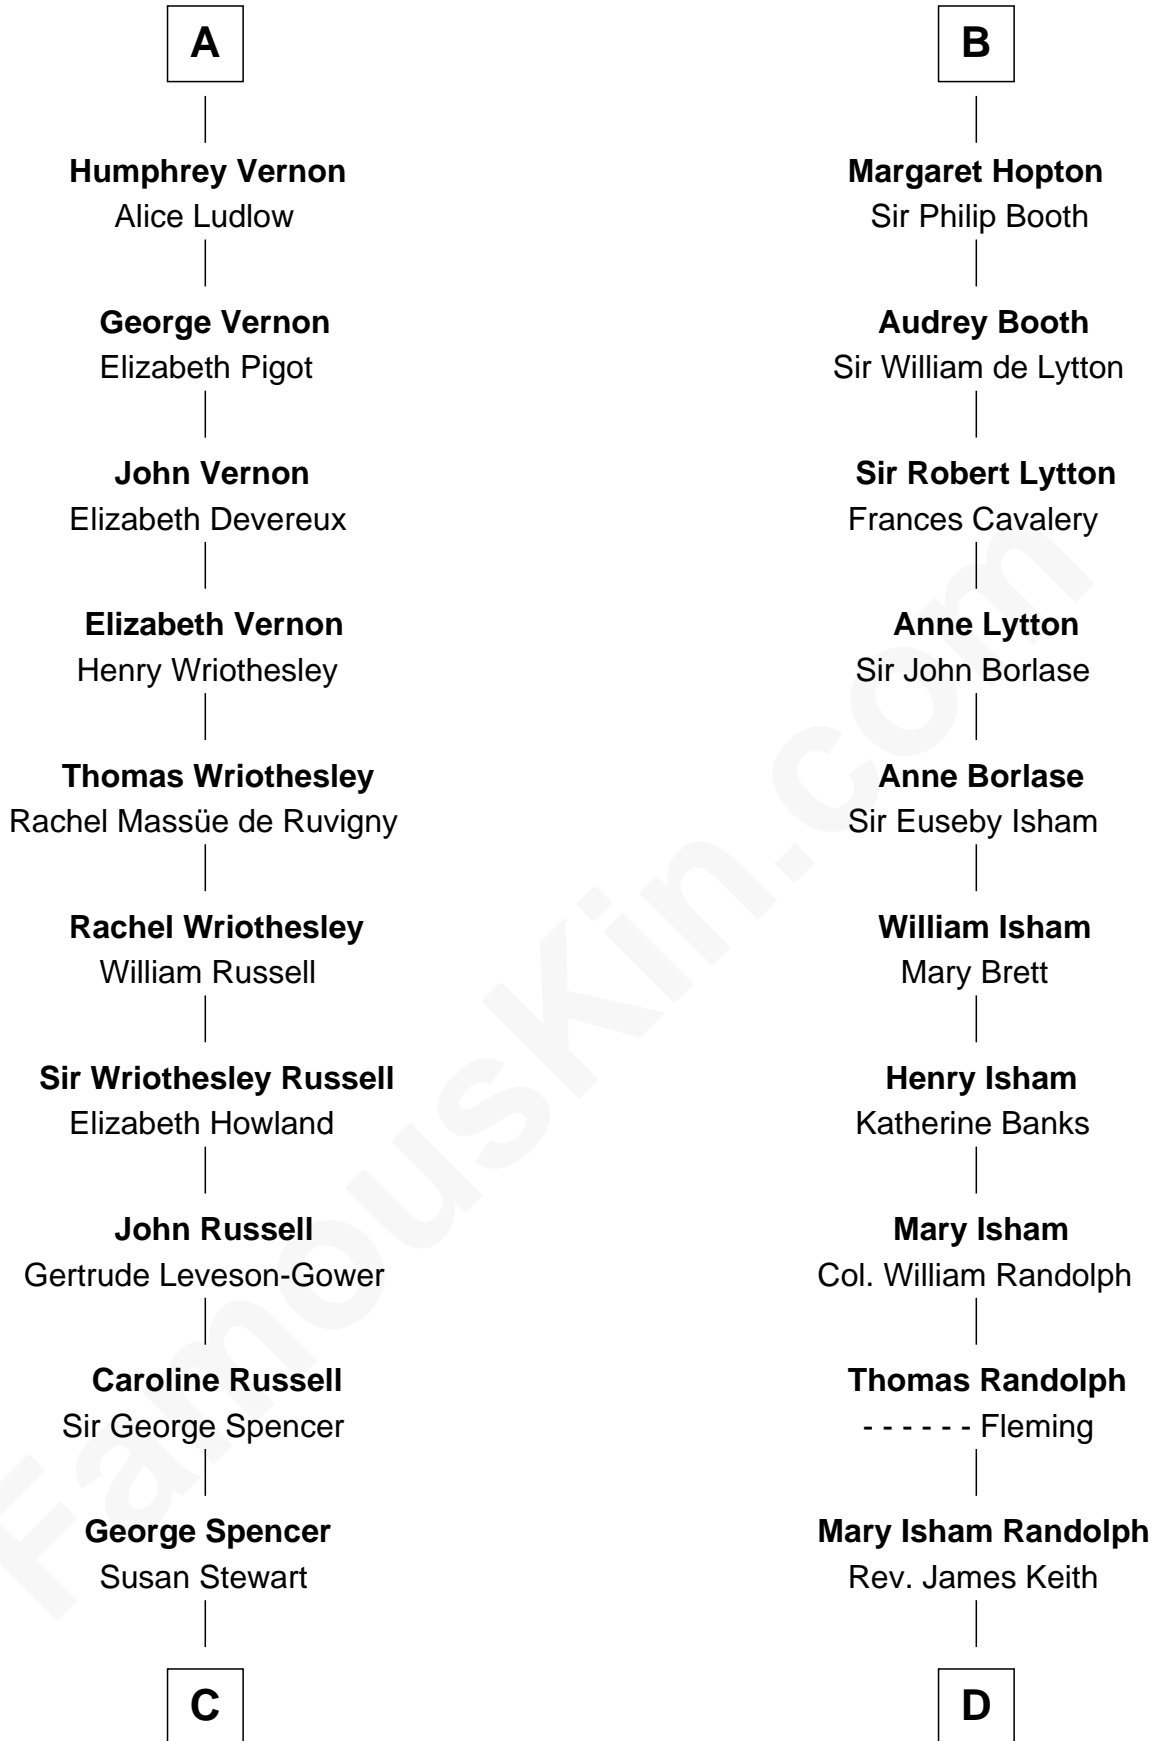

FamousKin.com

Relationship Chart of

Sir Winston Churchill

Prime Minister of the United Kingdom

18th cousin 2 times removed of

John Marshall

4th Chief Justice of the U.S. Supreme Court

John de Vaux

C

Sir George Spencer-Churchill

Jane Stewart

Sir John Winston Spencer-Churchill

Frances Anne Emily Vane

Randolph Henry Spencer-Churchill

Jeanette Jerome

Sir Winston Churchill

Prime Minister of the United Kingdom

D

Mary Randolph Keith

Col. Thomas Marshall

John Marshall

U.S. Supreme Court Chief Justice

FamousKin.com