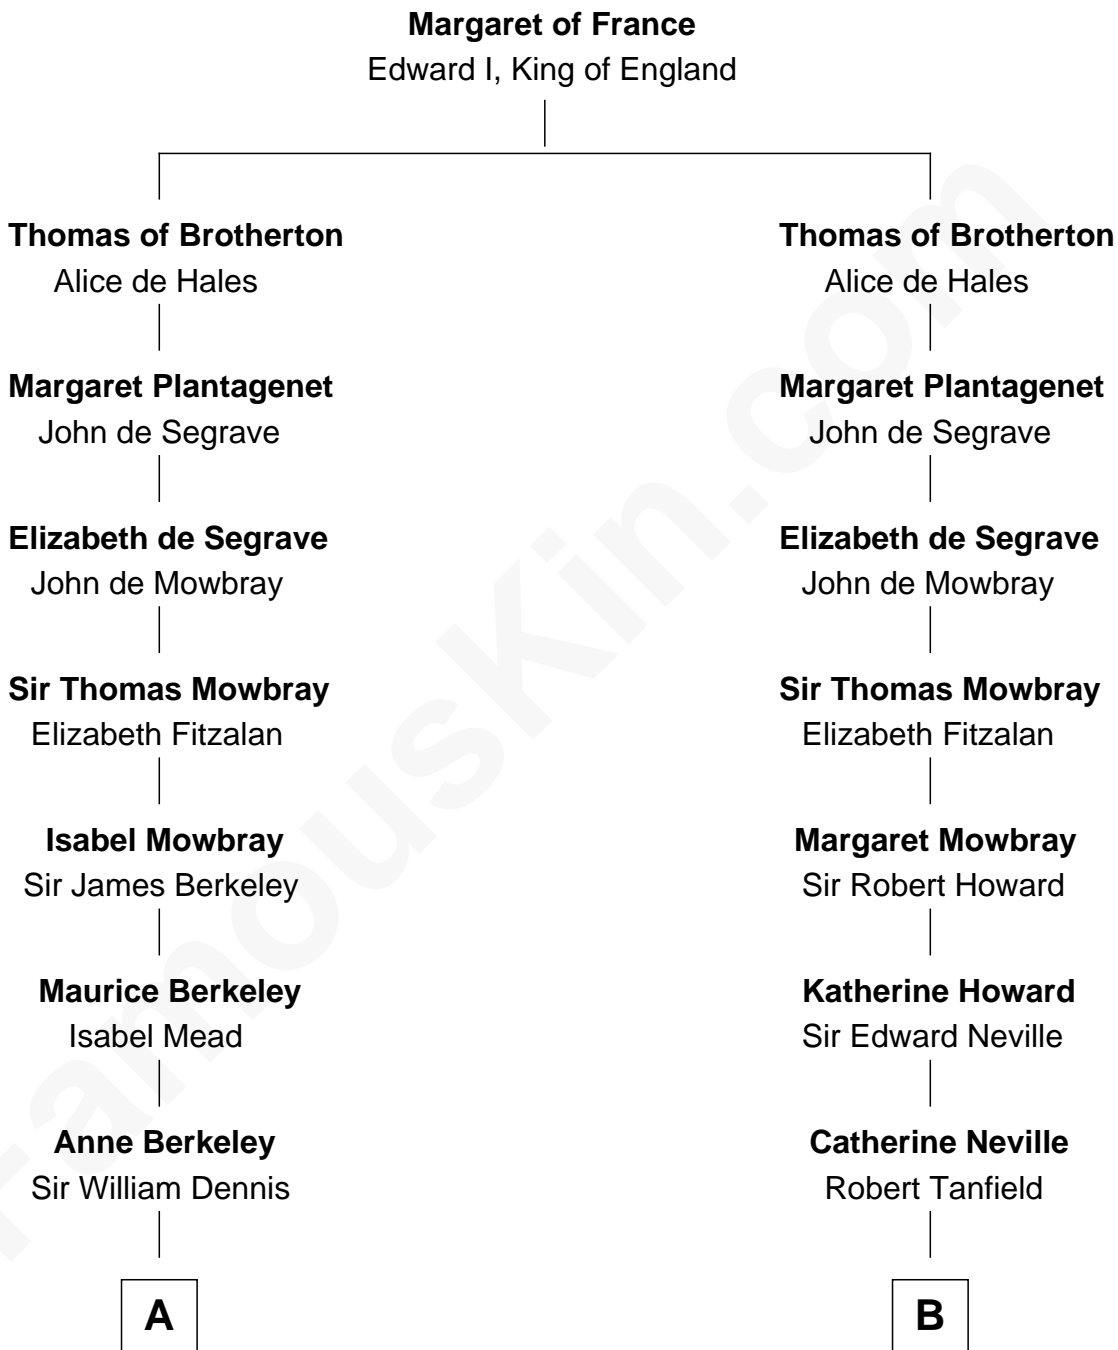

FamousKin.com

Relationship Chart of

Sir Winston Churchill

Prime Minister of the United Kingdom

17th cousin 2 times removed of

John Marshall

4th Chief Justice of the U.S. Supreme Court

C

—
Frances Anne Emily Vane
Sir John Winston Spencer-Churchill

—
Randolph Henry Spencer-Churchill
Jeanette Jerome

—
Sir Winston Churchill
Prime Minister of the United Kingdom

FamousKin.com