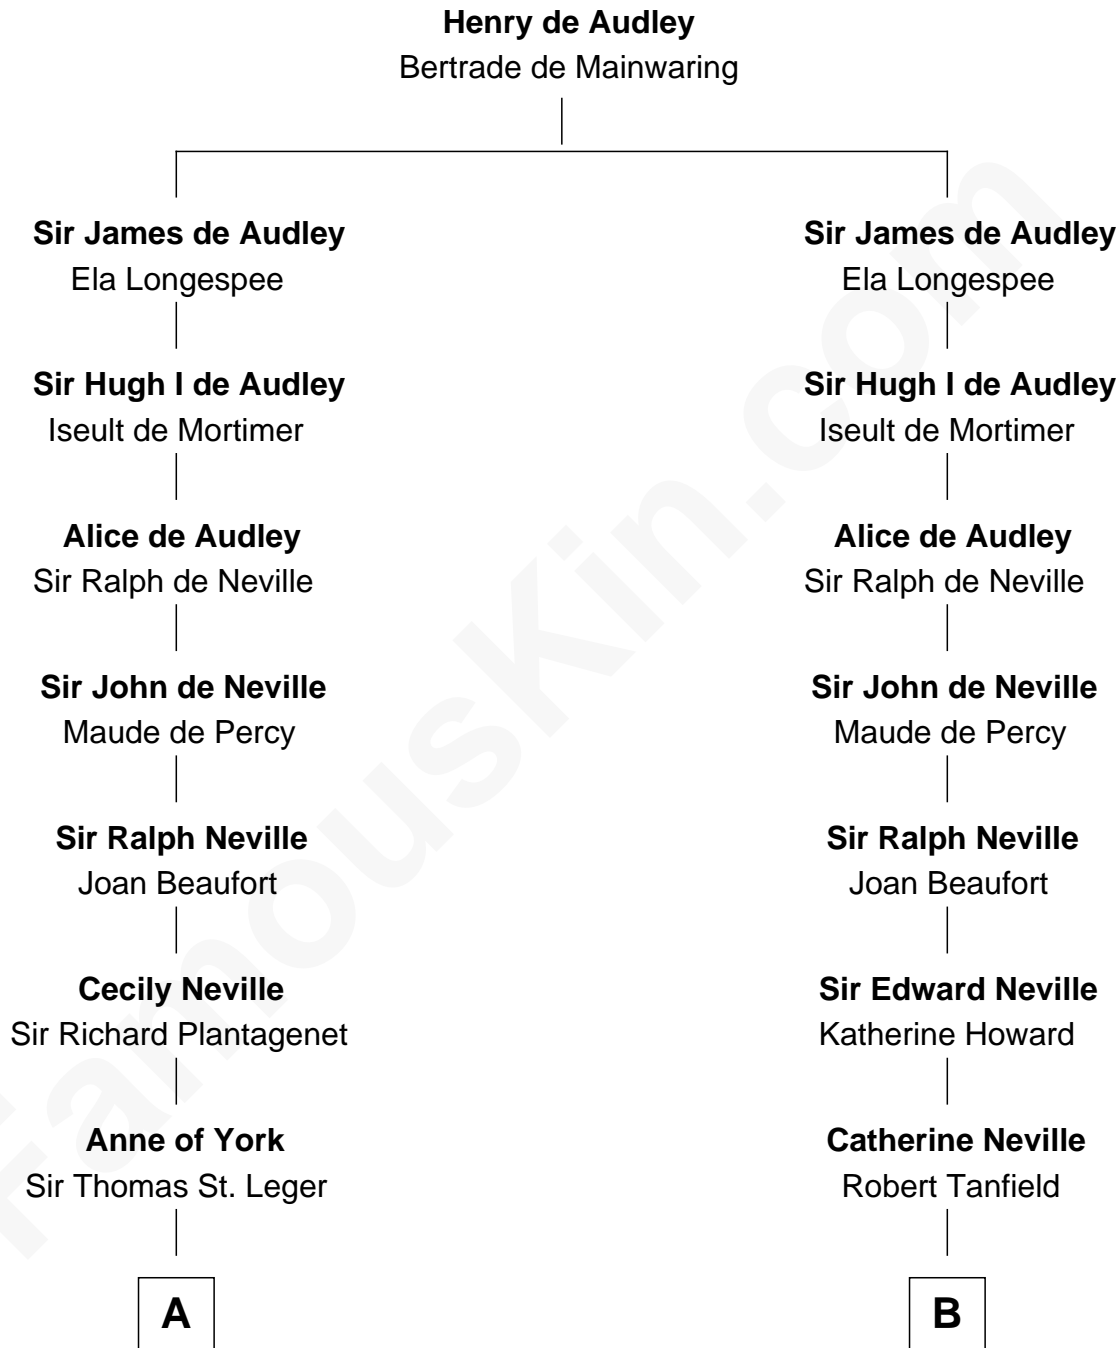

FamousKin.com

Relationship Chart of

Sir Winston Churchill

Prime Minister of the United Kingdom

17th cousin 3 times removed of

John Marshall

4th Chief Justice of the U.S. Supreme Court

C

—
Jane Stewart

Sir George Spencer-Churchill

—
Sir John Winston Spencer-Churchill

Frances Anne Emily Vane

—
Randolph Henry Spencer-Churchill

Jeanette Jerome

—
Sir Winston Churchill

Prime Minister of the United Kingdom