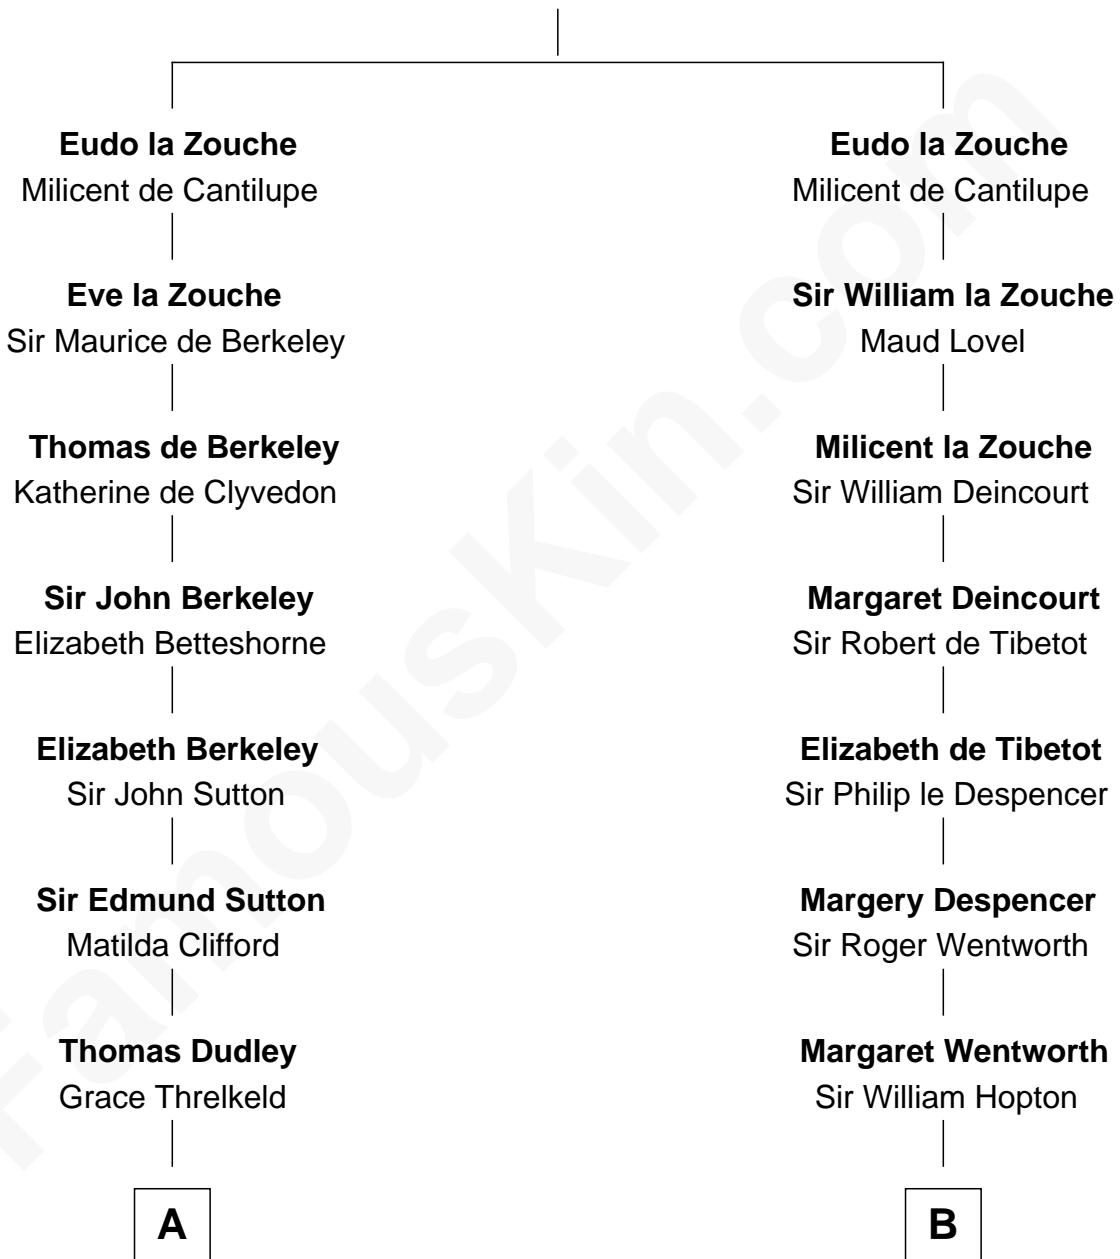

FamousKin.com

Relationship Chart of

Sir Winston Churchill

Prime Minister of the United Kingdom

18th cousin 1 time removed of

John Marshall

4th Chief Justice of the U.S. Supreme Court

Roger la Zouche

Margaret - - - - -

C

Sir John Winston Spencer-Churchill

Frances Anne Emily Vane

Randolph Henry Spencer-Churchill

Jeanette Jerome

Sir Winston Churchill

Prime Minister of the United Kingdom