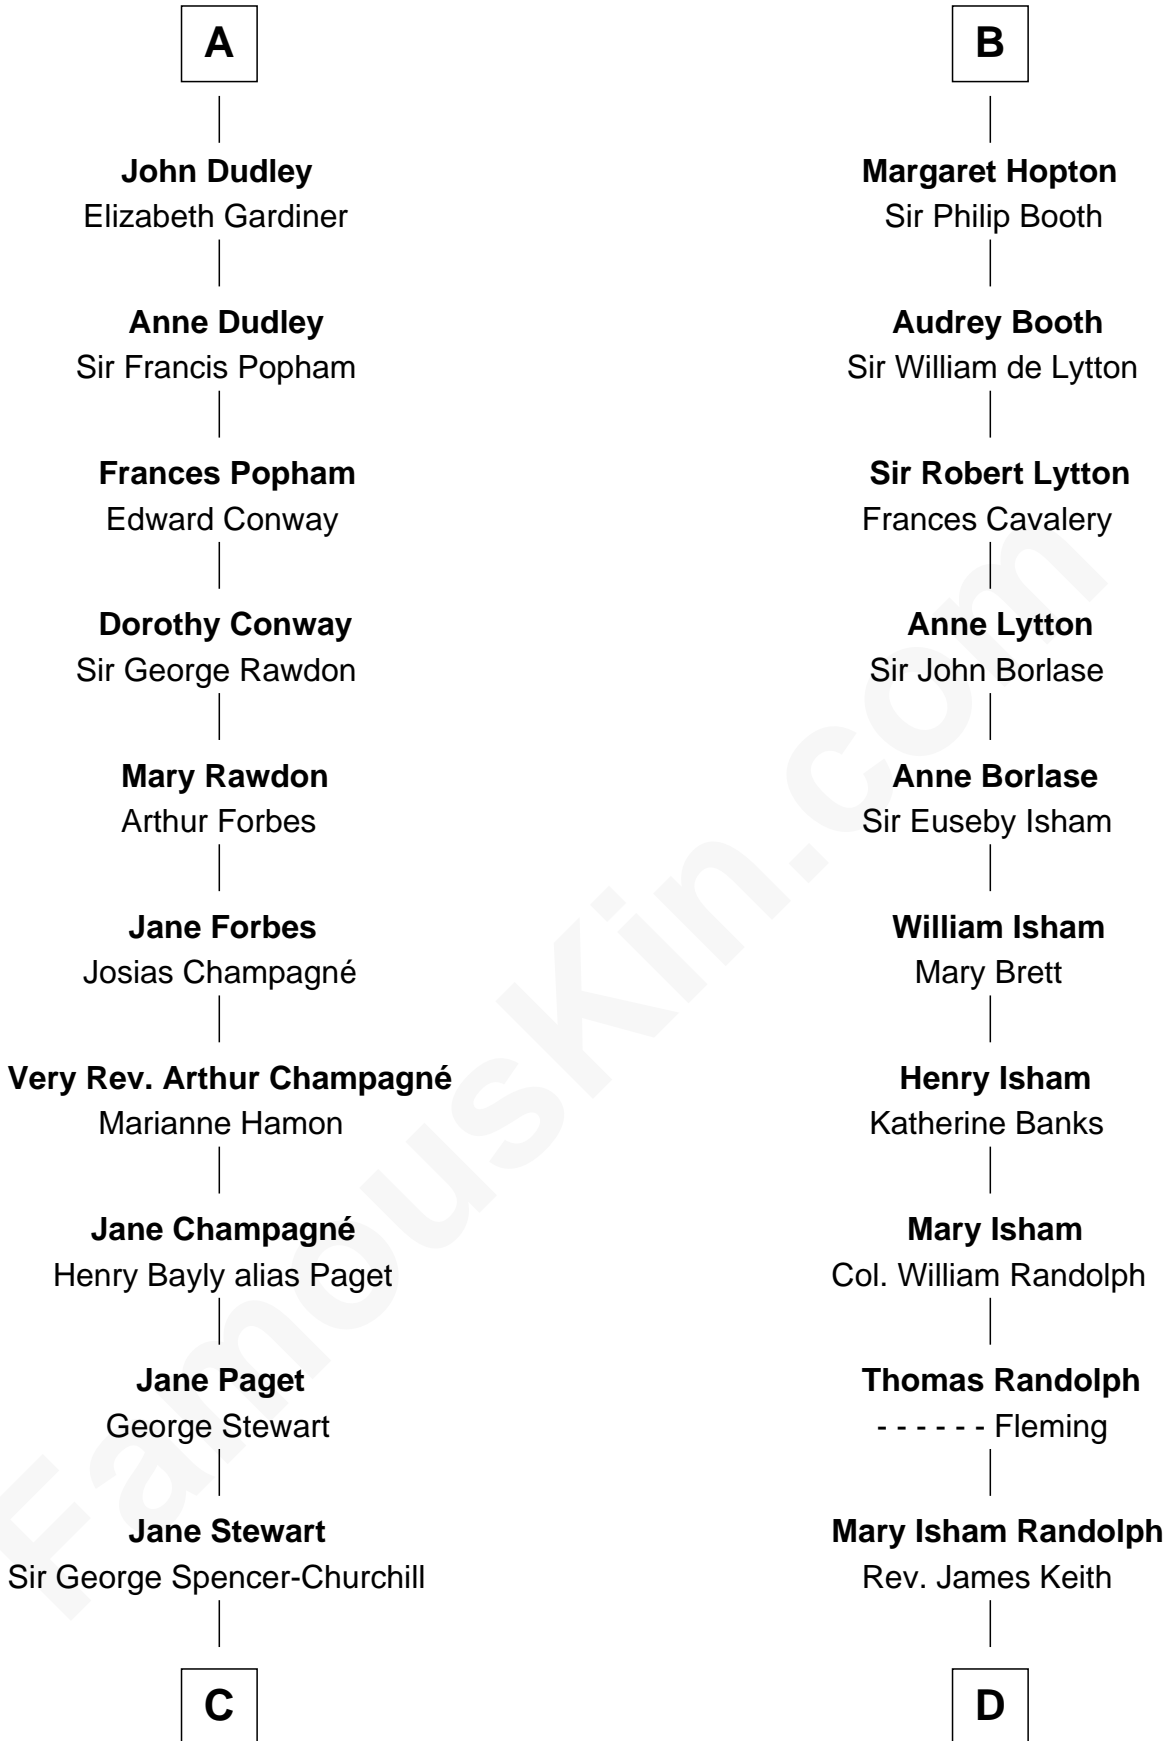

FamousKin.com

Relationship Chart of

Sir Winston Churchill

Prime Minister of the United Kingdom

18th cousin 1 time removed of

John Marshall

4th Chief Justice of the U.S. Supreme Court

Roger la Zouche

Margaret - - - - -

C

Sir John Winston Spencer-Churchill

Frances Anne Emily Vane

Randolph Henry Spencer-Churchill

Jeanette Jerome

Sir Winston Churchill

Prime Minister of the United Kingdom